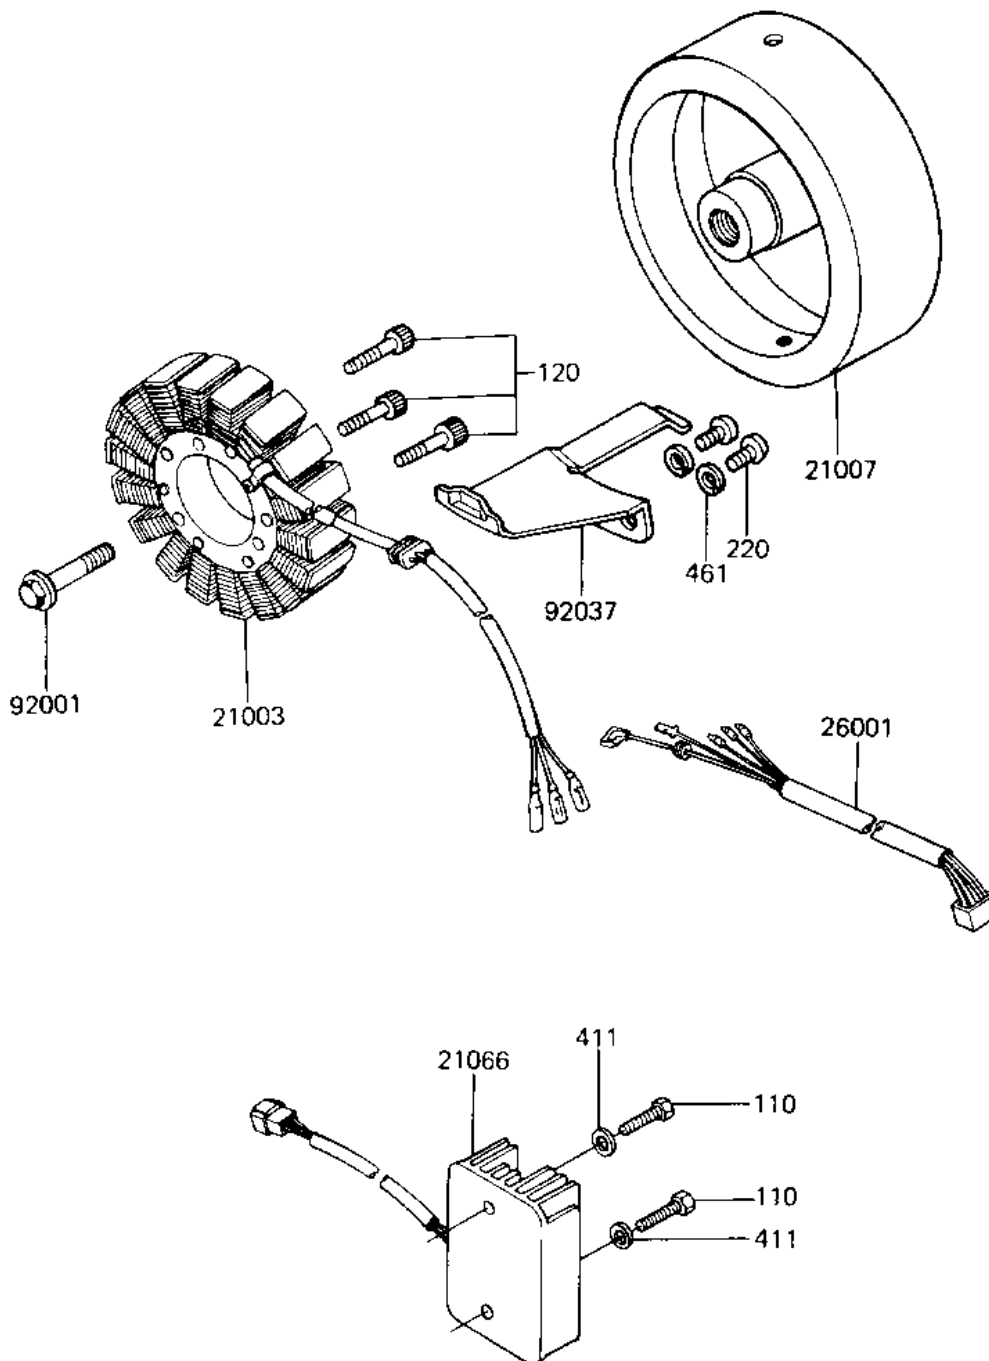

1981 Shaft

PARTS DIAGRAM

GENERATOR/REGULATOR

E1810-0012

1981 Shaft

PARTS LIST

GENERATOR/REGULATOR

Kawasaki

Let the Good Times Roll®

ITEM NAME

PART NUMBER

QUANTITY
