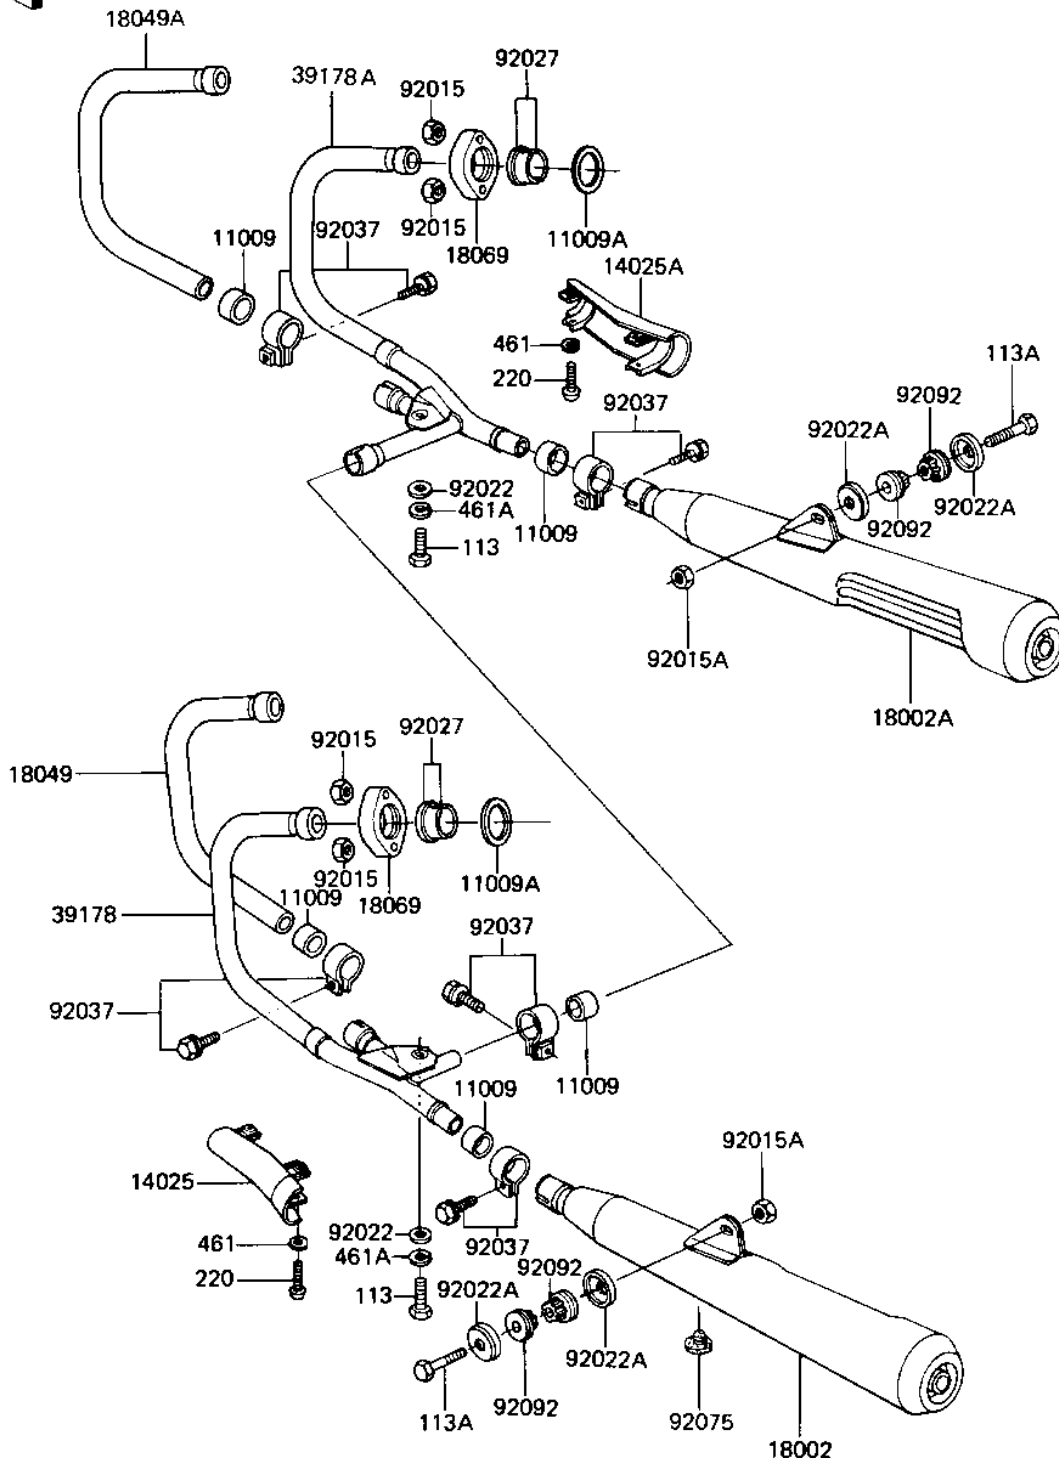

1981 Shaft

PARTS DIAGRAM

MUFFLERS

E1140-0122

1981 Shaft

PARTS LIST

MUFFLERS

Kawasaki

Let the Good Times Roll®

ITEM NAME

PART NUMBER

QUANTITY
