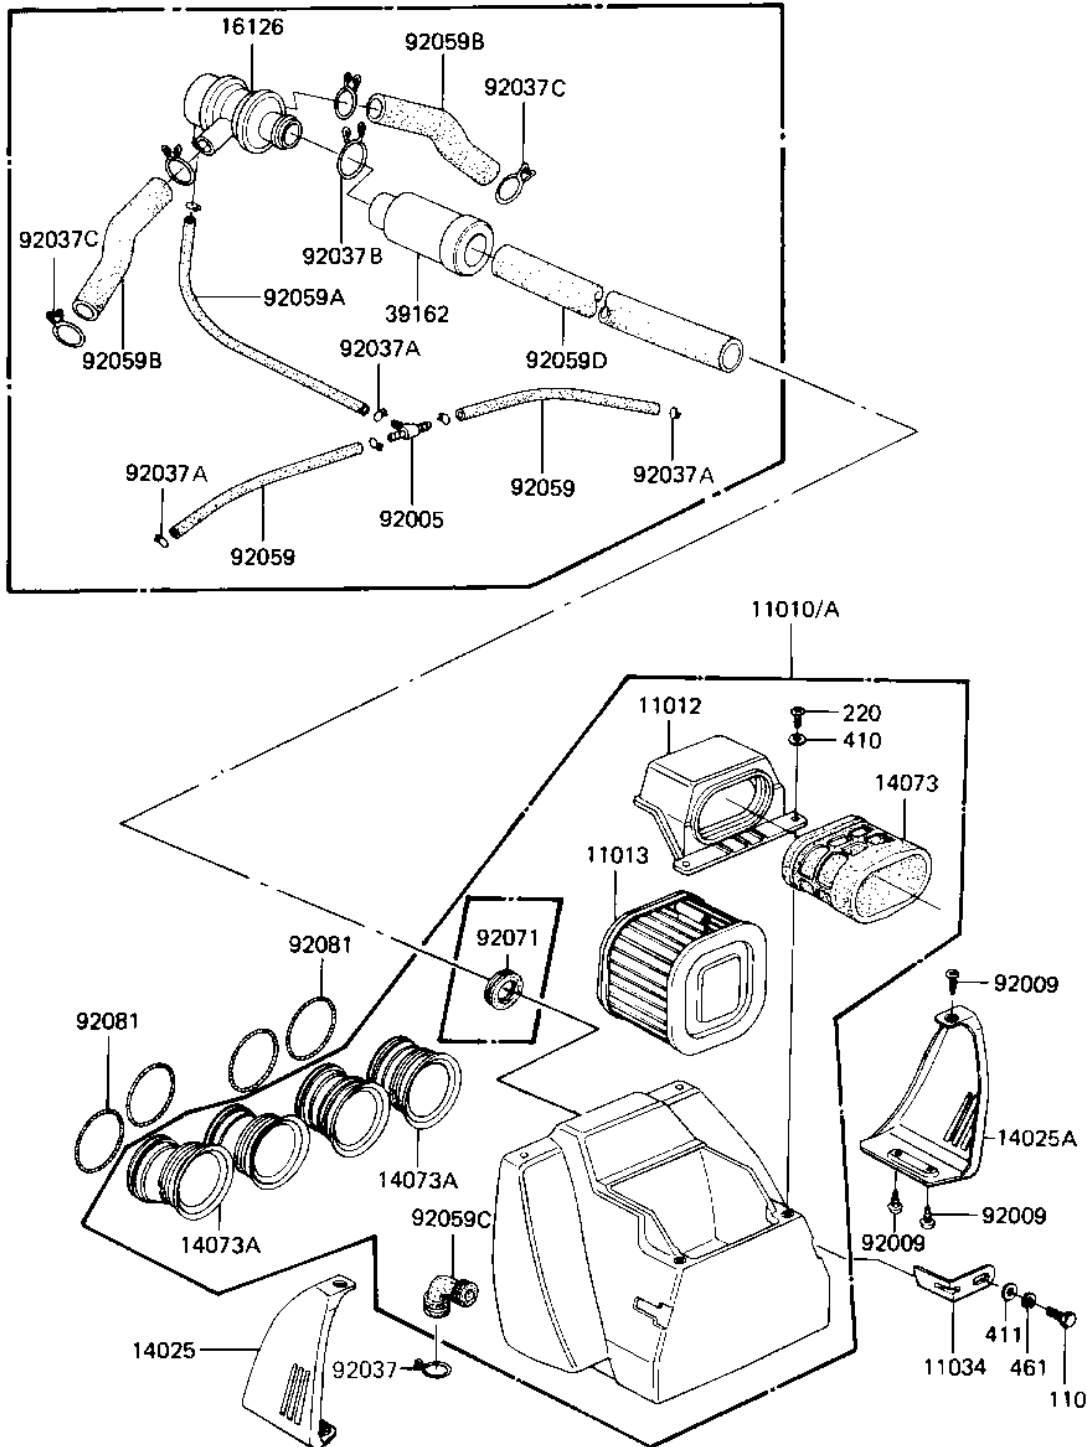

1981 Shaft

PARTS DIAGRAM

AIR CLEANER

E1130-0024

1981 Shaft

PARTS LIST

AIR CLEANER

Kawasaki

Let the Good Times Roll®

ITEM NAME

PART NUMBER

QUANTITY
