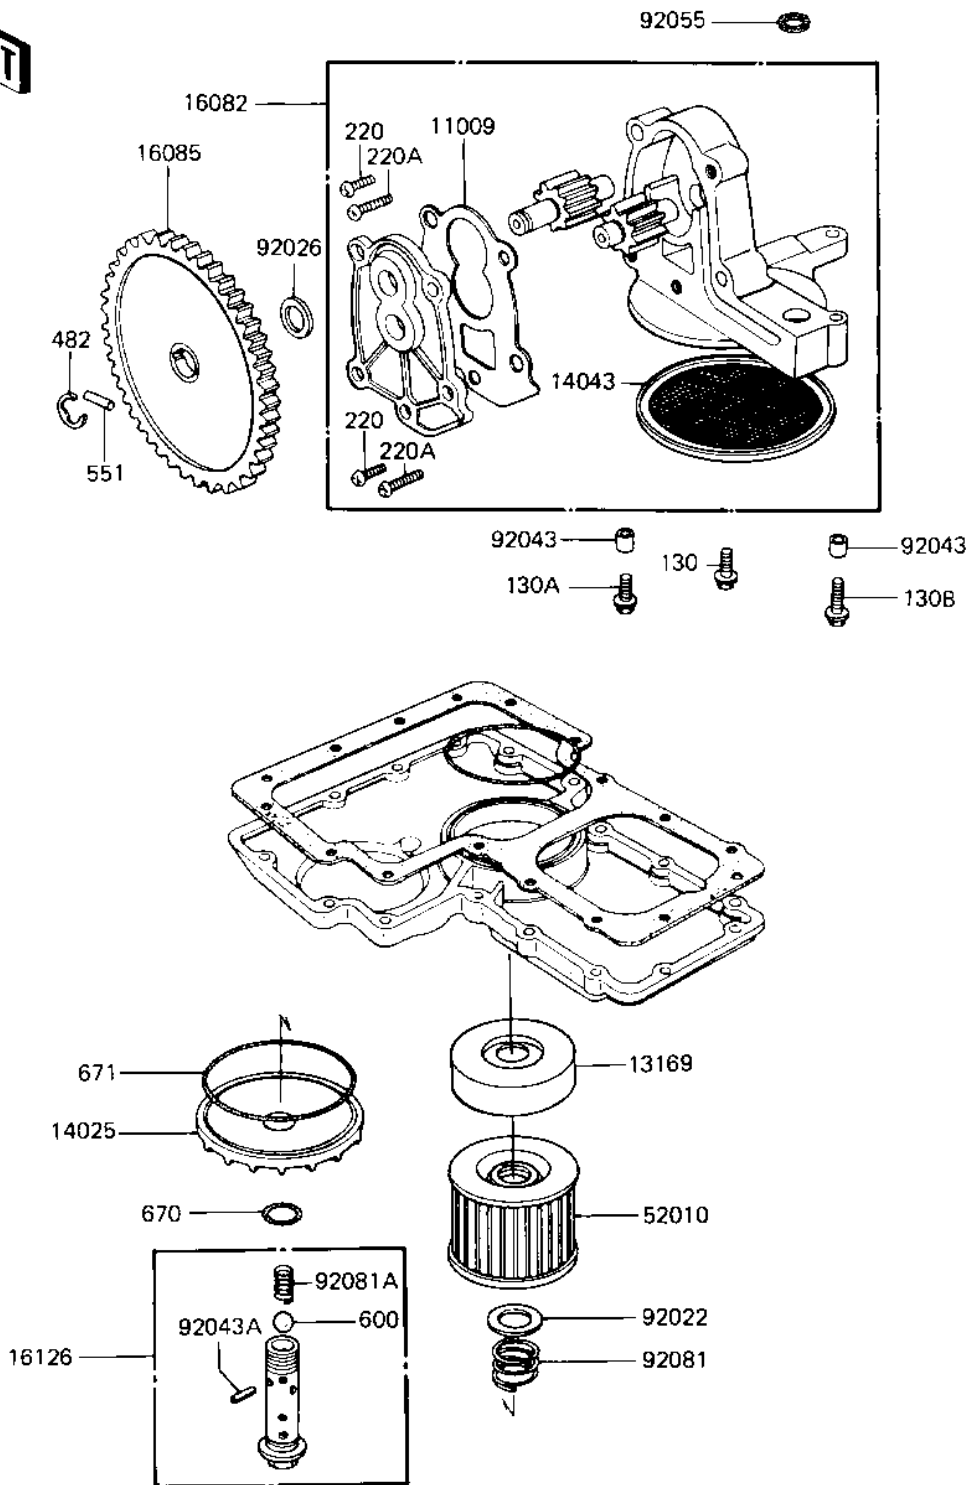

1983 Shaft

PARTS DIAGRAM

OIL PUMP/OIL FILTER

E1710-0025

1983 Shaft

PARTS LIST

OIL PUMP/OIL FILTER

Kawasaki

Let the Good Times Roll®

ITEM NAME

PART NUMBER

QUANTITY
