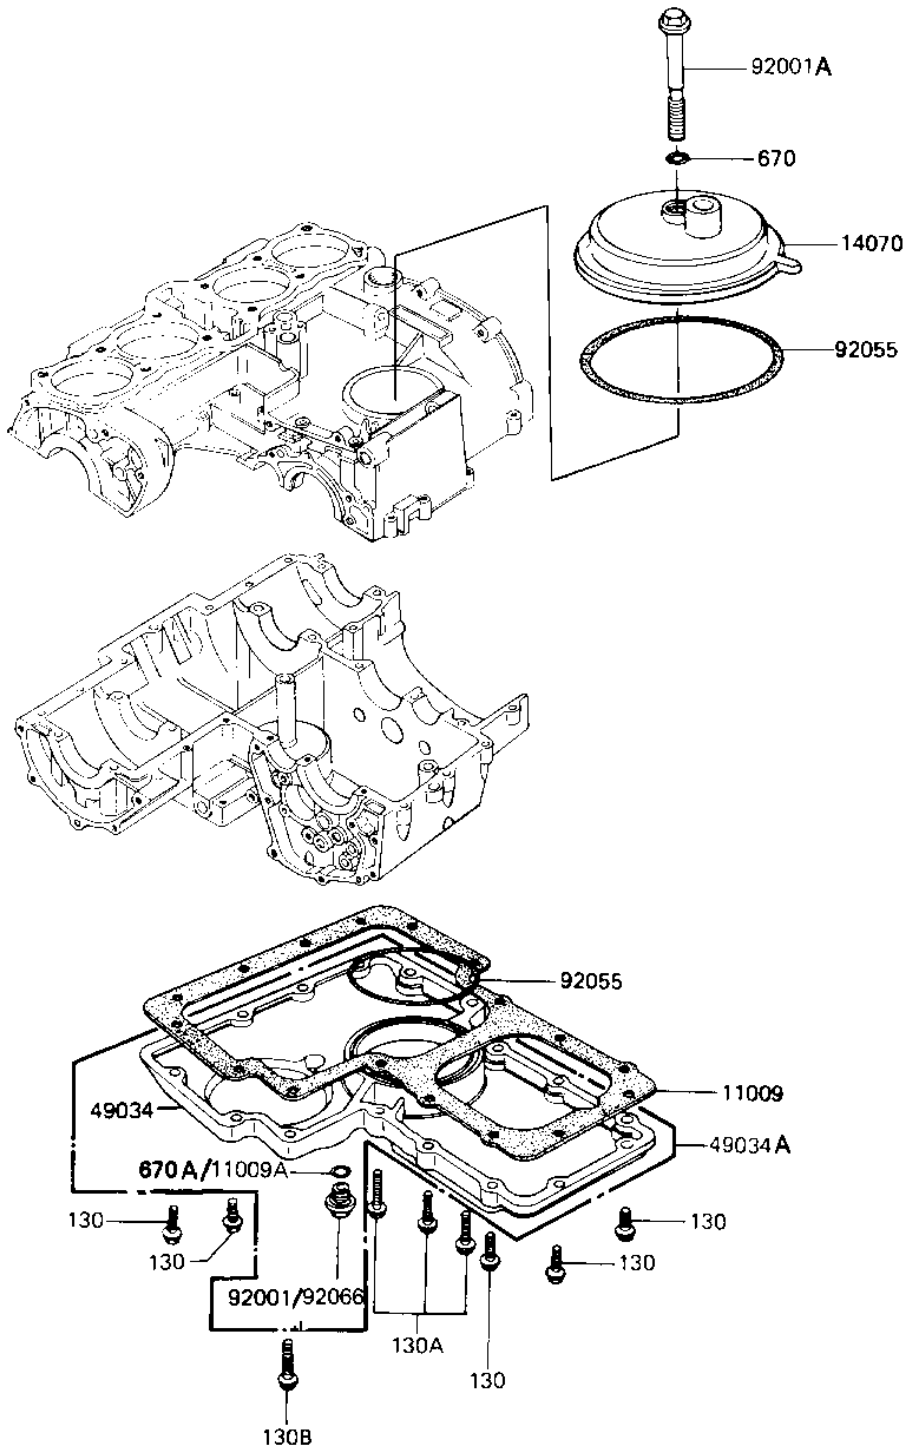

1983 Shaft

PARTS DIAGRAM

BREATHER COVER/OIL PAN

E1432-0010

-
- 1
- 1
- 1
- 4
- 4
- 9
- 9
- 9
- 9

1983 Shaft

PARTS LIST

BREATHER COVER/OIL PAN

Kawasaki

Let the Good Times Roll®

ITEM NAME

PART NUMBER

QUANTITY
