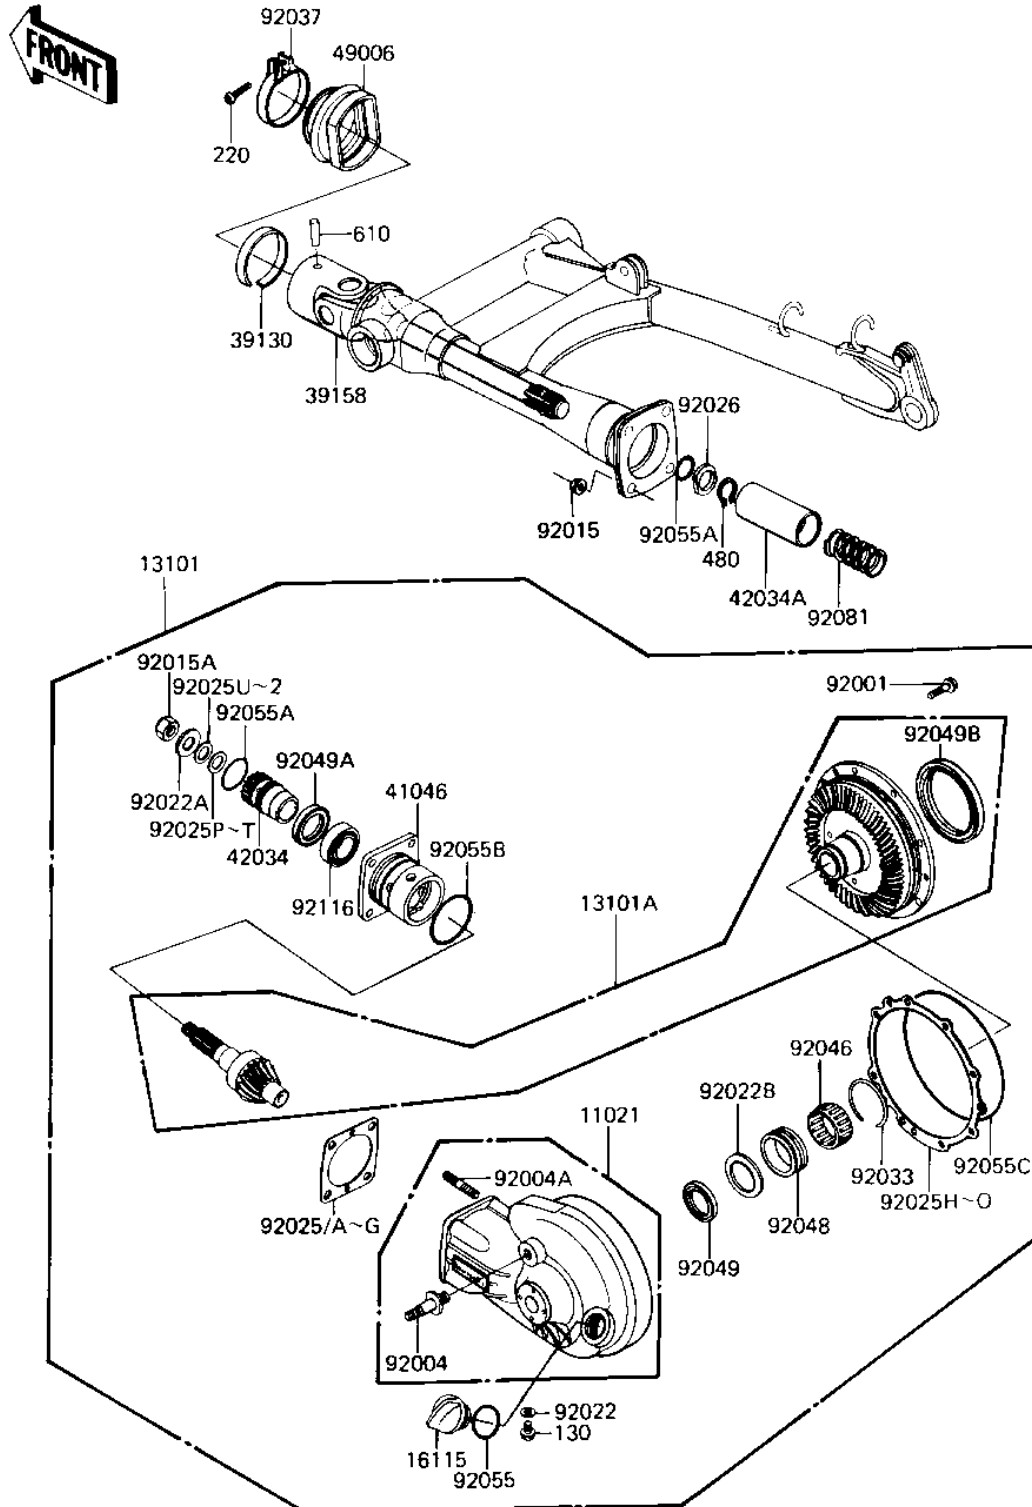

1983 Shaft

PARTS DIAGRAM

DRIVE SHAFT/FINAL GEARS

E3132-0005

1983 Shaft

PARTS LIST

DRIVE SHAFT/FINAL GEARS

Kawasaki

Let the Good Times Roll®

ITEM NAME

PART NUMBER

QUANTITY
