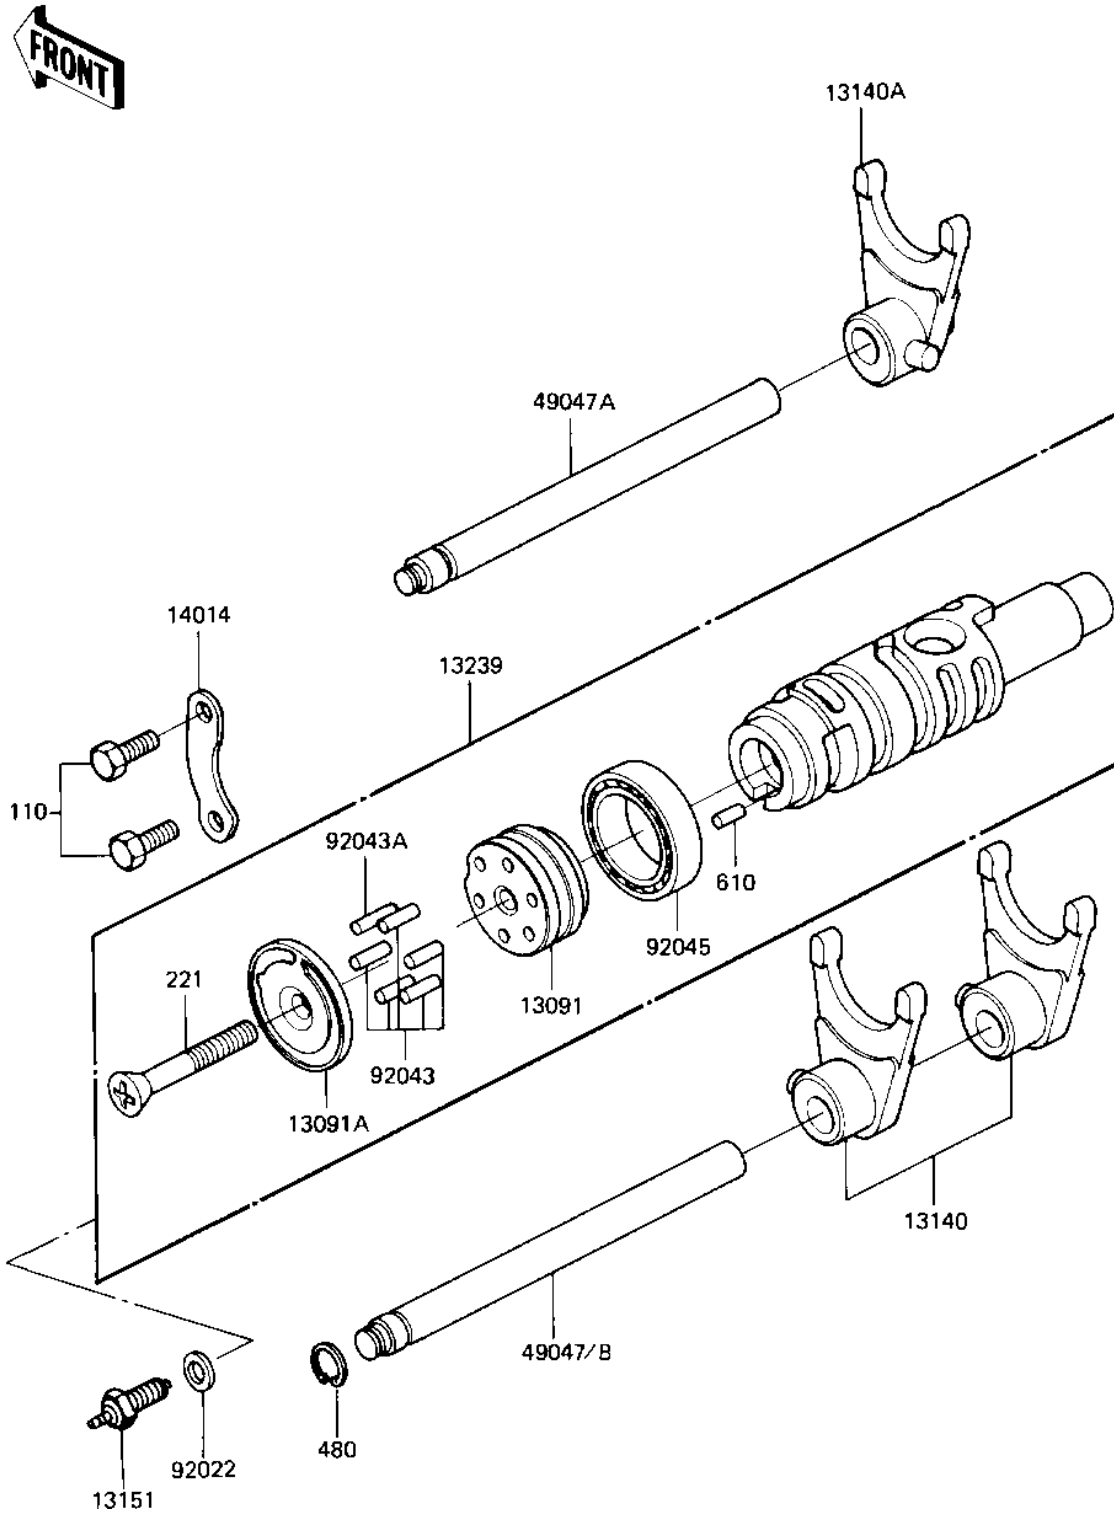

1983 Shaft

PARTS DIAGRAM

GEAR CHANGE DRUM & FORKS

E1362-0058

1983 Shaft

PARTS LIST

GEAR CHANGE DRUM & FORKS

ITEM NAME

PART NUMBER

QUANTITY
