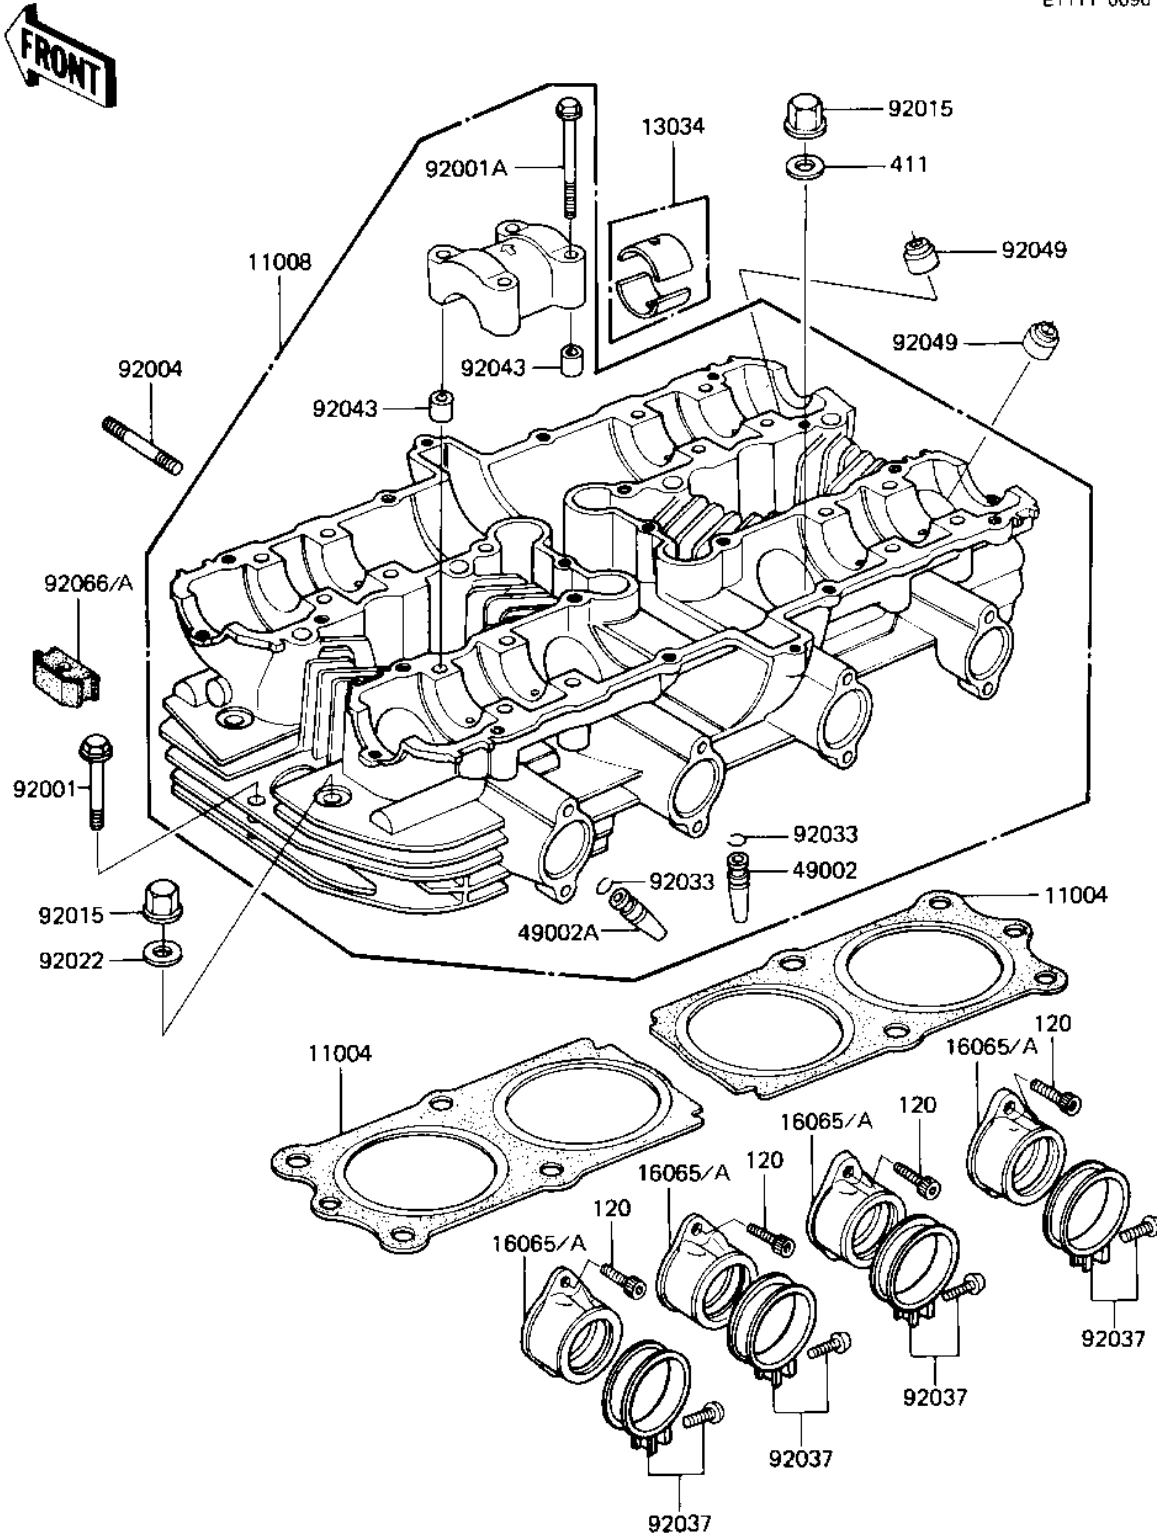

## PARTS DIAGRAM

### CYLINDER HEAD

E1111-0096

# 1981 Shaft

## PARTS LIST CYLINDER HEAD

ITEM NAME	PART NUMBER	QUANTITY
-----------	-------------	----------

---