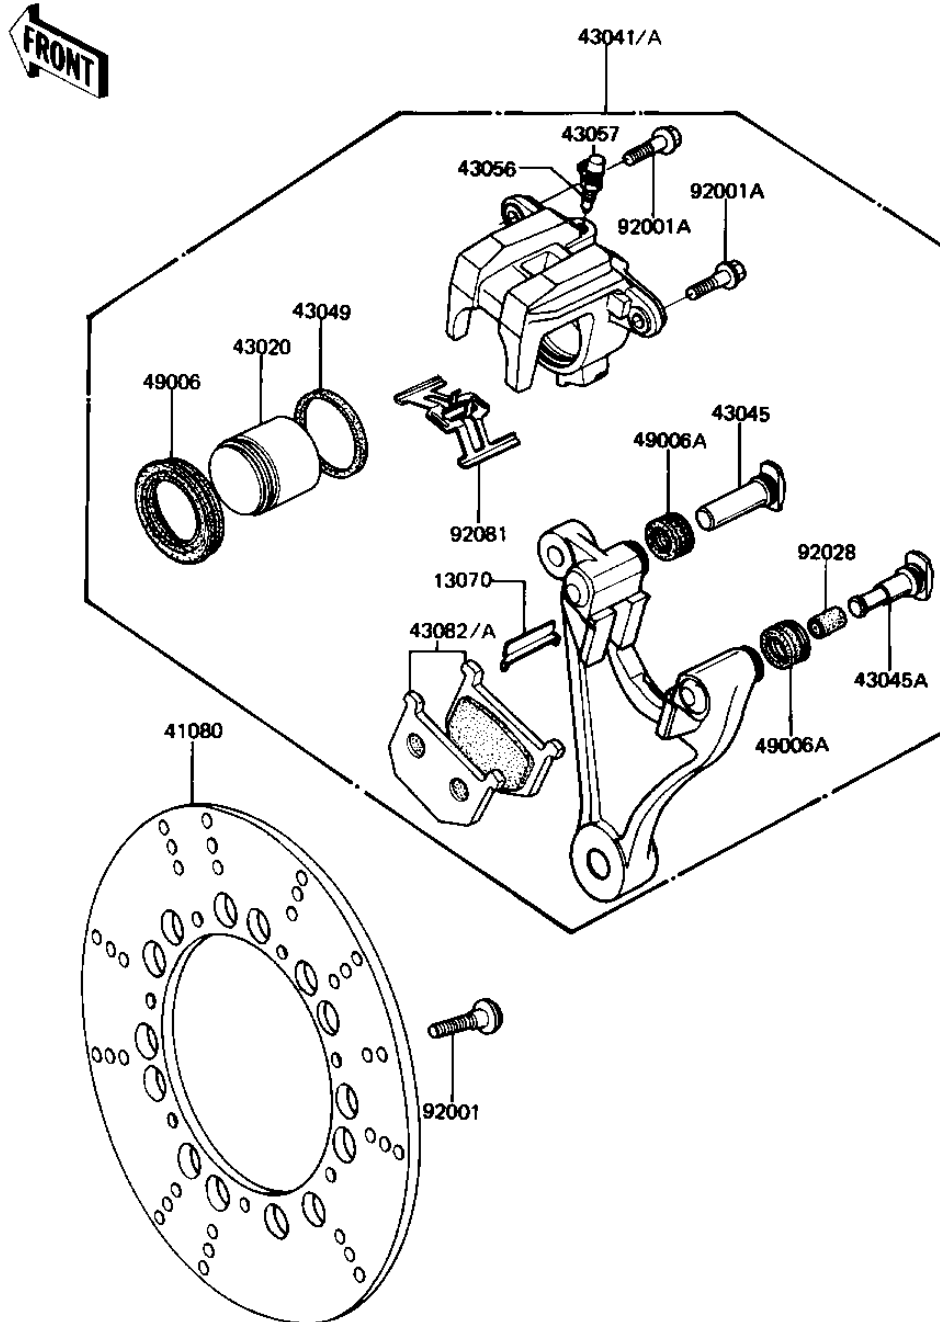

1983 KZ1000-J3

PARTS DIAGRAM

REAR BRAKE

F2294-0010

1983 KZ1000-J3

PARTS LIST REAR BRAKE

ITEM NAME

PART NUMBER

QUANTITY
