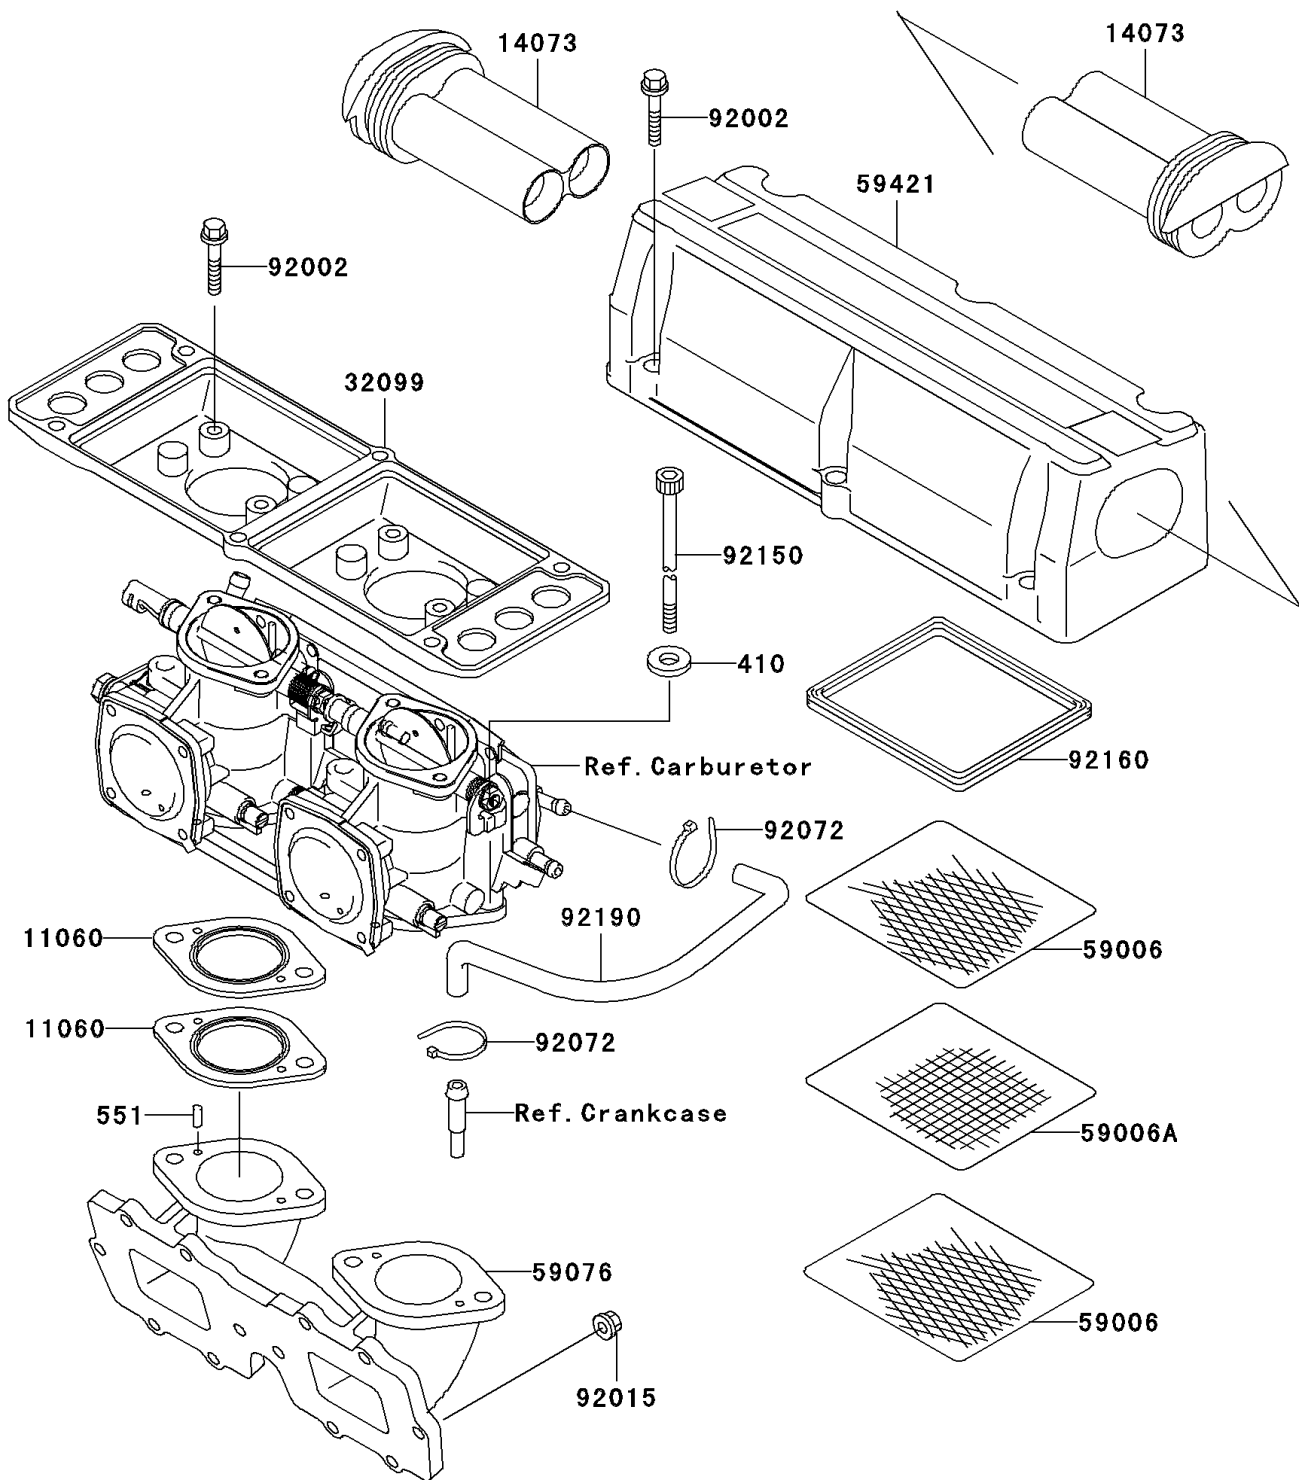

2008 800 SX-R

PARTS DIAGRAM

Flame Arrester

E1614

2008 800 SX-R

PARTS LIST

Flame Arrester

ITEM NAME	PART NUMBER	QUANTITY
WASHER-PLAIN-SMALL,8MM (Ref # 410)	410S0800	4
PIN-DOWEL (Ref # 551)	551R0416	4
GASKET,CARBURETOR (Ref # 11060)	11060-3761	4
DUCT (Ref # 14073)	14073-3733	2
CASE (Ref # 32099)	32099-3801	1
ARRESTER-FLAME (Ref # 59006)	59006-3707	4
ARRESTER-FLAME (Ref # 59006A)	59006-3708	2
MANIFOLD-INTAKE (Ref # 59076)	59076-3730	1
COVER-INTAKE (Ref # 59421)	59421-3733	1
BOLT,6X30 (Ref # 92002)	92002-3726	10
NUT,CAP,6MM (Ref # 92015)	92015-1385	12
BAND,L=152 (Ref # 92072)	92072-3874	2
BOLT,SOCKET,8X85 (Ref # 92150)	92150-3852	4
DAMPER (Ref # 92160)	92160-3704	2
TUBE (Ref # 92190)	92190-3965	1