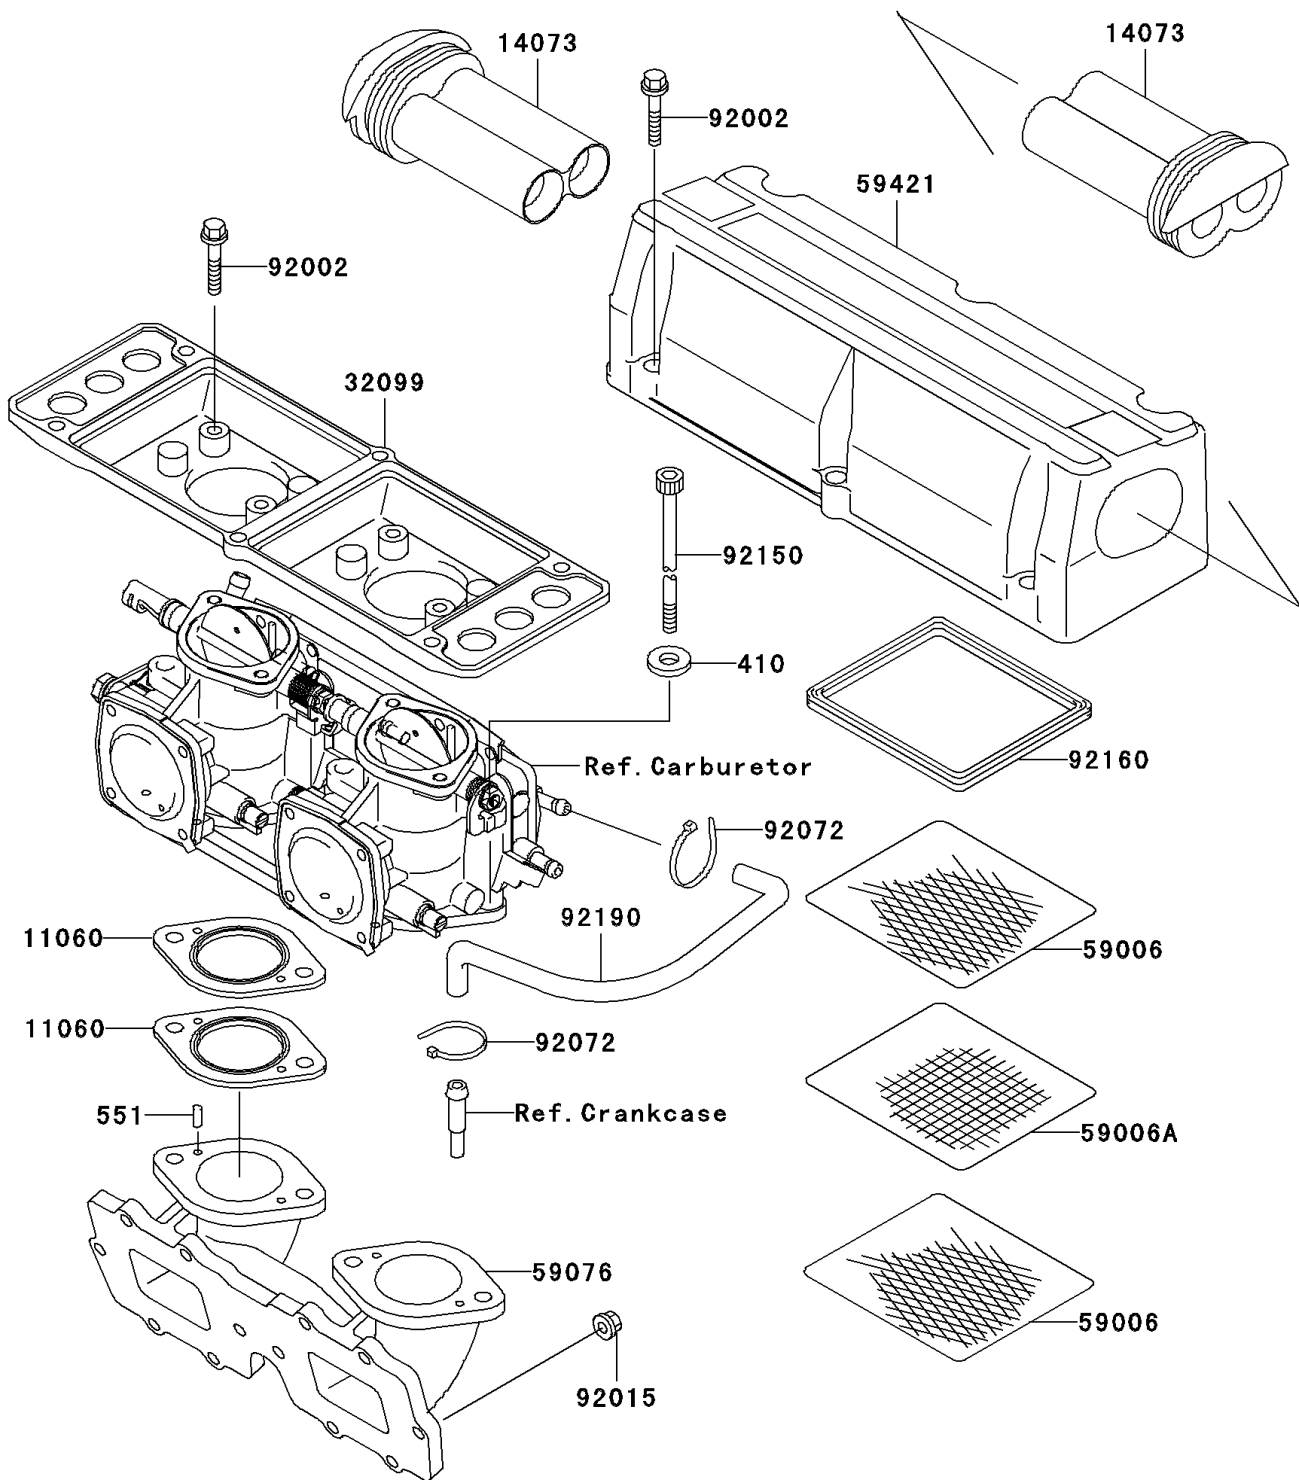

2007 800 SX-R

PARTS DIAGRAM

Flame Arrester

E1614

2007 800 SX-R

PARTS LIST

Flame Arrester

Kawasaki

Let the Good Times Roll®

ITEM NAME

PART NUMBER

QUANTITY
