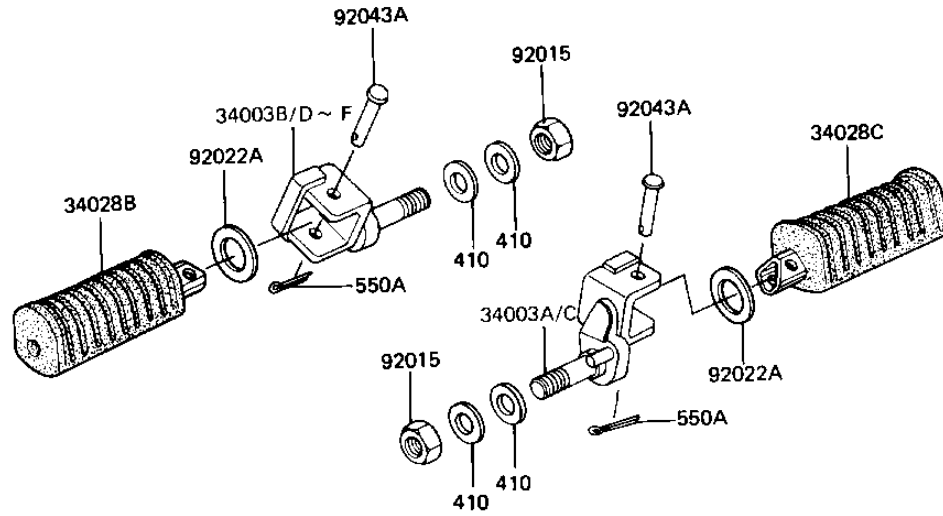

1983 KZ1000-J3

PARTS DIAGRAM FOOTRESTS

F2160-0078

1983 KZ1000-J3

PARTS LIST FOOTRESTS

ITEM NAME

PART NUMBER

QUANTITY
