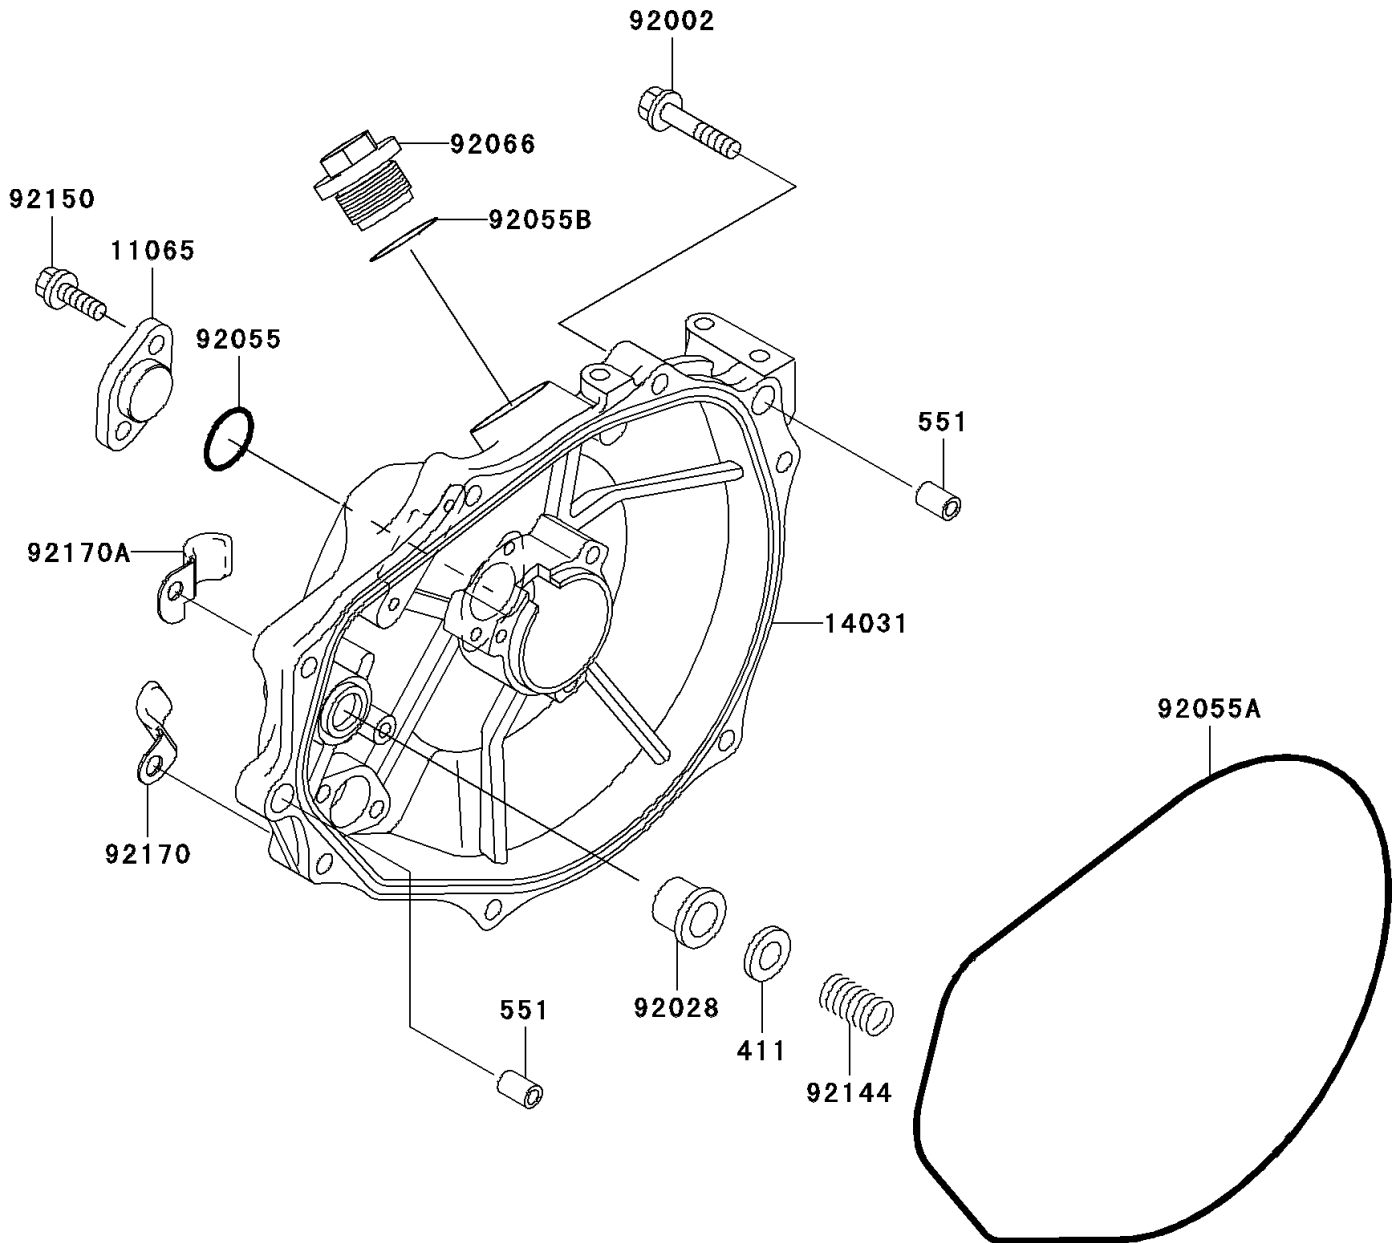

2007 800 SX-R

PARTS DIAGRAM

Engine Cover(s)

E1431

2007 800 SX-R

PARTS LIST

Engine Cover(s)

ITEM NAME

PART NUMBER

QUANTITY
