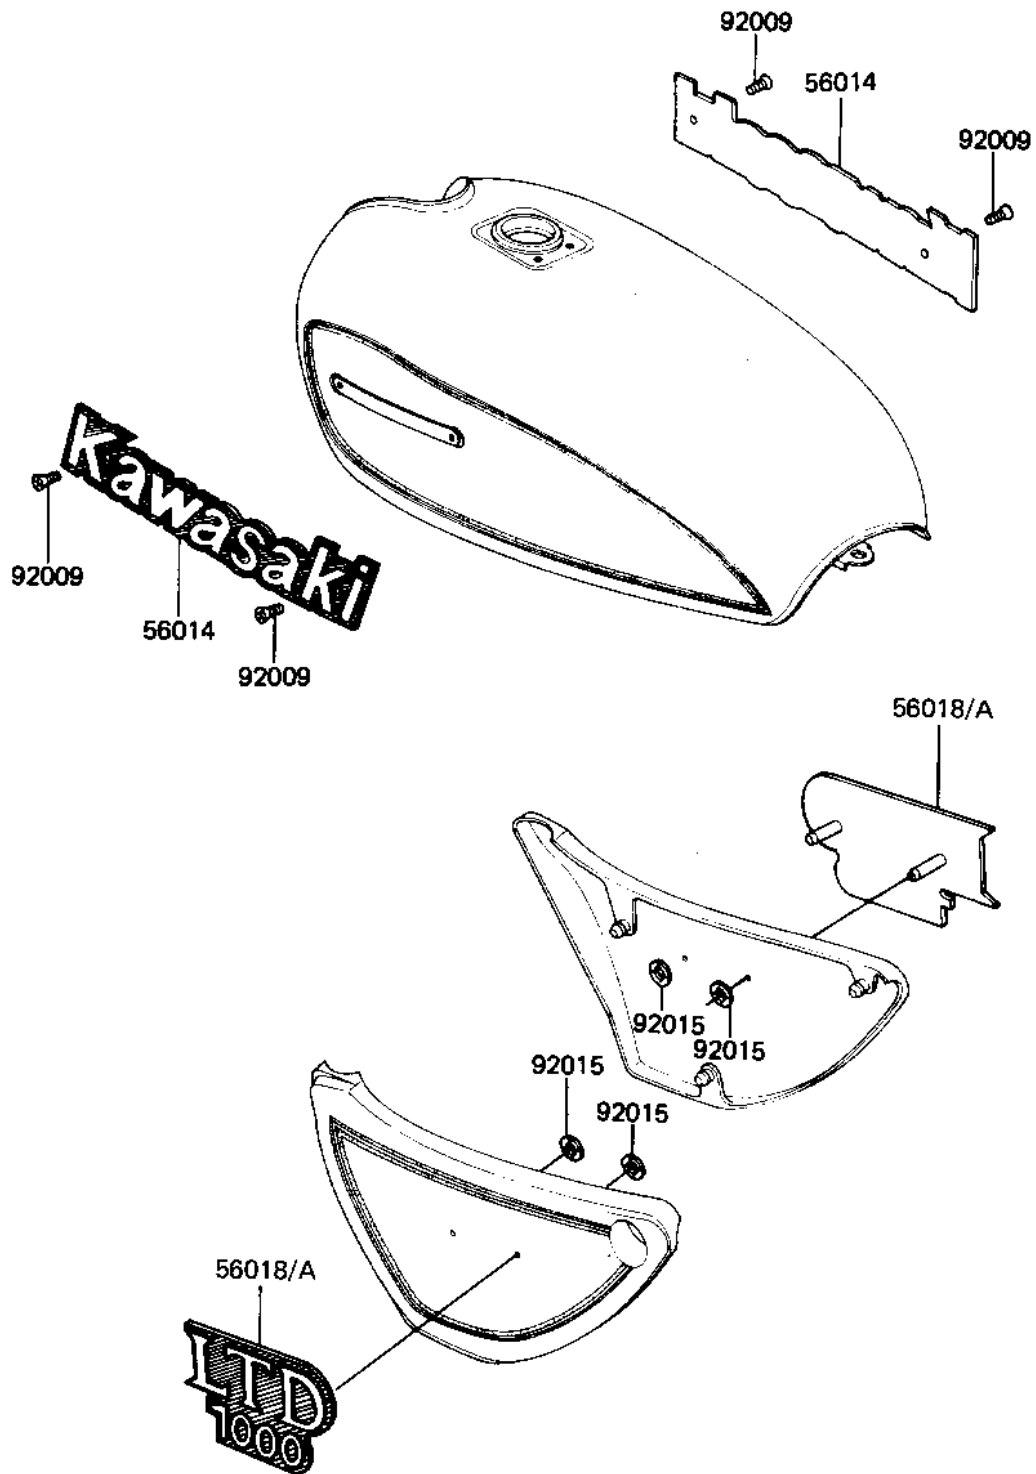

1981 LTD

PARTS DIAGRAM

LABELS

F2860-0070

1981 LTD

PARTS LIST

LABELS

Kawasaki

Let the Good Times Roll®

ITEM NAME

PART NUMBER

QUANTITY
