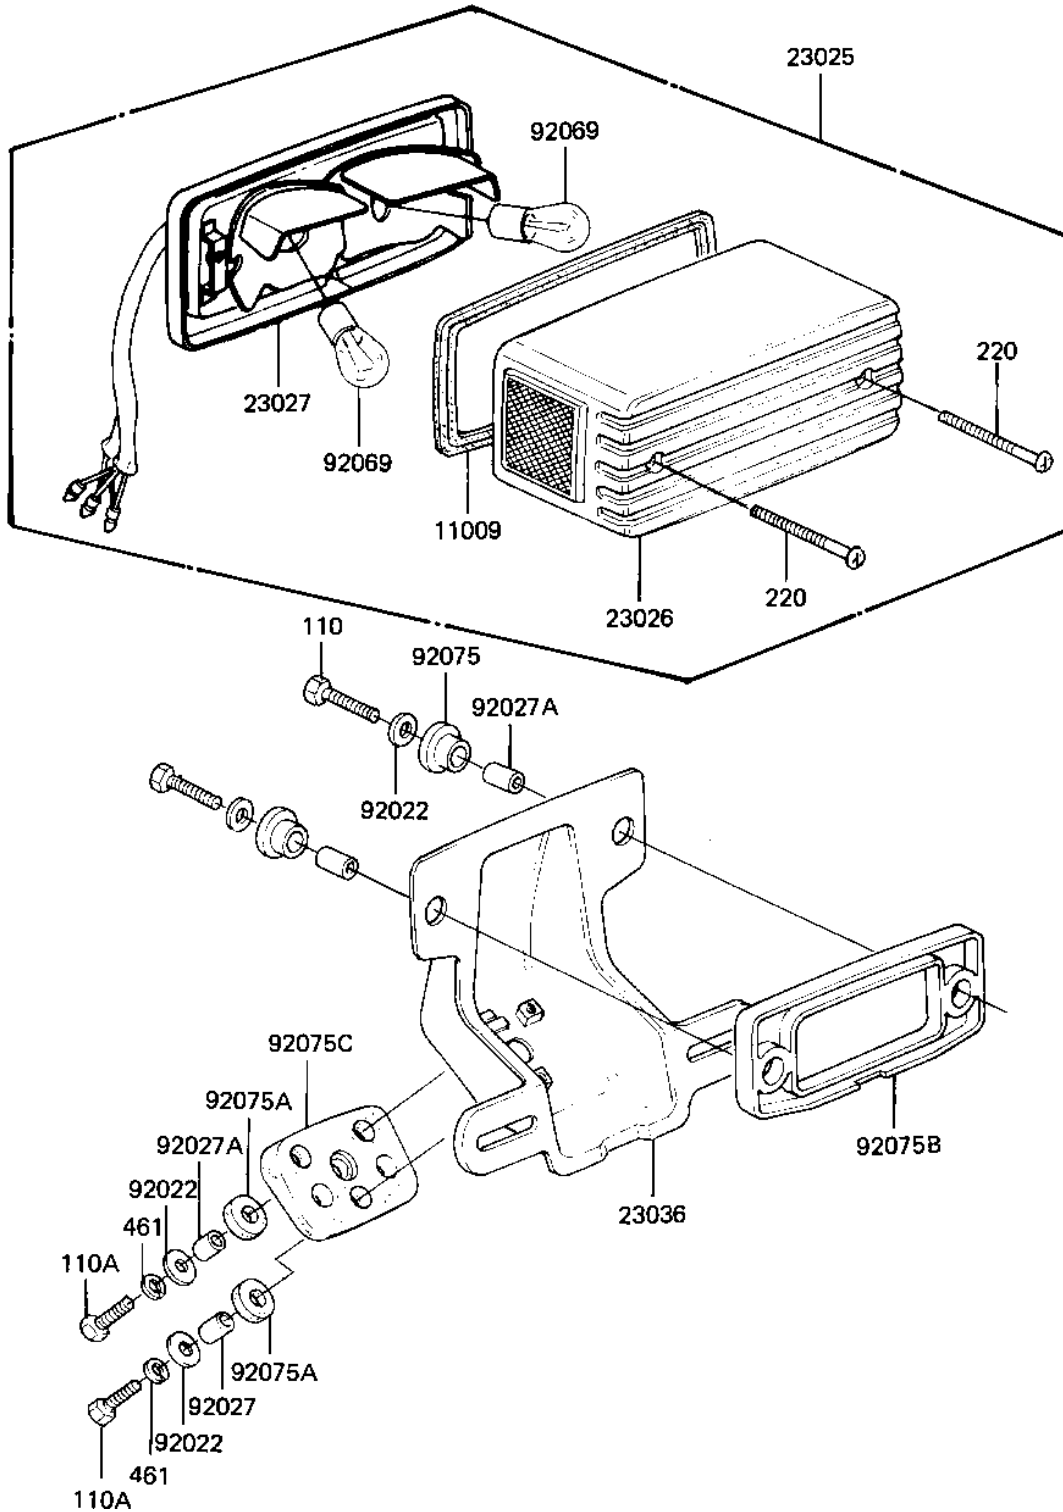

1982 LTD

PARTS DIAGRAM

TAILLIGHT

F2720-0011

1982 LTD

PARTS LIST

TAILLIGHT

Kawasaki

Let the Good Times Roll®

ITEM NAME

PART NUMBER

QUANTITY
