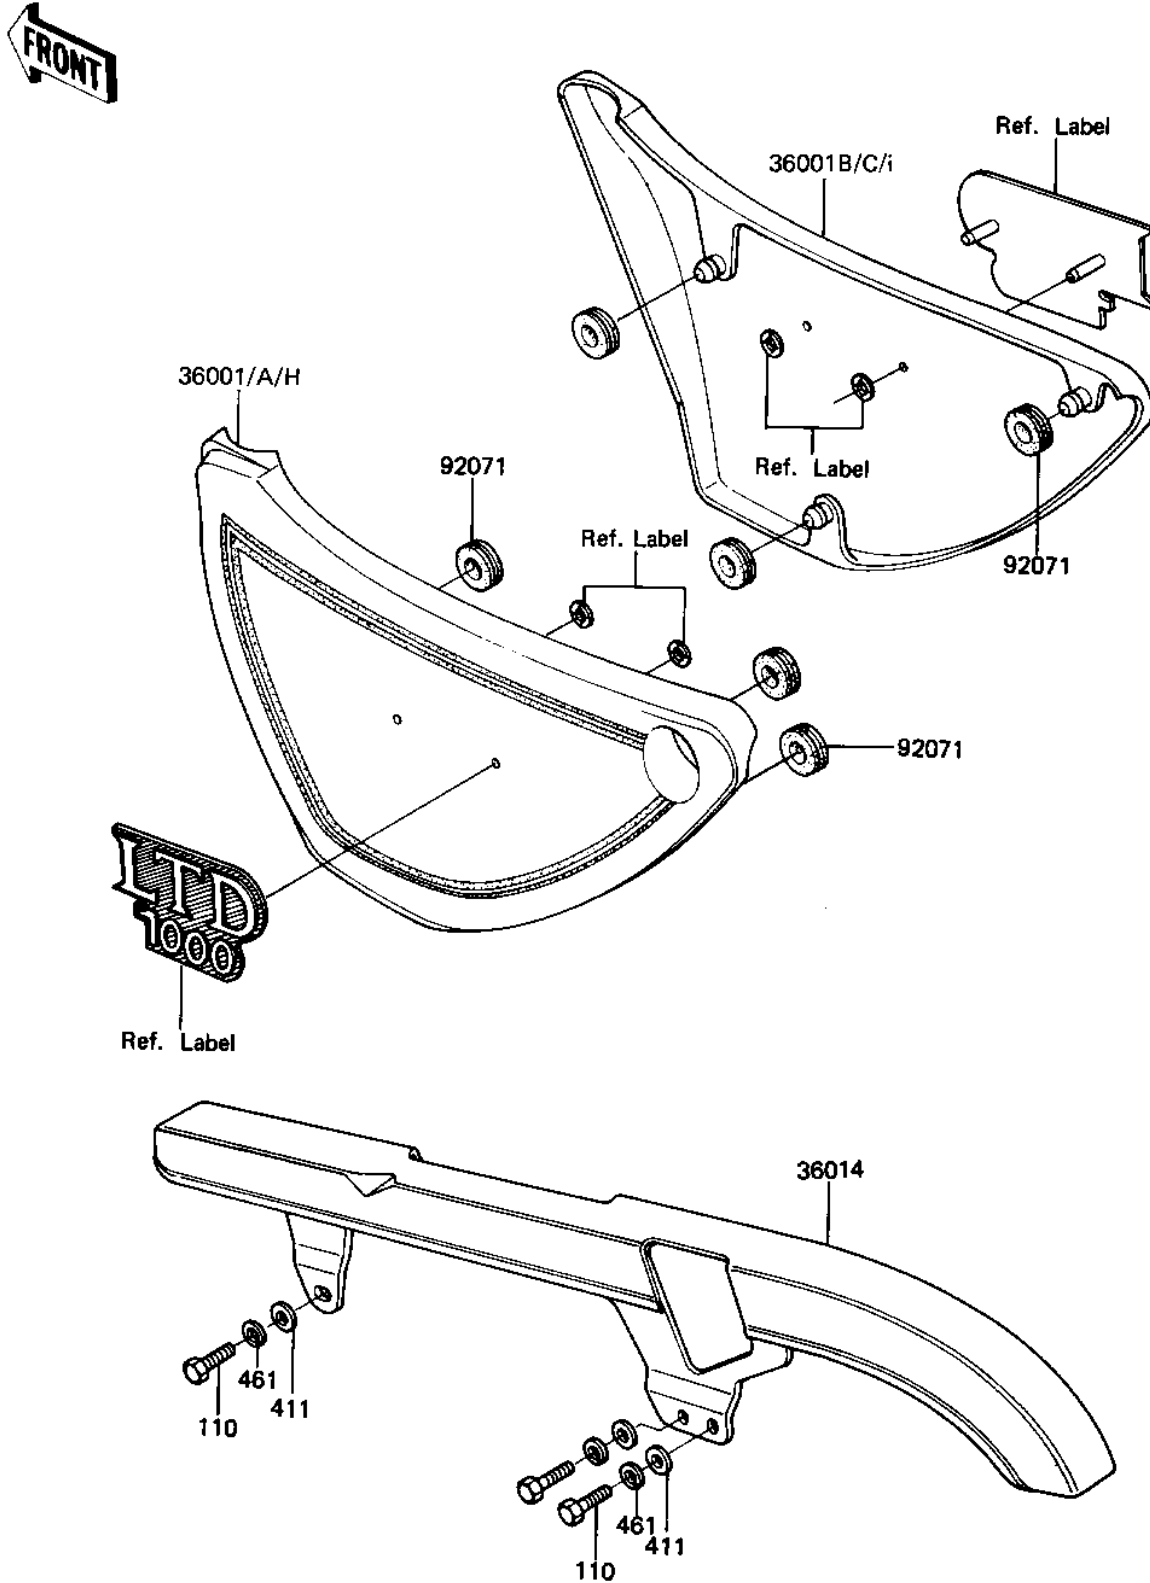

1981 LTD

PARTS DIAGRAM

SIDE COVERS/CHAIN COVER

F2610-0064

1981 LTD

PARTS LIST

SIDE COVERS/CHAIN COVER

Kawasaki

Let the Good Times Roll®

ITEM NAME

PART NUMBER

QUANTITY
