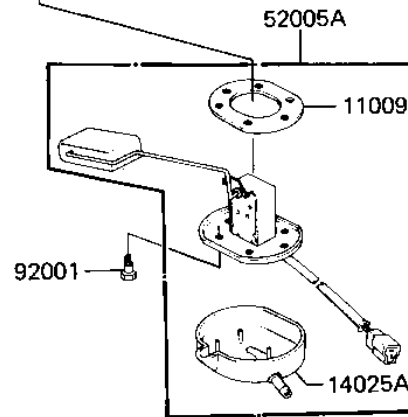

1982 LTD

PARTS DIAGRAM

FUEL TANK

F2410-0054

1982 LTD

PARTS LIST

FUEL TANK

Kawasaki

Let the Good Times Roll®

ITEM NAME

PART NUMBER

QUANTITY
