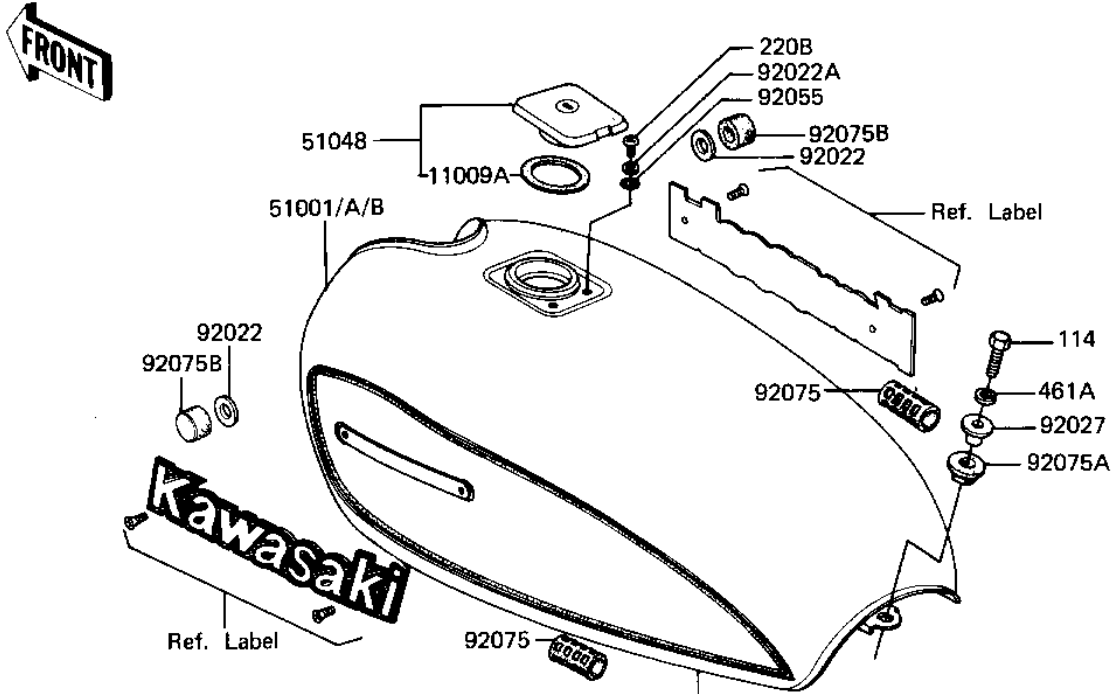

1982 LTD

PARTS DIAGRAM

FUEL TANK

F2410-0054

1982 LTD

PARTS LIST

FUEL TANK

Kawasaki

Let the Good Times Roll®

ITEM NAME

PART NUMBER

QUANTITY
