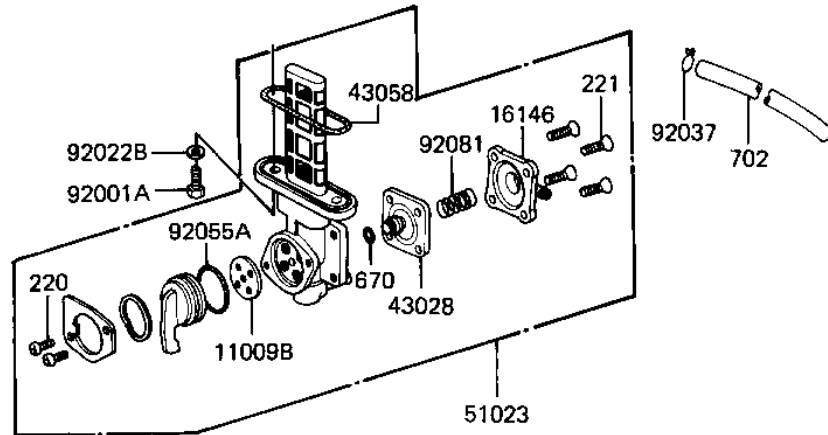

1982 LTD

PARTS DIAGRAM

FUEL TANK

F2410-0054

1982 LTD

PARTS LIST

FUEL TANK

Kawasaki

Let the Good Times Roll®

ITEM NAME

PART NUMBER

QUANTITY
