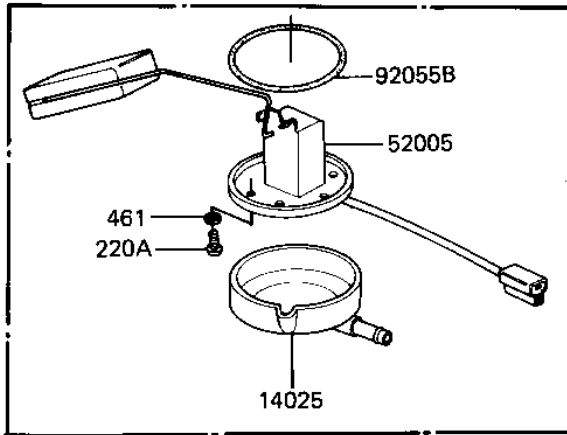

1982 LTD

PARTS DIAGRAM

FUEL TANK

F2410-0054

1982 LTD

PARTS LIST

FUEL TANK

Kawasaki

Let the Good Times Roll®

ITEM NAME

PART NUMBER

QUANTITY
