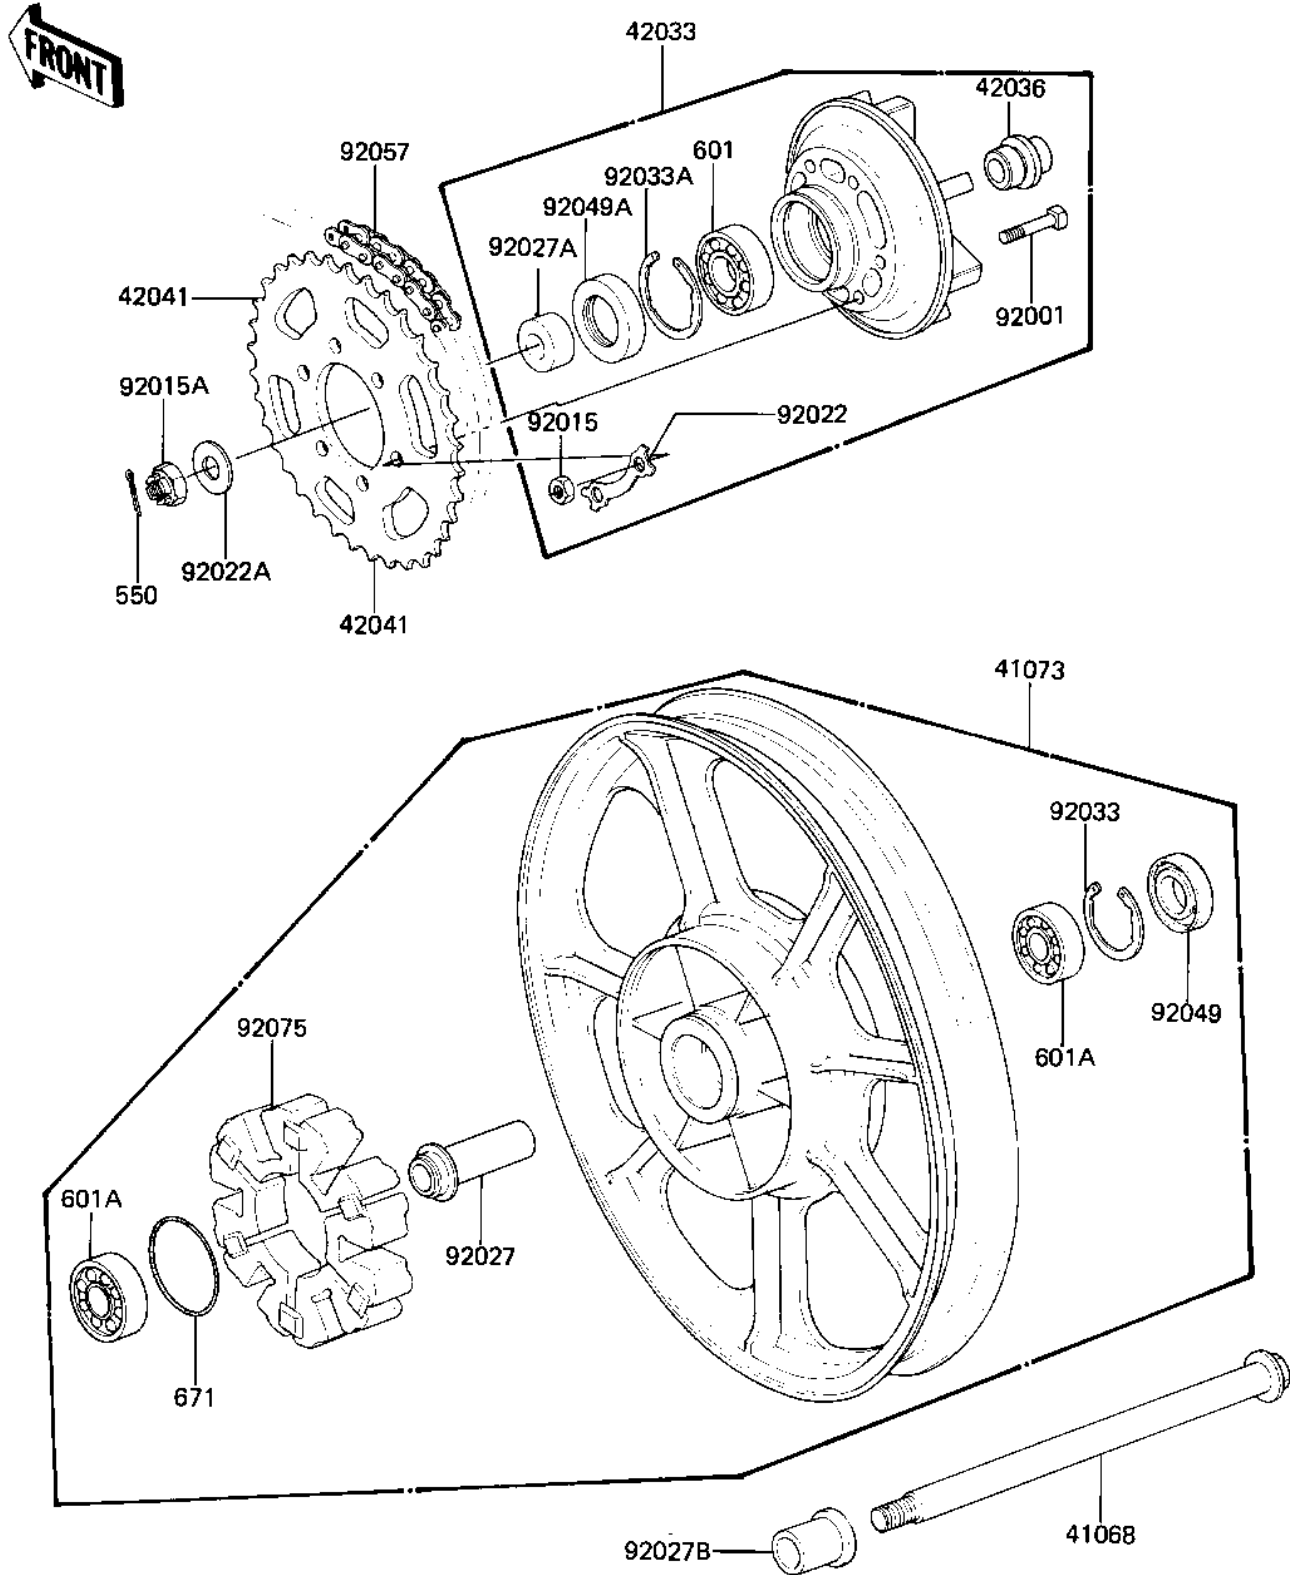

1981 LTD

PARTS DIAGRAM

REAR WHEEL/HUB/CHAIN

F2240-0012

1981 LTD

PARTS LIST

REAR WHEEL/HUB/CHAIN

Kawasaki

Let the Good Times Roll®

ITEM NAME

PART NUMBER

QUANTITY
