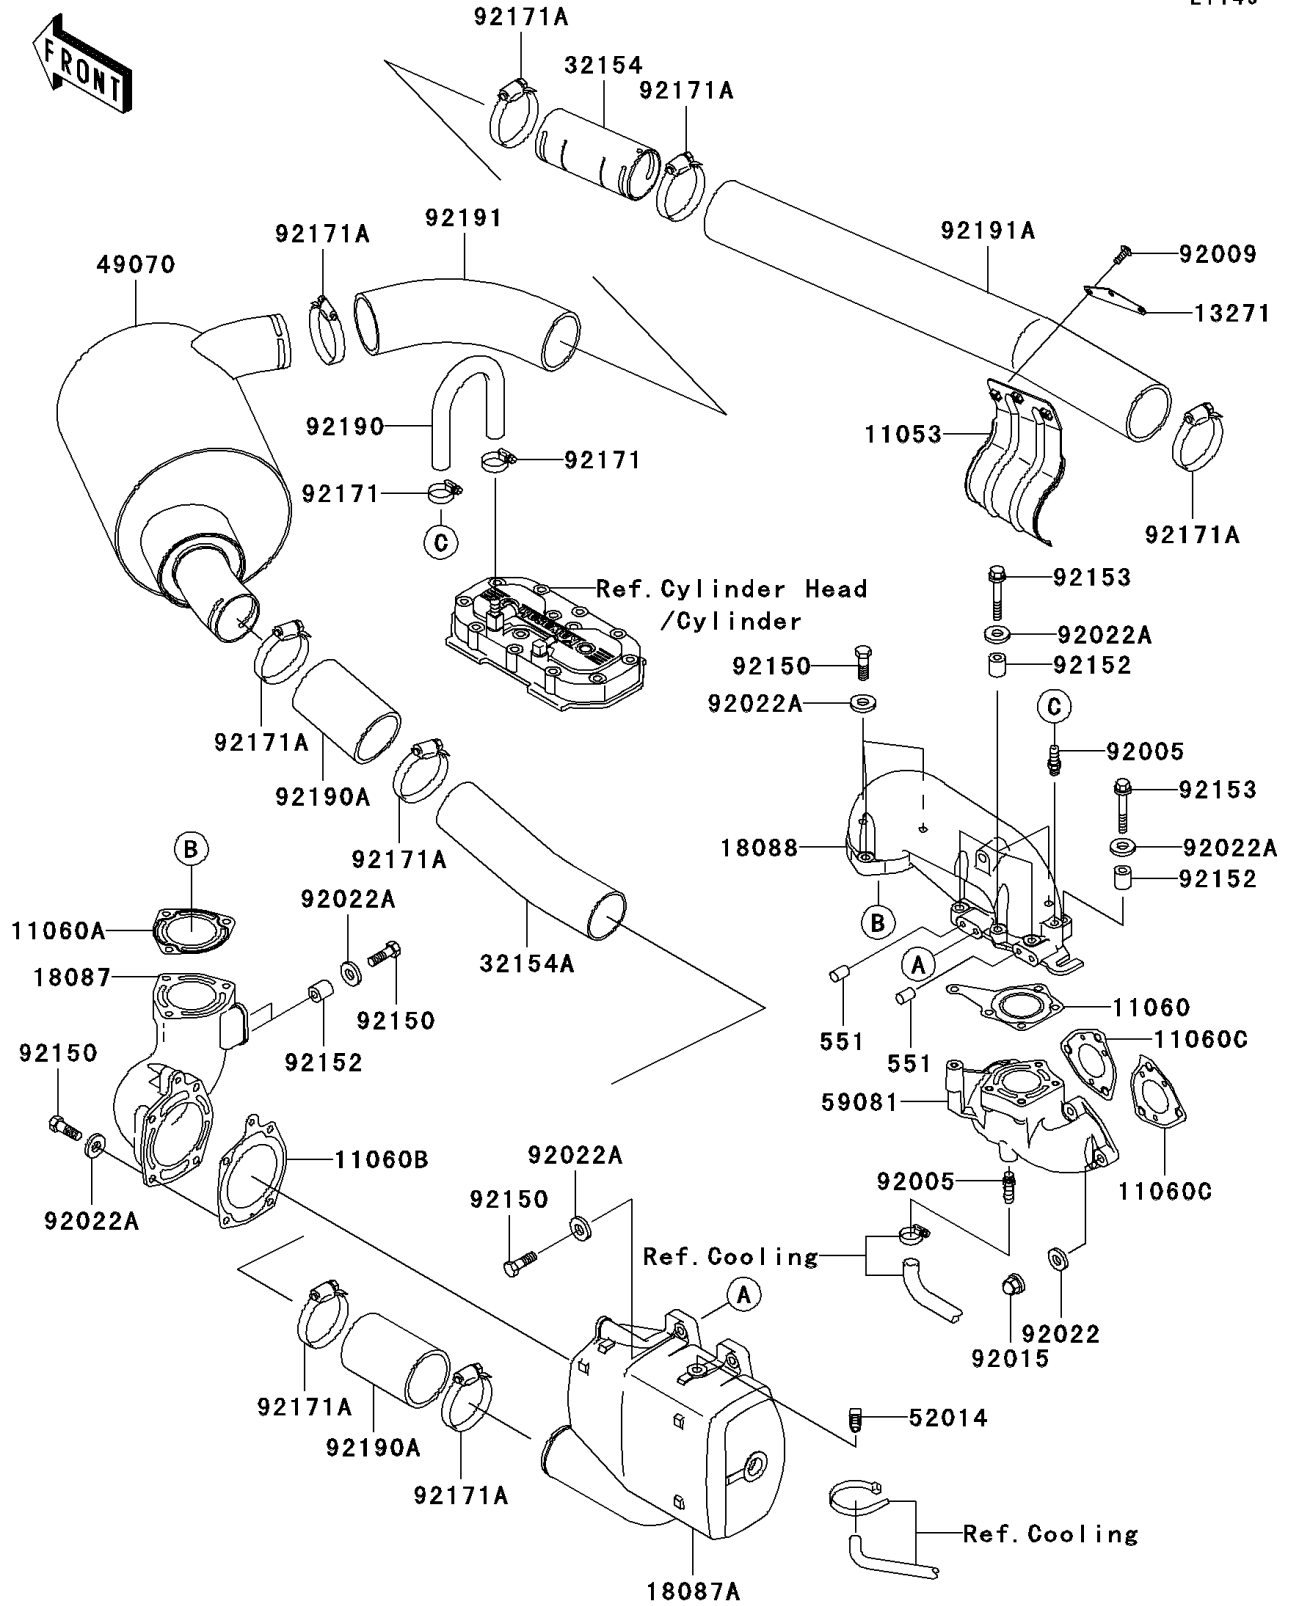

2007 800 SX-R

PARTS DIAGRAM

Muffler(s)

E1140

2007 800 SX-R

PARTS LIST

Muffler(s)

Kawasaki

Let the Good Times Roll®

ITEM NAME

PART NUMBER

QUANTITY
