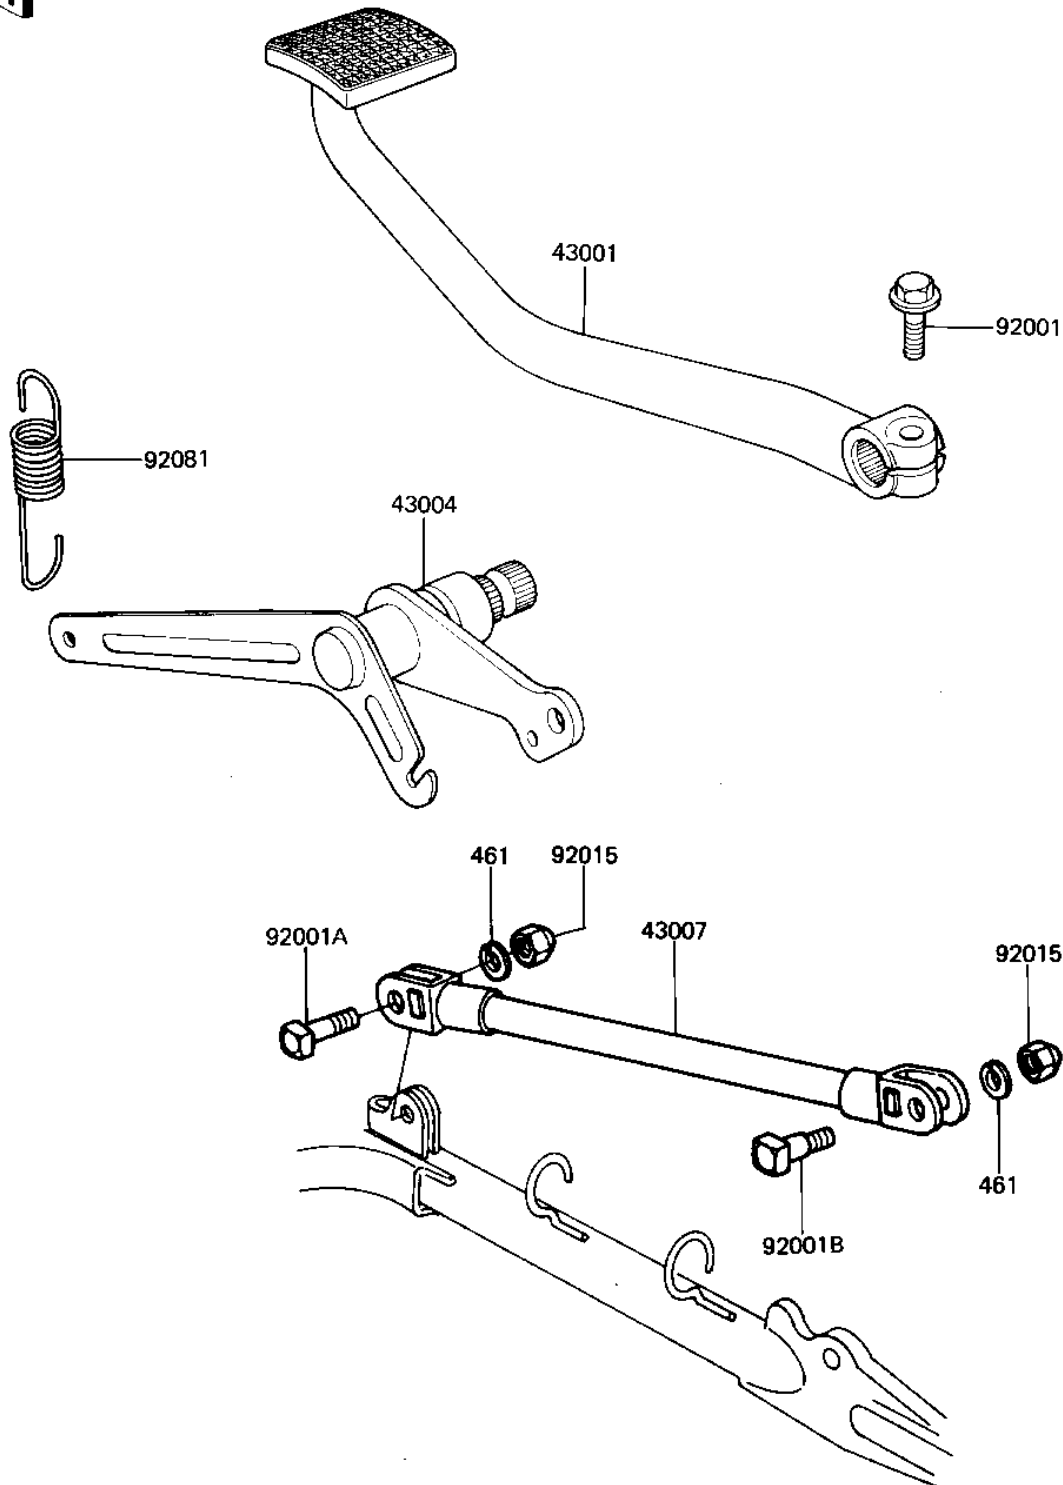

1982 LTD

PARTS DIAGRAM

BRAKE PEDAL/TORQUE LINK

F2260-0011

1982 LTD

PARTS LIST

BRAKE PEDAL/TORQUE LINK

Kawasaki

Let the Good Times Roll®

ITEM NAME

PART NUMBER

QUANTITY
