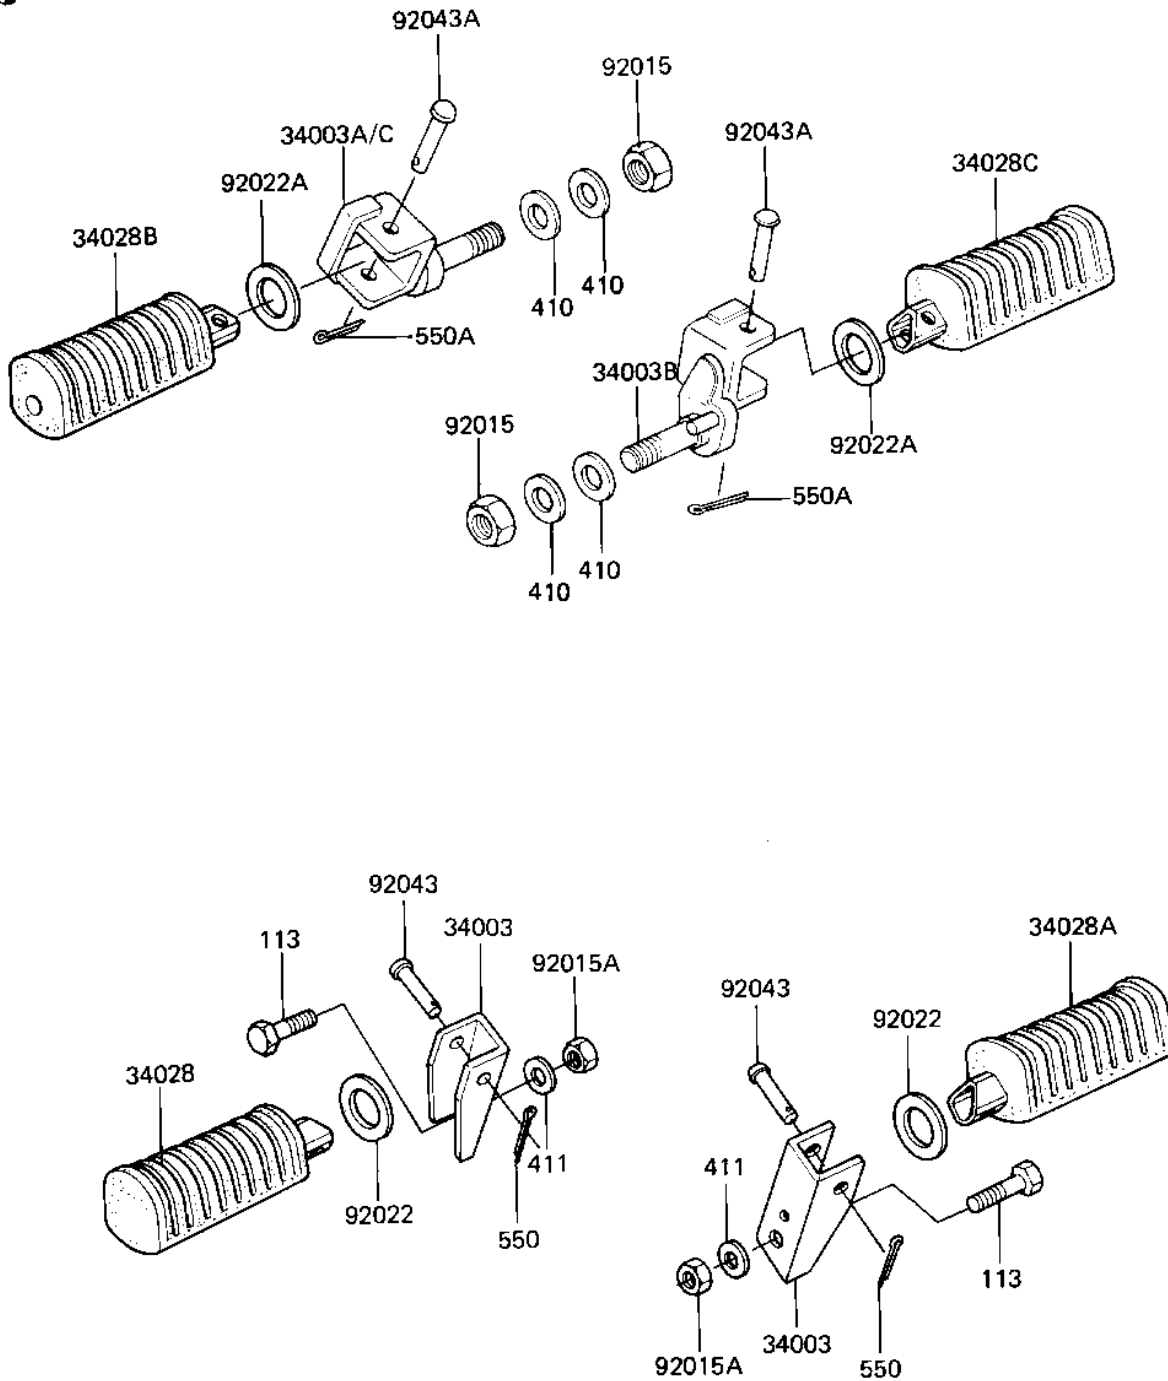

1982 LTD

PARTS DIAGRAM

FOOTRESTS

F2160-0036

1982 LTD

PARTS LIST

FOOTRESTS

Kawasaki

Let the Good Times Roll®

ITEM NAME

PART NUMBER

QUANTITY
