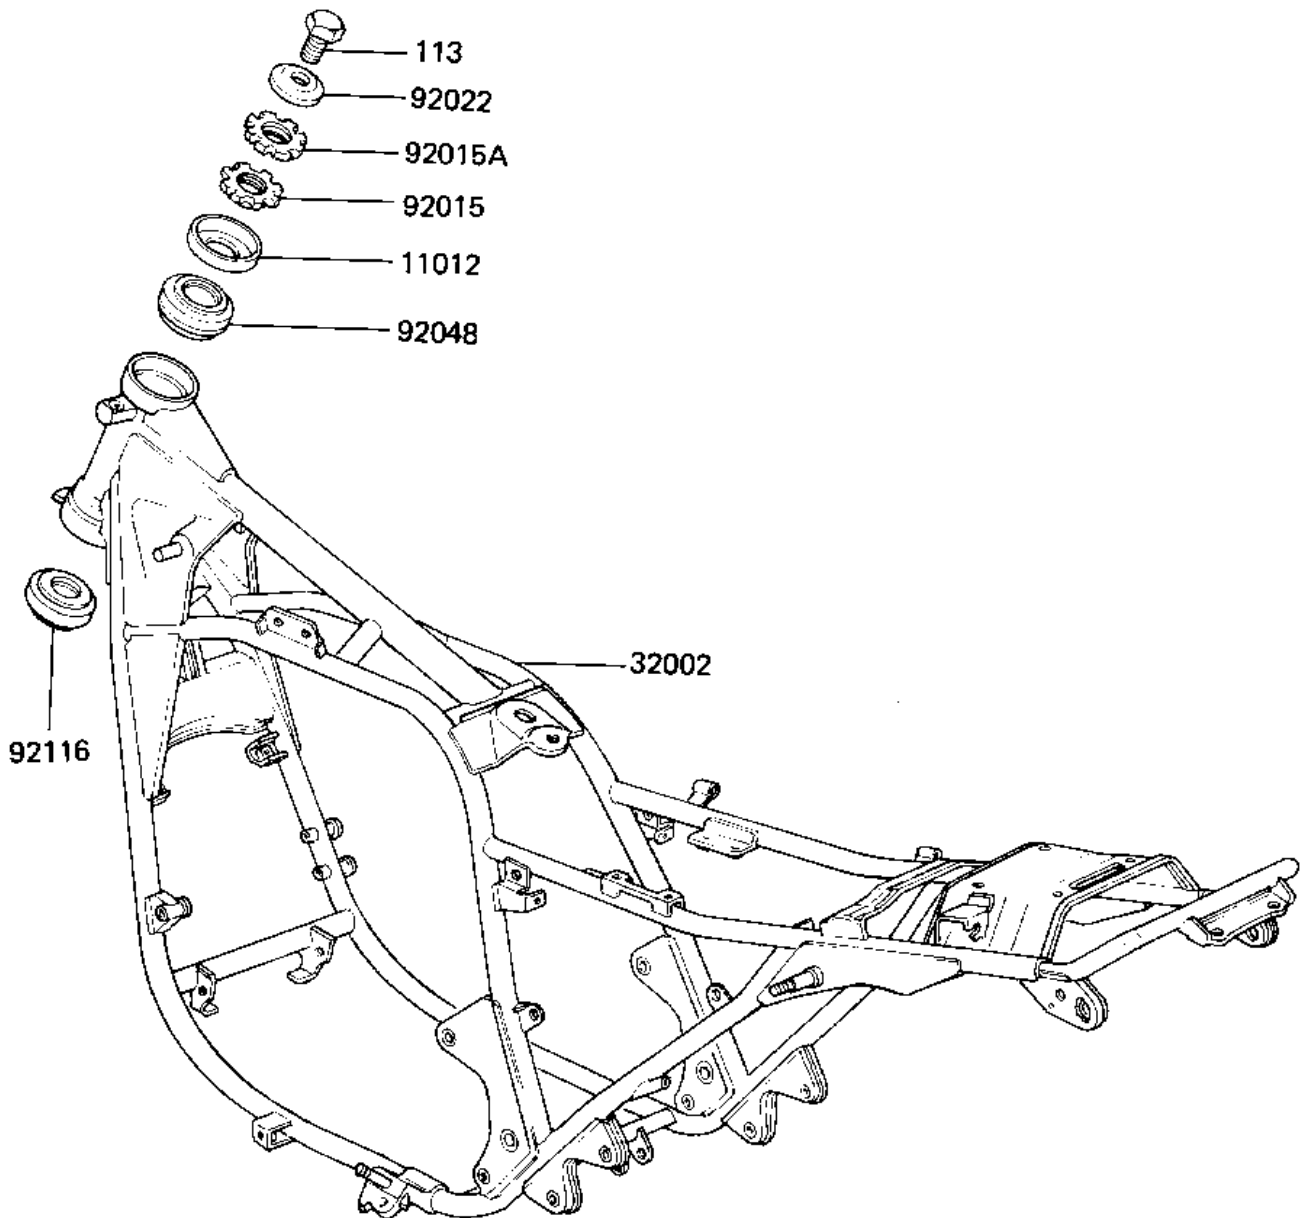

1981 LTD

PARTS DIAGRAM

FRAME

F2120-0011

1981 LTD

PARTS LIST

FRAME

Kawasaki

Let the Good Times Roll®

ITEM NAME

PART NUMBER

QUANTITY
