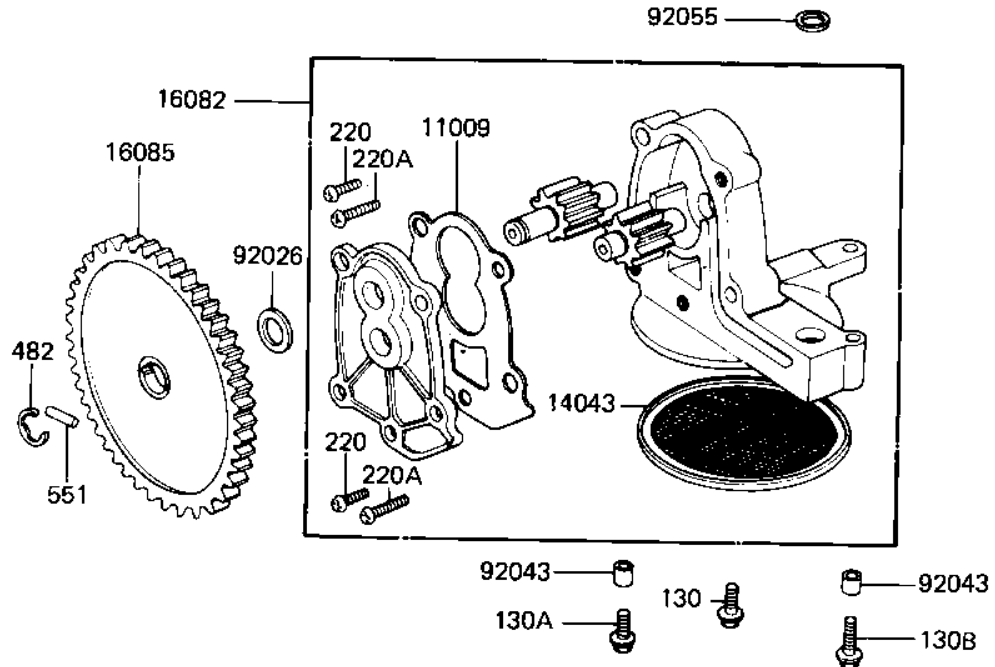

1982 LTD

PARTS DIAGRAM

OIL PUMP/OIL FILTER

E1710-0025

1982 LTD

PARTS LIST

OIL PUMP/OIL FILTER

Kawasaki

Let the Good Times Roll®

ITEM NAME

PART NUMBER

QUANTITY
