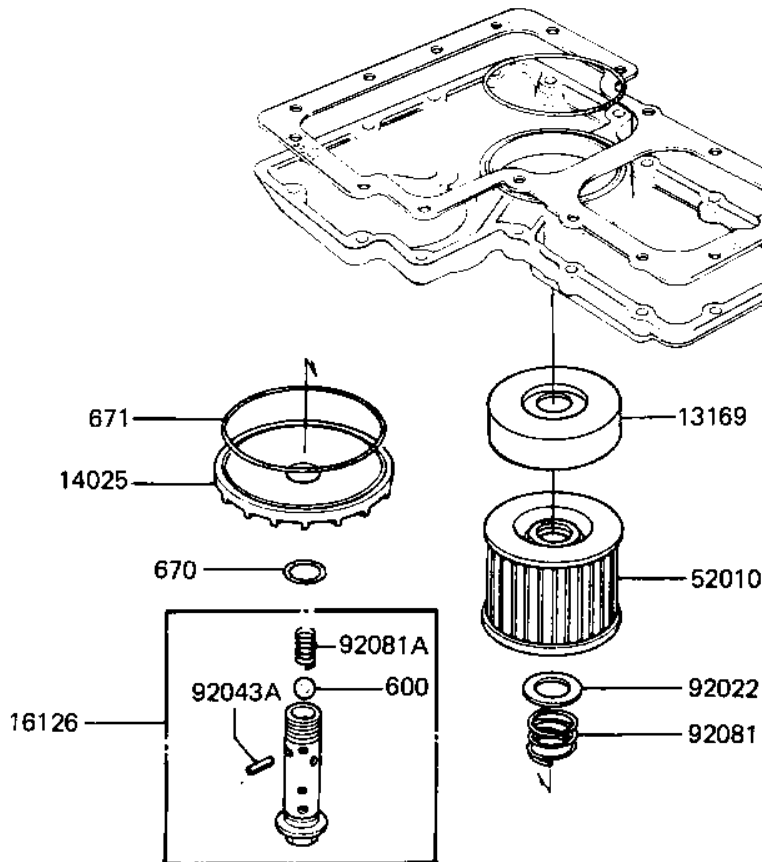

1982 LTD

PARTS DIAGRAM

OIL PUMP/OIL FILTER

E1710-0025

1982 LTD

PARTS LIST

OIL PUMP/OIL FILTER

Kawasaki

Let the Good Times Roll®

ITEM NAME

PART NUMBER

QUANTITY
