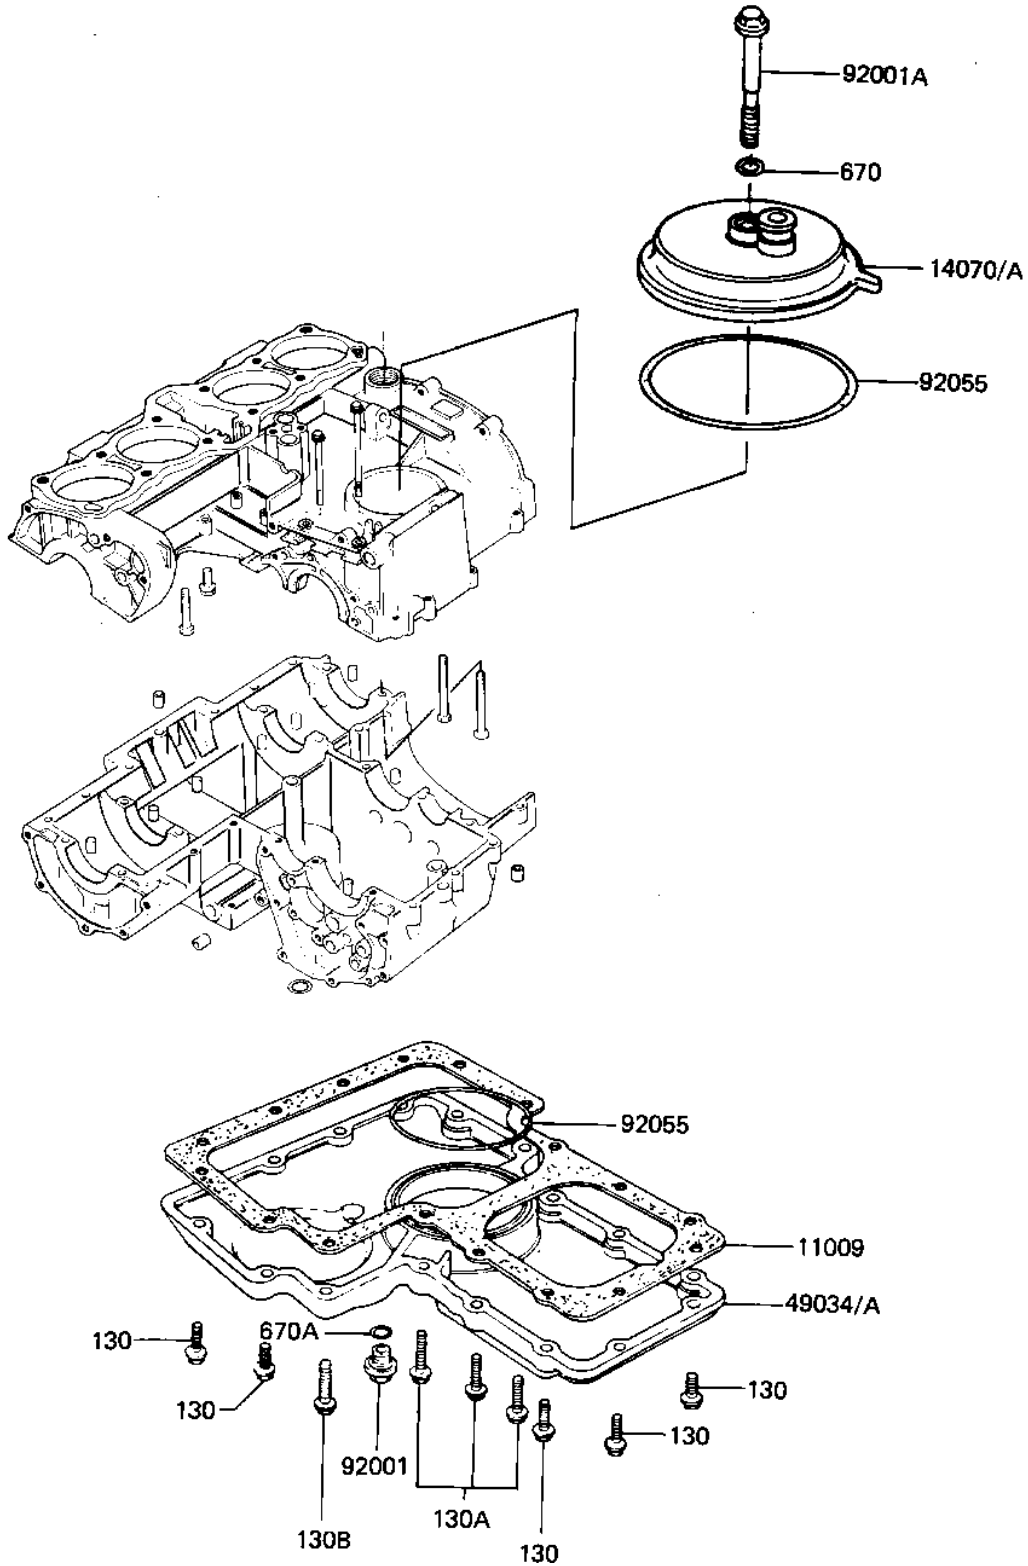

1982 LTD

PARTS DIAGRAM

BREATHER COVER/OIL PAN

E1432-0008

1982 LTD

PARTS LIST

BREATHER COVER/OIL PAN

Kawasaki

Let the Good Times Roll®

ITEM NAME

PART NUMBER

QUANTITY
