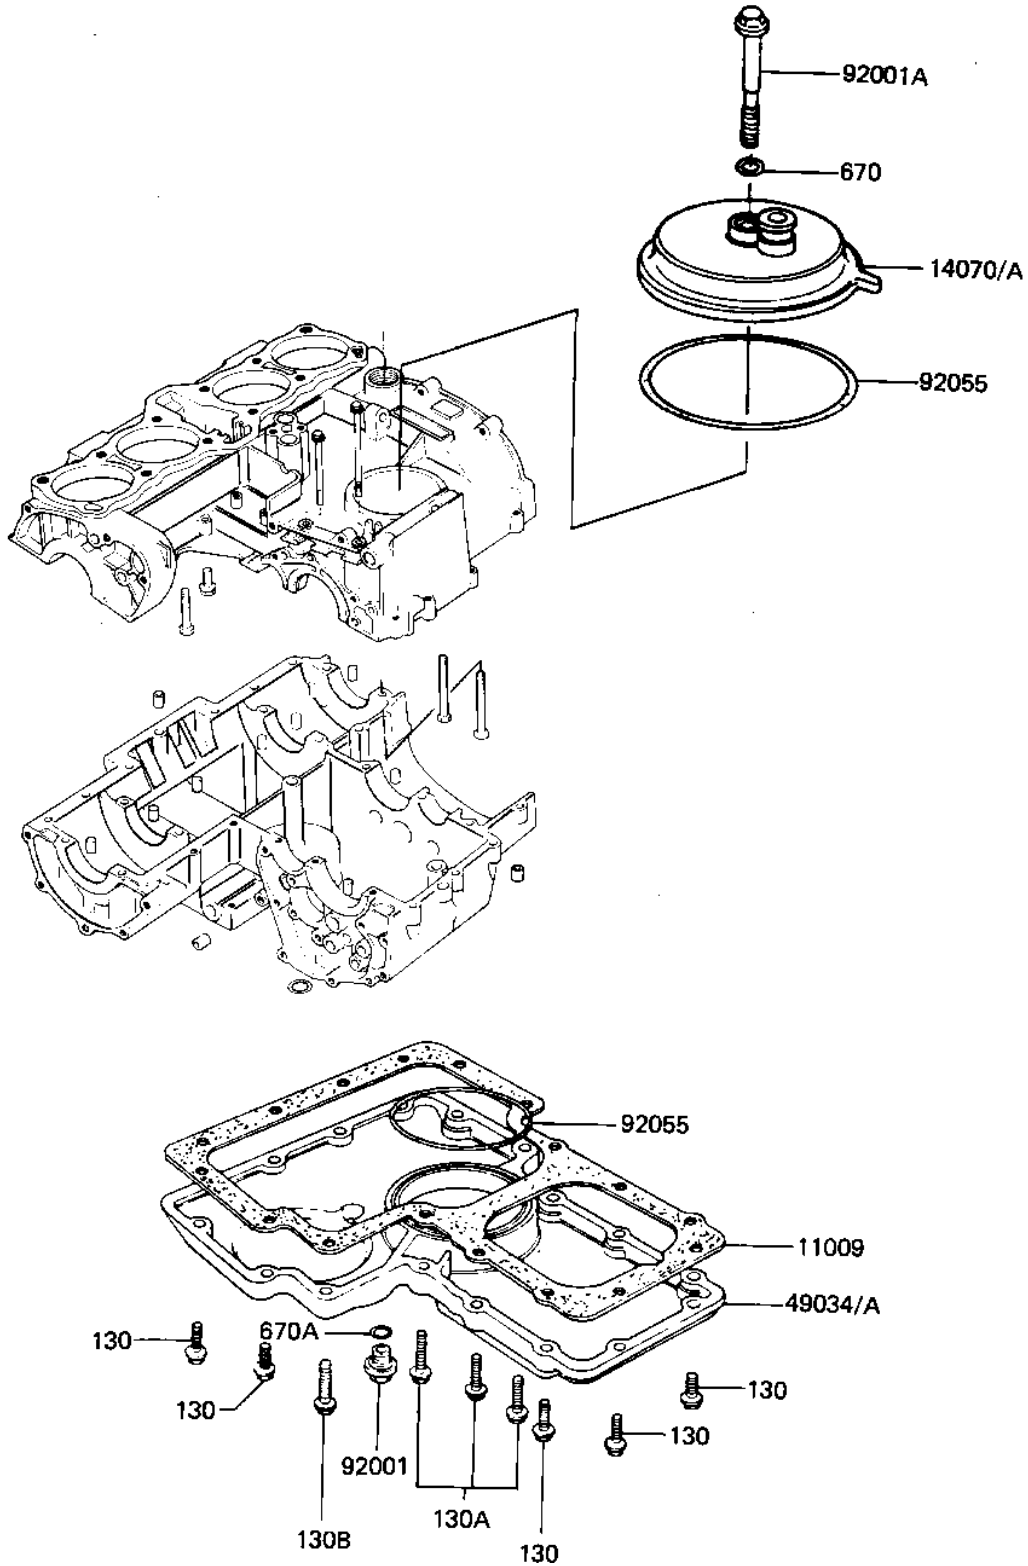

1981 LTD

PARTS DIAGRAM

BREATHER COVER/OIL PAN

E1432-0008

1981 LTD

PARTS LIST

BREATHER COVER/OIL PAN

Kawasaki

Let the Good Times Roll®

ITEM NAME

PART NUMBER

QUANTITY
