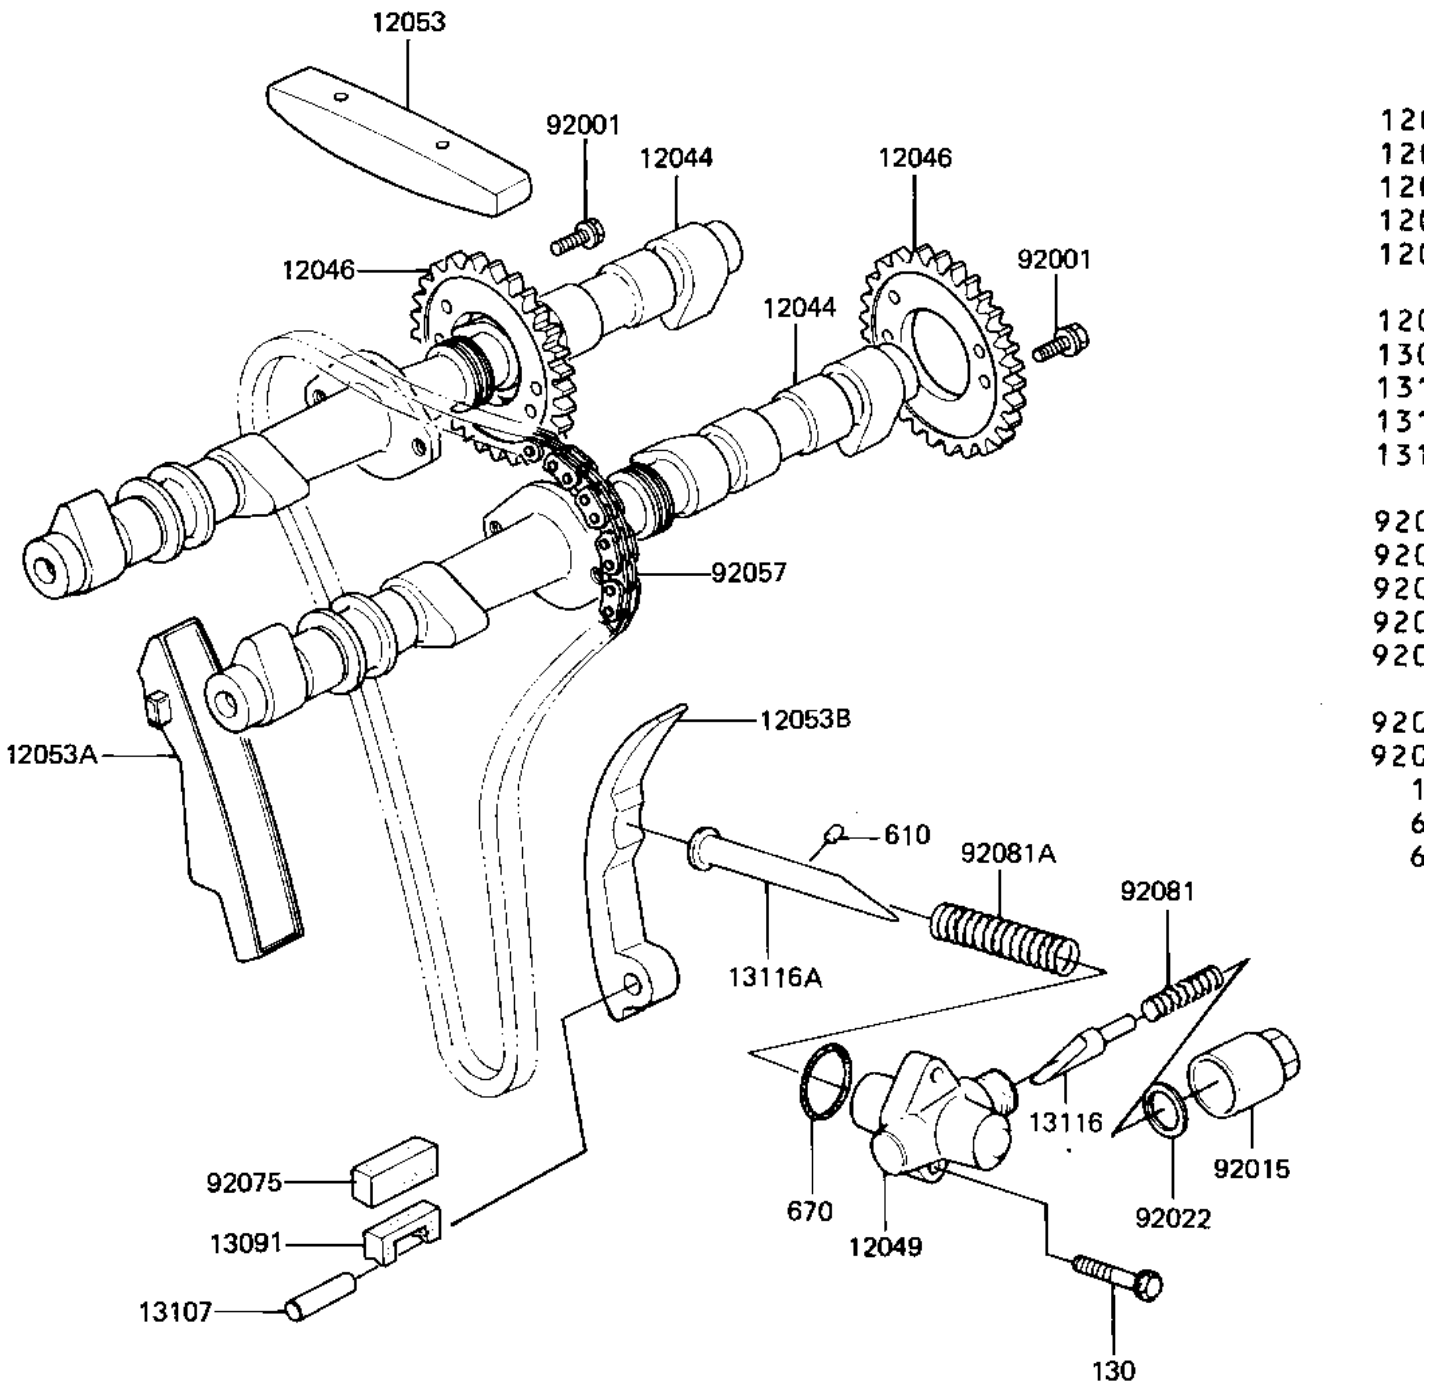

1981 LTD

PARTS DIAGRAM

CAMSHAFTS/CHAIN/TENSIONER

E1230-0005

1981 LTD

PARTS LIST

CAMSHAFTS/CHAIN/TENSIONER

ITEM NAME

PART NUMBER

QUANTITY
