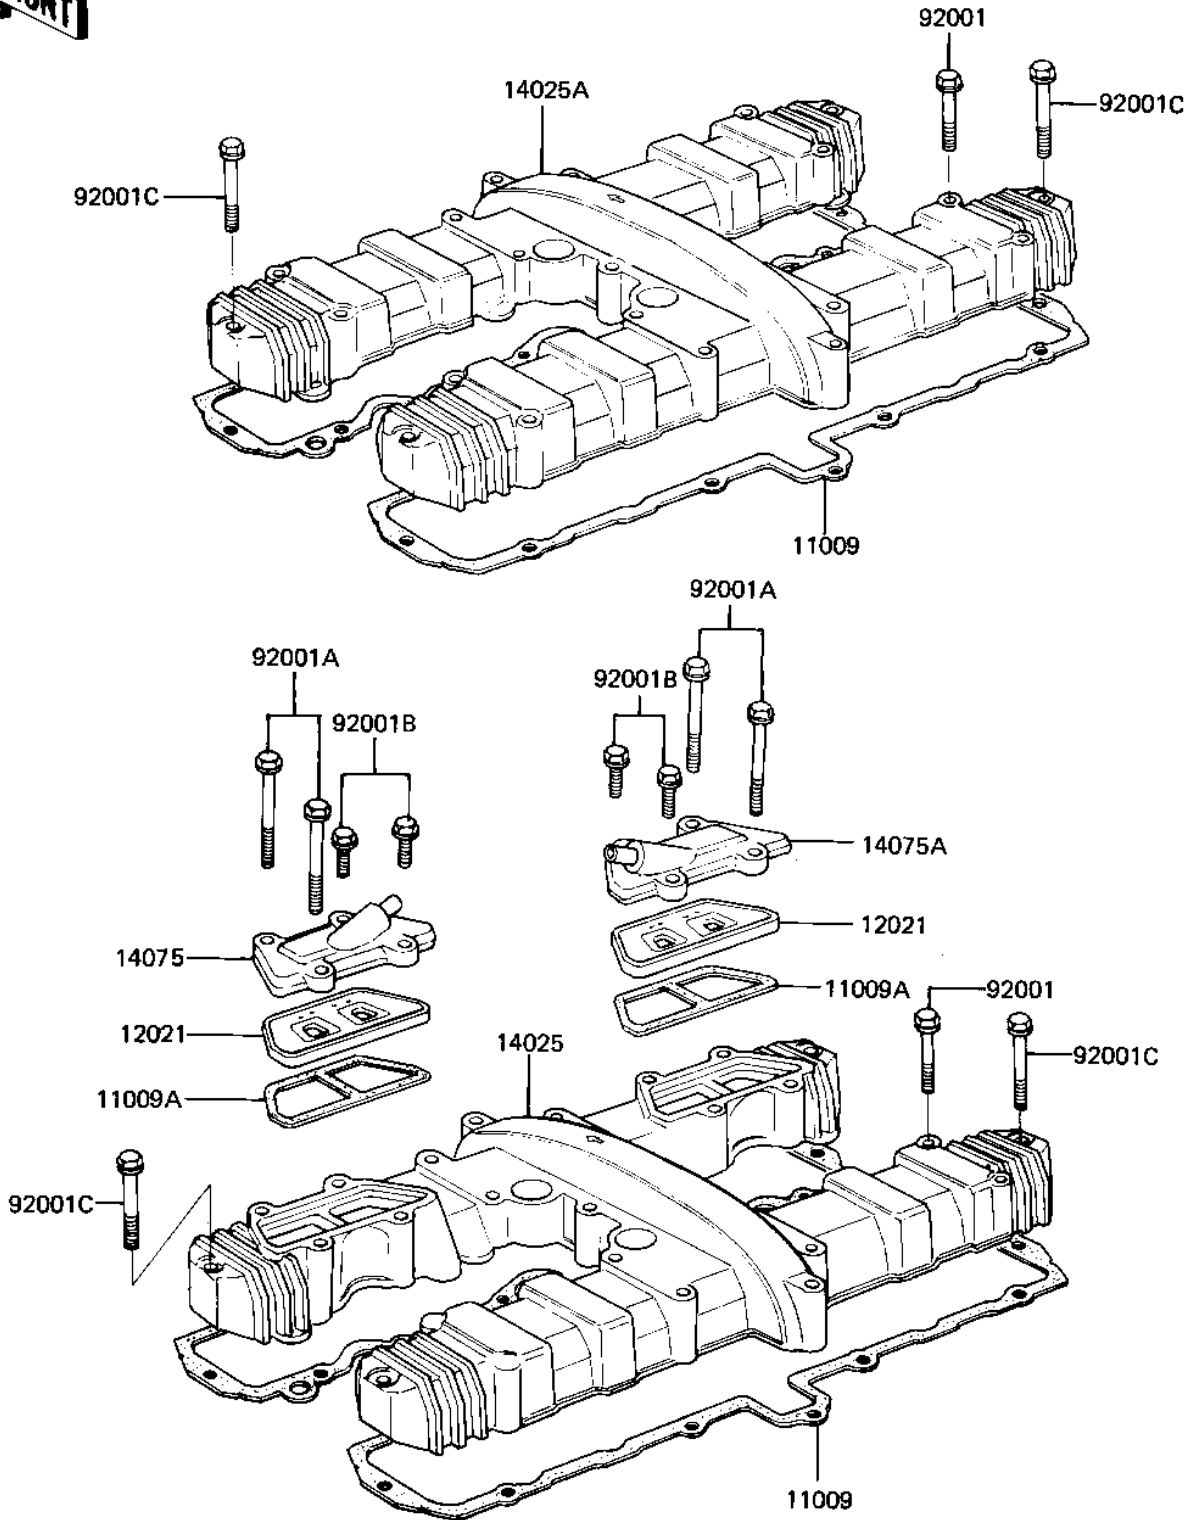

1982 LTD

PARTS DIAGRAM

CYLINDER HEAD COVER

E1112-0021

1982 LTD

PARTS LIST

CYLINDER HEAD COVER

ITEM NAME

PART NUMBER

QUANTITY
