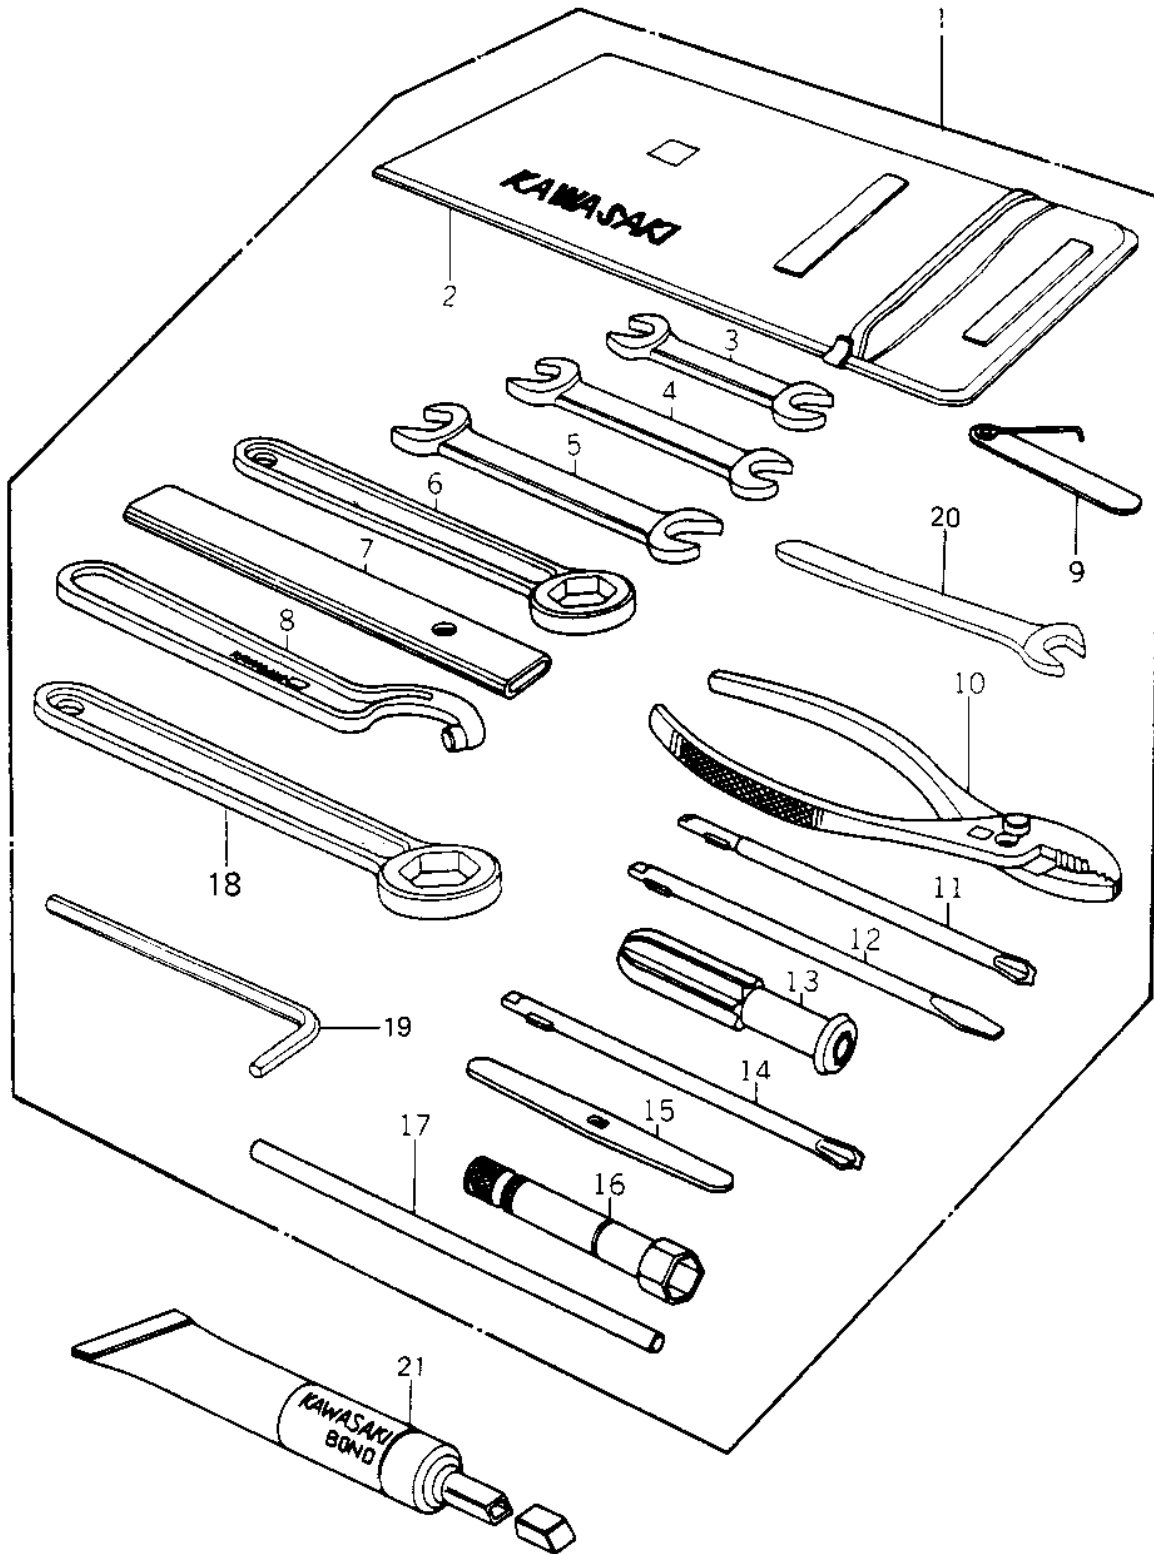

1980 Police 1000

PARTS DIAGRAM

OWNER TOOLS ('79-'81 C2/C3/C4)

R
A

- 1
- 1
- 1
- 1
- 1
- 1
- 1
- 1
- 1
- 1
- 2
- 2

1027-98

1980 Police 1000

PARTS LIST

OWNER TOOLS ('79-'81 C2/C3/C4)

ITEM NAME

PART NUMBER

QUANTITY
