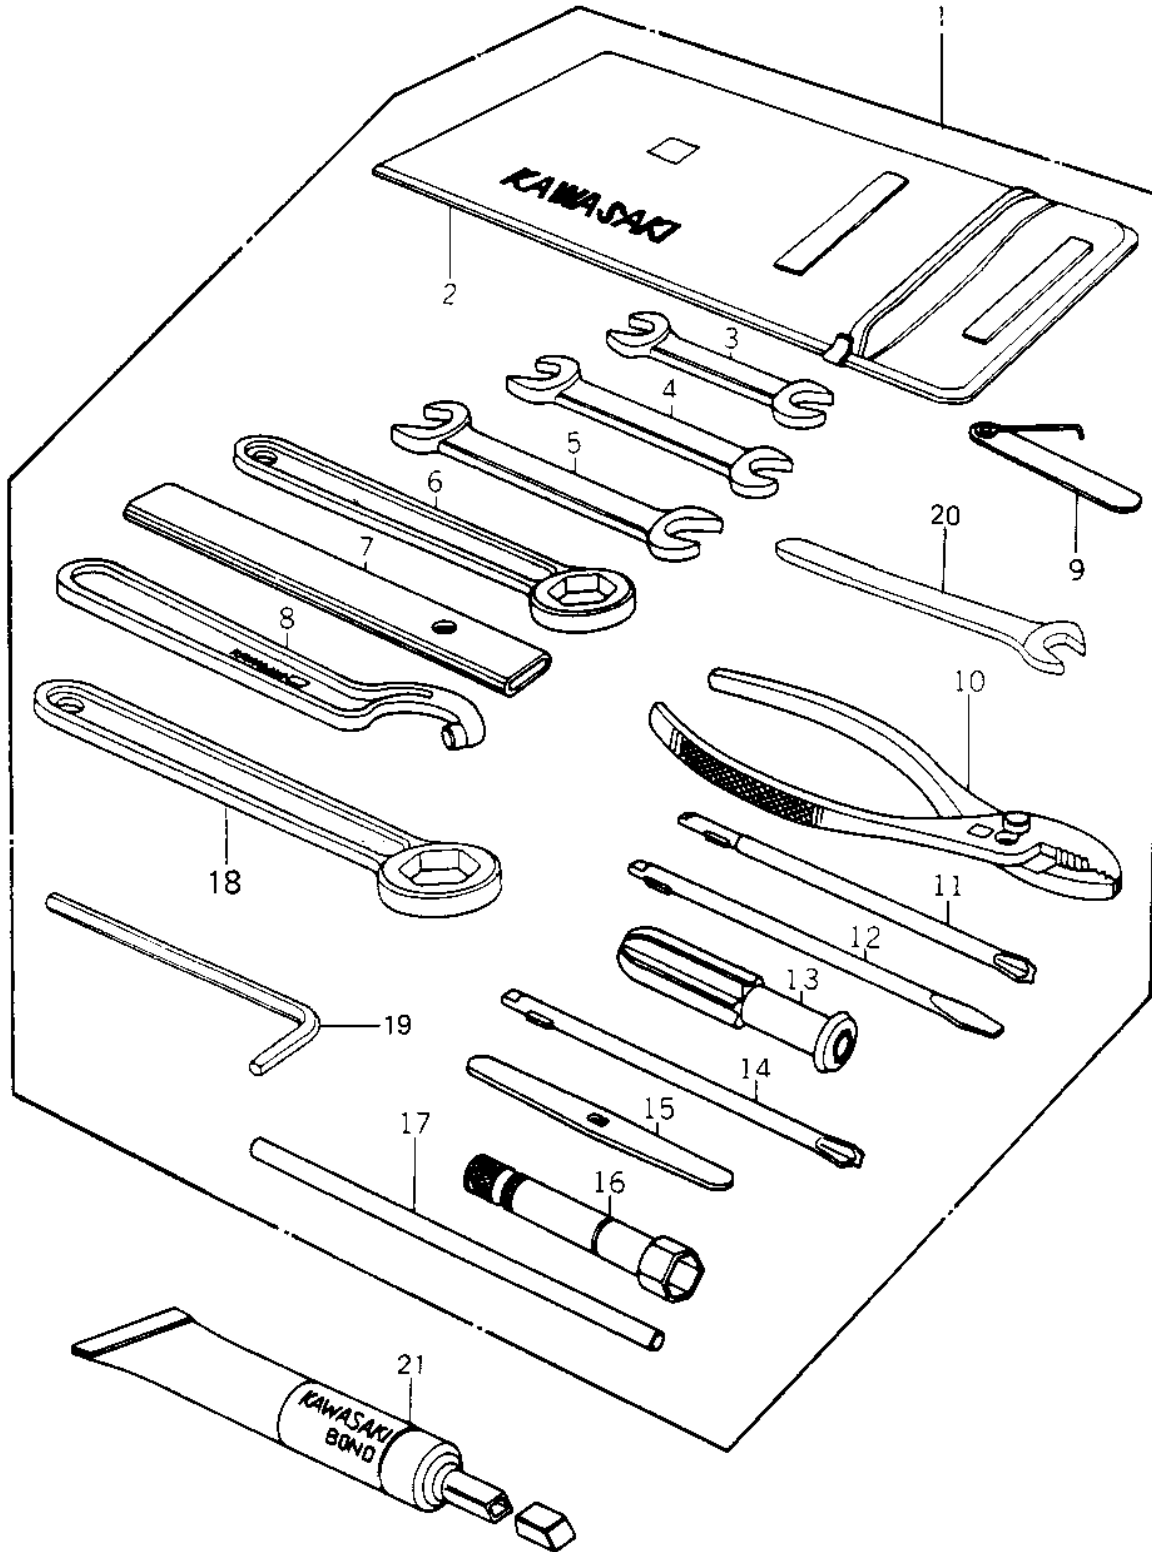

1980 Police 1000

PARTS DIAGRAM

OWNER TOOLS ('79-'81 C2/C3/C4)

R
A

- 1
- 1
- 1
- 1
- 1
- 1
- 1
- 1
- 1
- 1
- 2
- 2

1027-98

1980 Police 1000

PARTS LIST

OWNER TOOLS ('79-'81 C2/C3/C4)

ITEM NAME

PART NUMBER

QUANTITY
