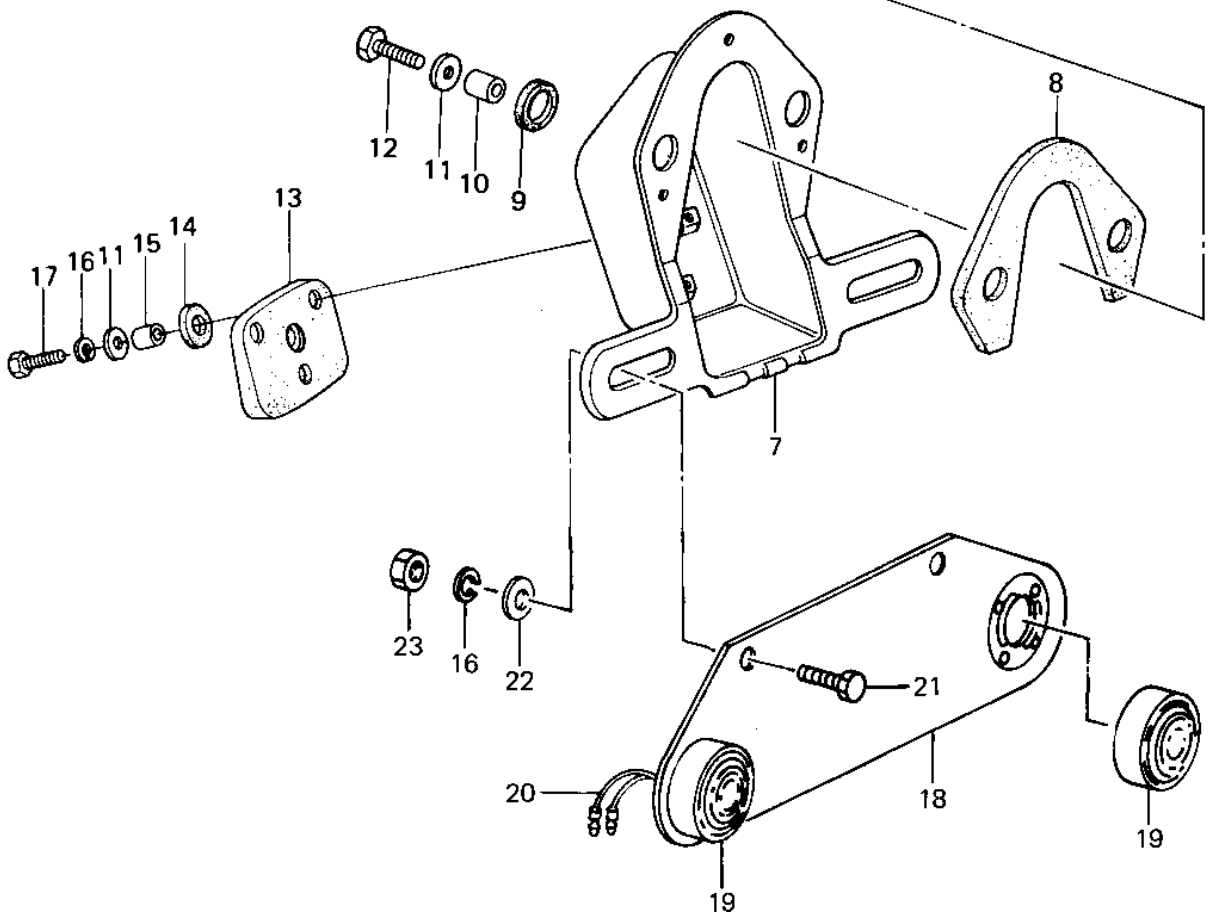

1980 Police 1000

PARTS DIAGRAM

TAILLIGHT ('79-'81 C2/C3/C4)

1021

1980 Police 1000

PARTS LIST

TAILIGHT ('79-'81 C2/C3/C4)

ITEM NAME

PART NUMBER

QUANTITY
