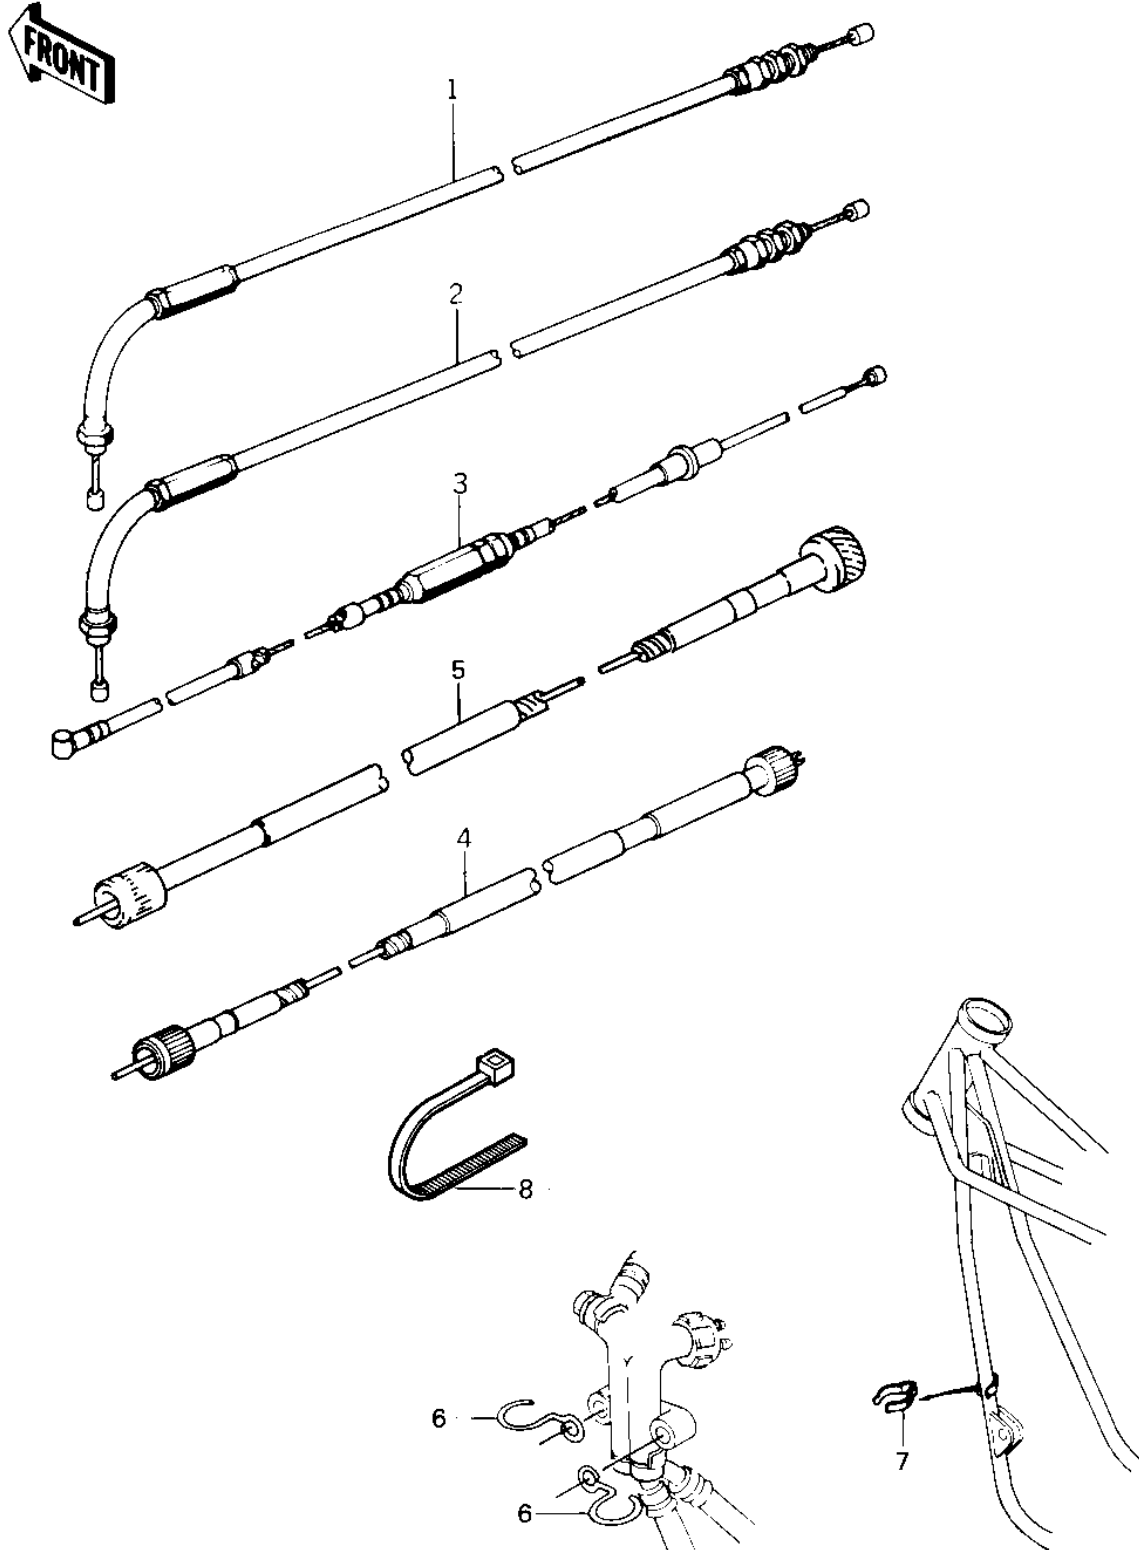

1980 Police 1000

PARTS DIAGRAM

CABLES ('79-'81 C2/C3/C4)

—
—

102

1980 Police 1000

PARTS LIST

CABLES ('79-'81 C2/C3/C4)

ITEM NAME

PART NUMBER

QUANTITY
