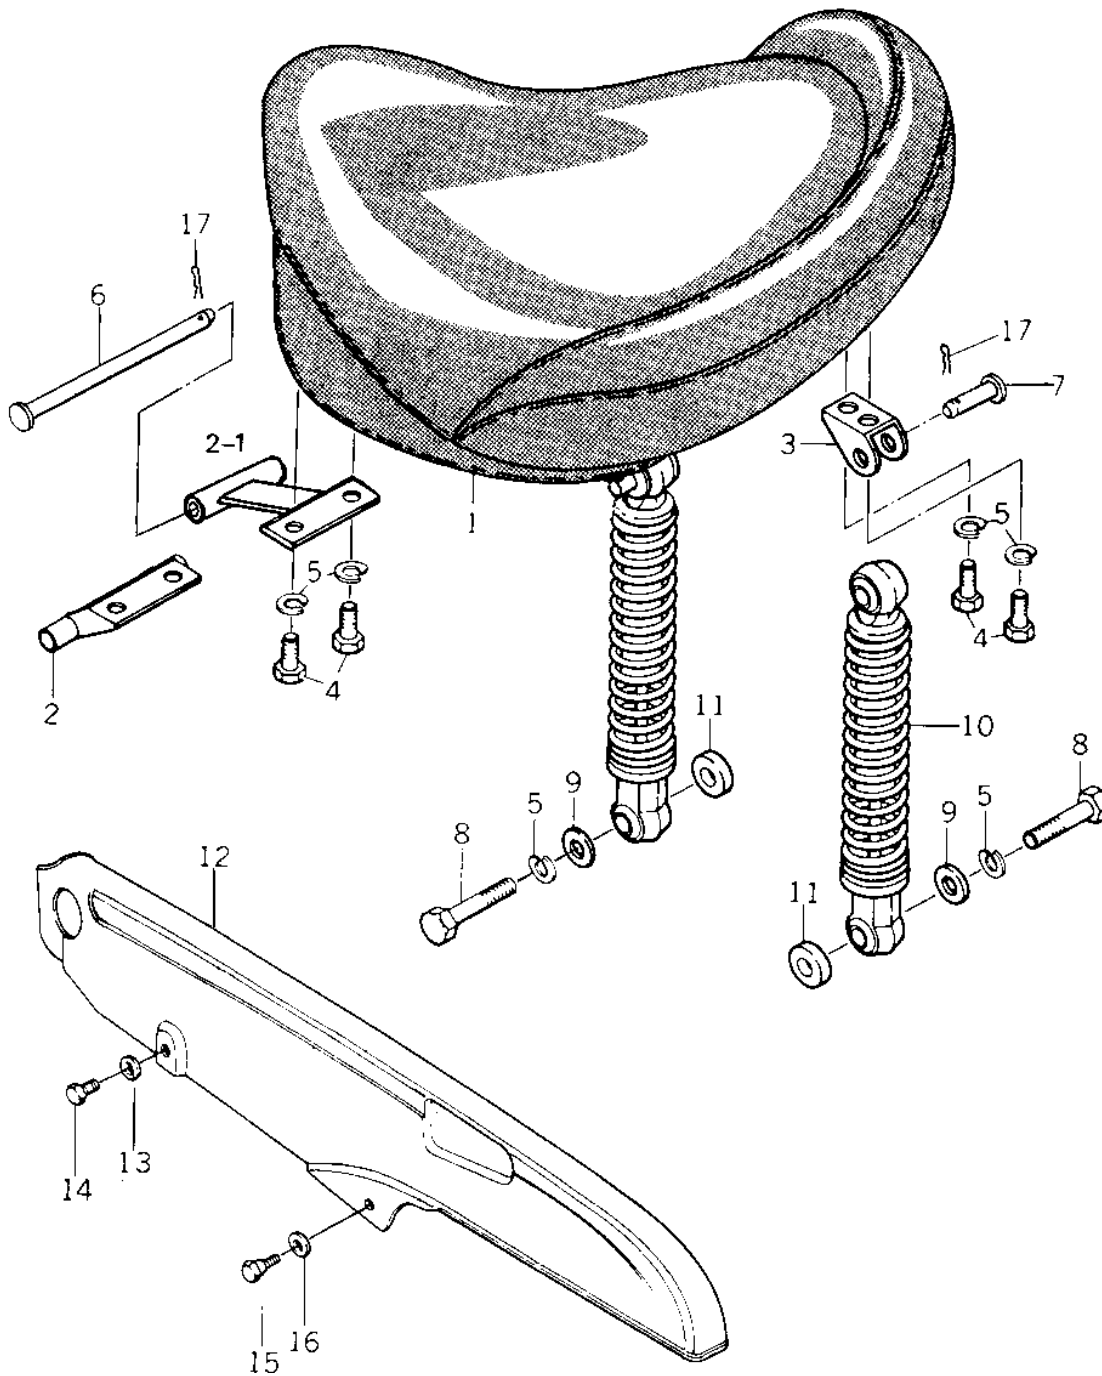

1979 Police 1000

PARTS DIAGRAM

SEAT/CHAIN COVER ('79-'81 C2/C3/C4)

1021

1979 Police 1000

PARTS LIST

SEAT/CHAIN COVER ('79-'81 C2/C3/C4)

ITEM NAME	PART NUMBER	QUANTITY
SEAT ASSY (Ref # 1)	53002-4002	1
BRACKET,SEAT,FRONT (Ref # 2)	32046-1006	1
BRACKET,SEAT,REAR (Ref # 3)	32046-1004	2
BOLT-SMALL-UPSET,8X1 (Ref # 4)	115B0814	6
WASHER SPRING 8MM (Ref # 5)	461F0800	8
PIN (Ref # 6)	92043-4001	1
PIN,FOOTREST BAR FIT (Ref # 7)	92043-115	2
BOLT,HEX HEAD,8X45 (Ref # 8)	92001-1219	2
WASHER PLAIN 8MM (Ref # 9)	411B0800	2
SHOCK ABSBR RR (Ref # 10)	45014-1007	2
WASHER 8.5X23.5X4.5 (Ref # 11)	92022-218	2
CASE-CHAIN (Ref # 12)	36014-061	1
WASHER 6.5X20X1.6T (Ref # 13)	92022-125	1
BOLT HEX HEAD 6X18 (Ref # 14)	110N0618	1
BOLT,HEAX HEAD,6X14 (Ref # 15)	92001-115	1
WASHER,8.5X20X1.6 (Ref # 16)	92022-1561	1
PIN,SNAP (Ref # 17)	554A0800	3