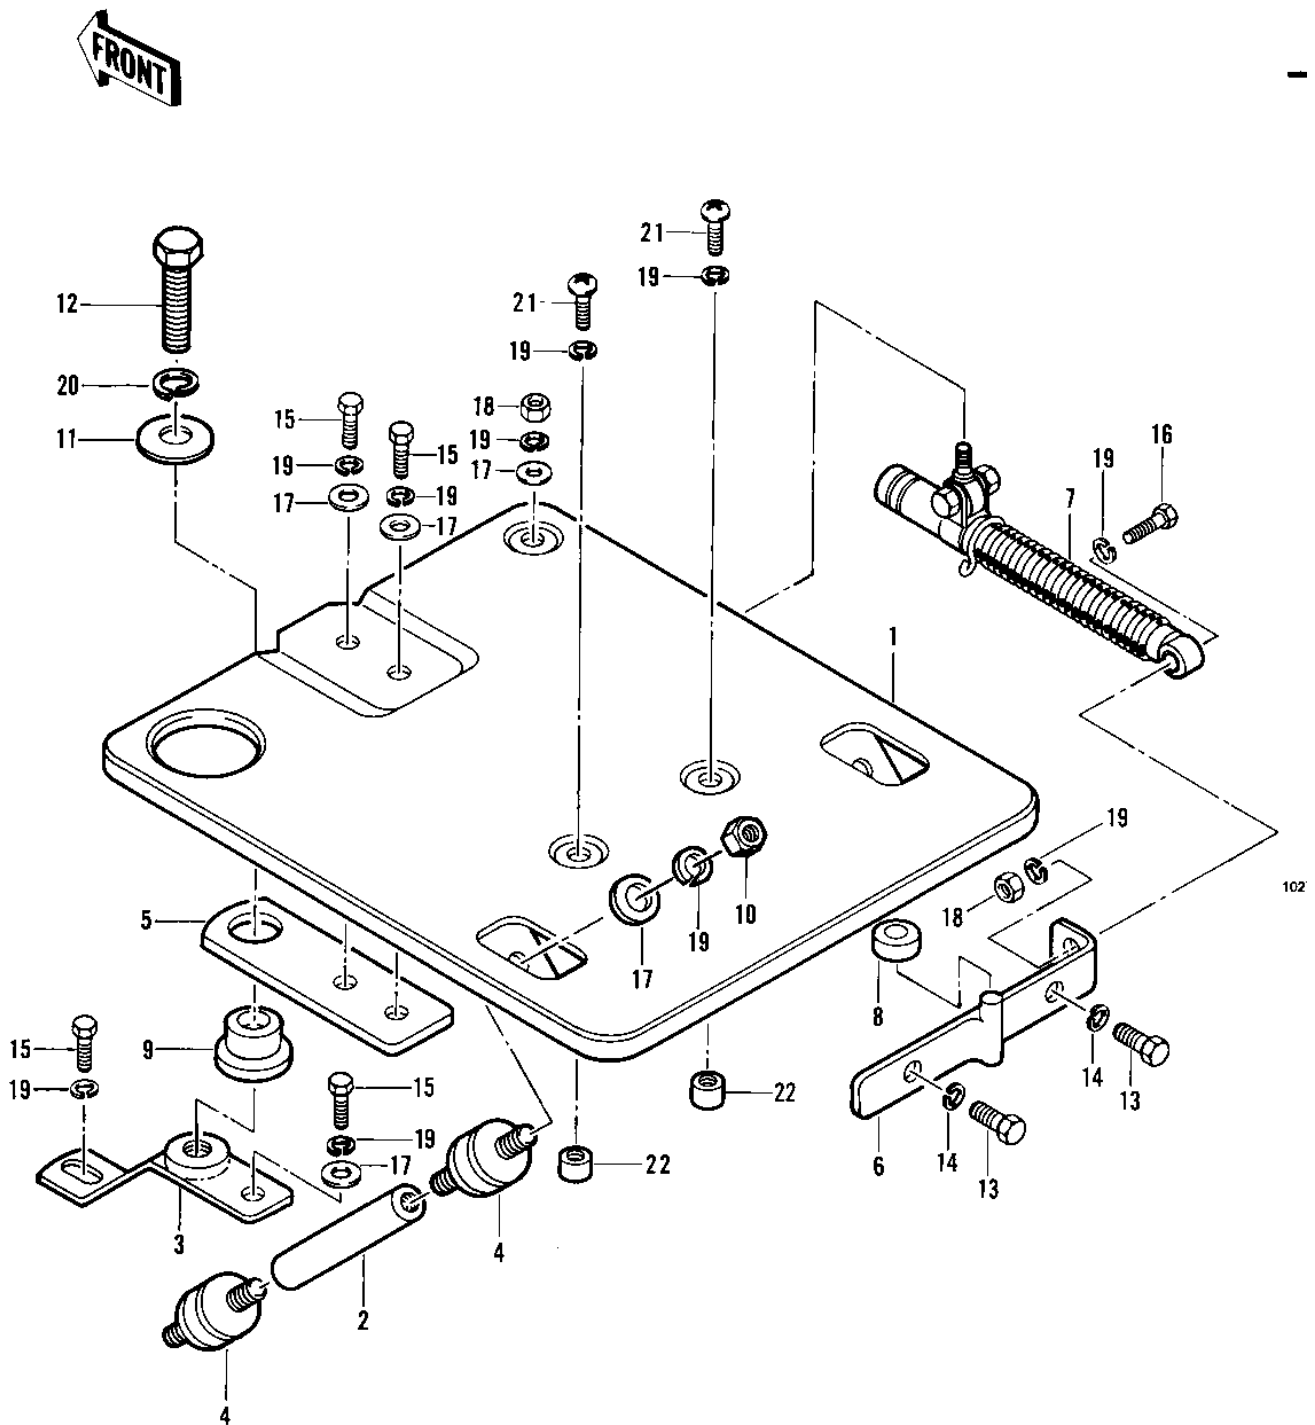

1981 Police 1000

PARTS DIAGRAM

CARRIER (KZ1000-C3/C4)

KZ 1000

1981 Police 1000

PARTS LIST

CARRIER (KZ1000-C3/C4)

Kawasaki

Let the Good Times Roll®

ITEM NAME

PART NUMBER

QUANTITY
