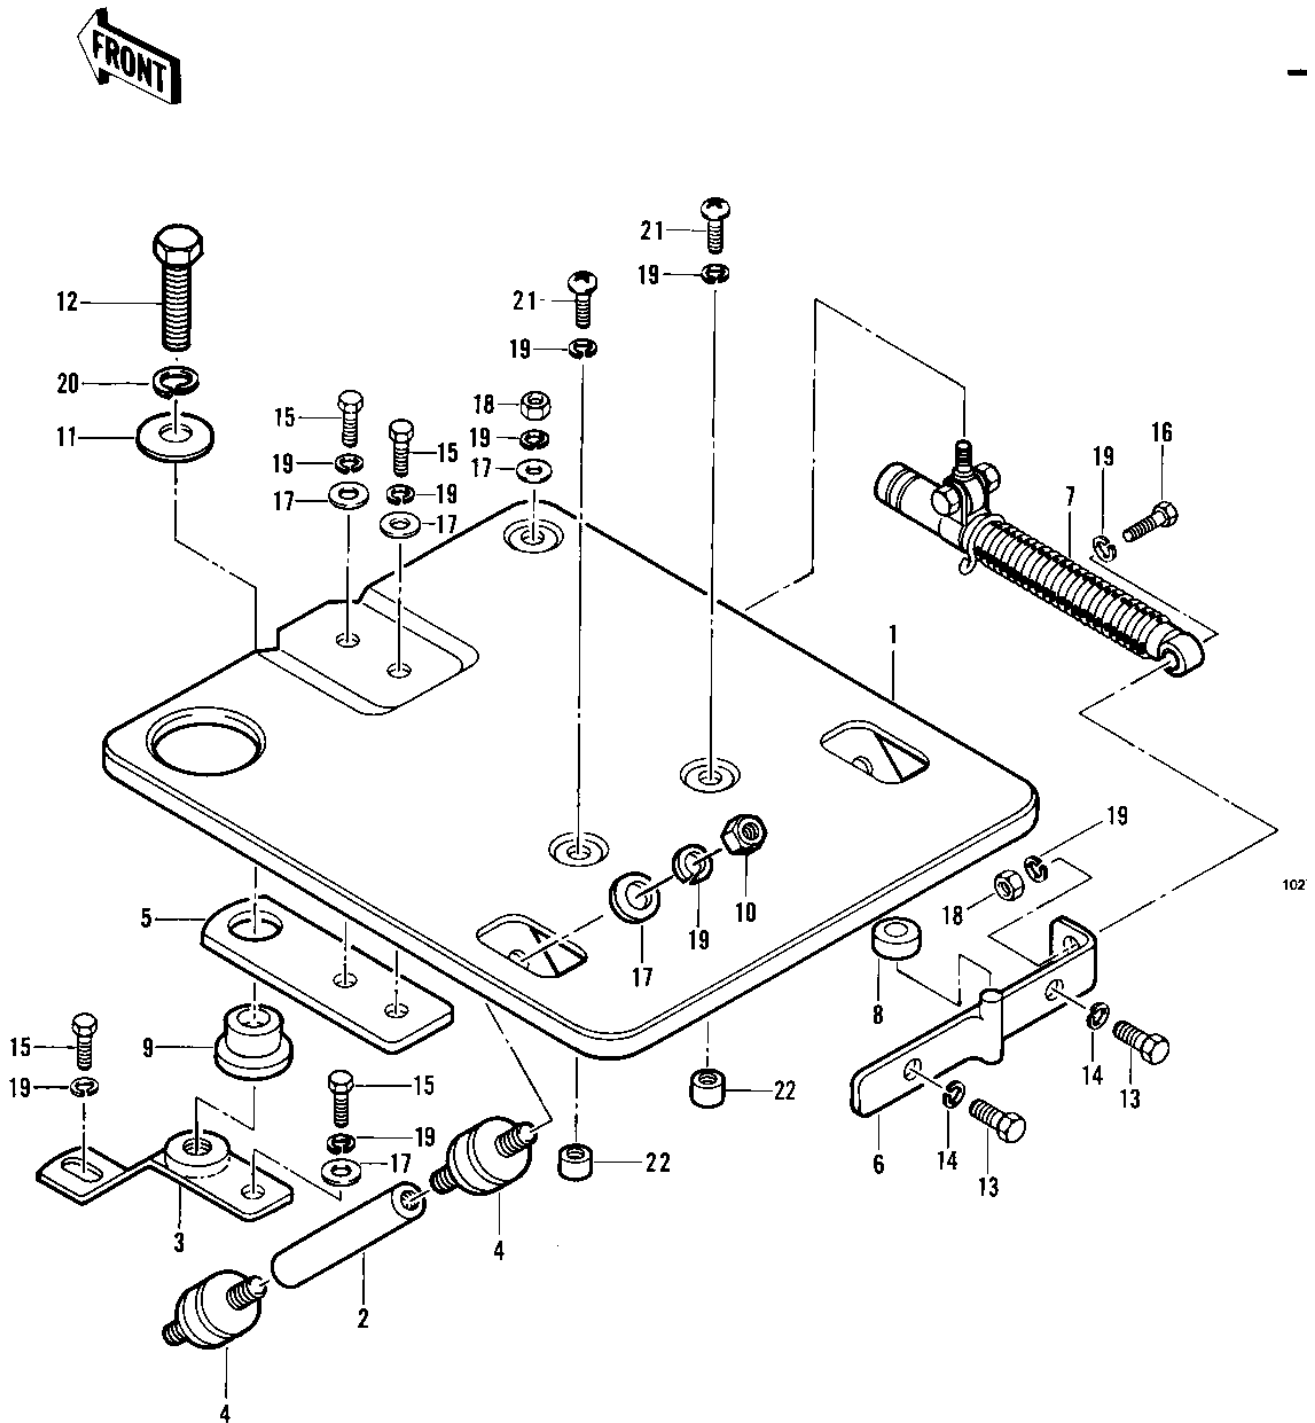

1980 Police 1000

PARTS DIAGRAM

CARRIER (KZ1000-C3/C4)

KZ 1000

1980 Police 1000

PARTS LIST

CARRIER (KZ1000-C3/C4)

ITEM NAME

PART NUMBER

QUANTITY
