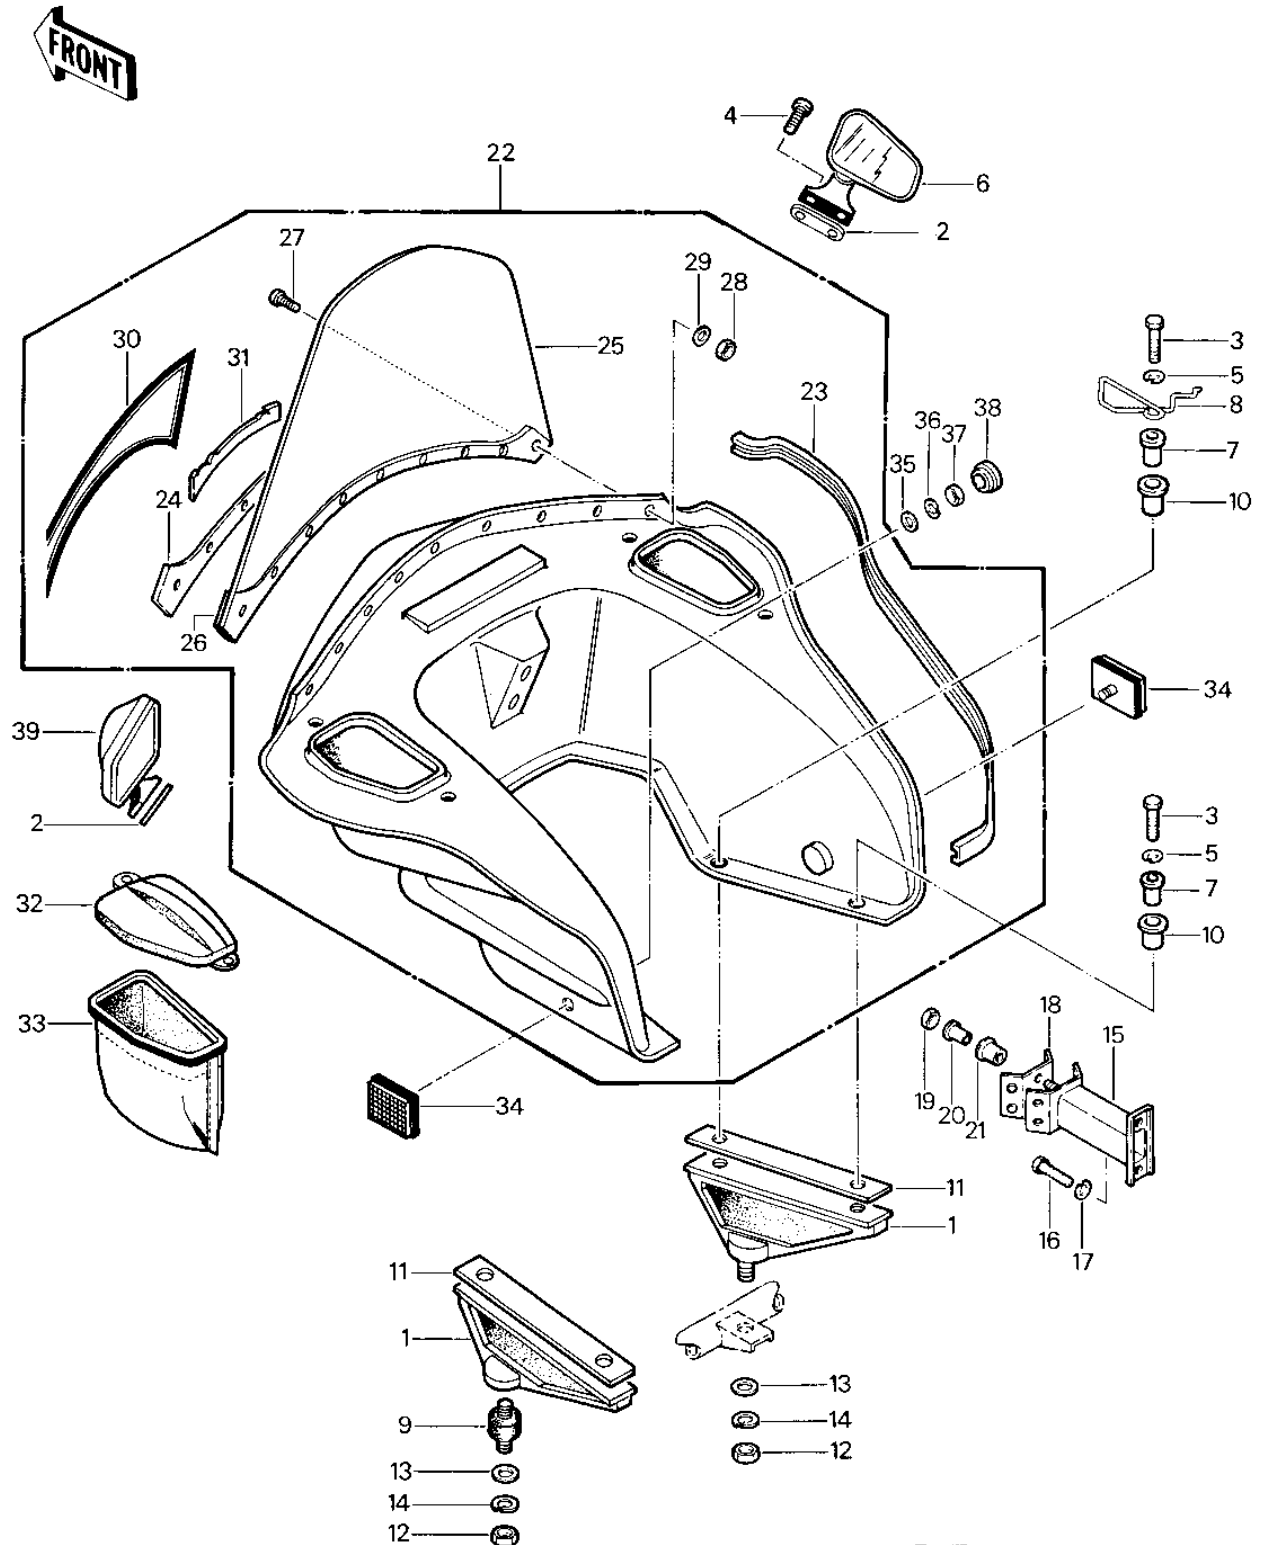

1981 Police 1000

PARTS DIAGRAM FAIRING (KZ1000-C4)

1027

KZ 1000-C4

1981 Police 1000

PARTS LIST

FAIRING (KZ1000-C4)

Kawasaki

Let the Good Times Roll®

ITEM NAME

PART NUMBER

QUANTITY
