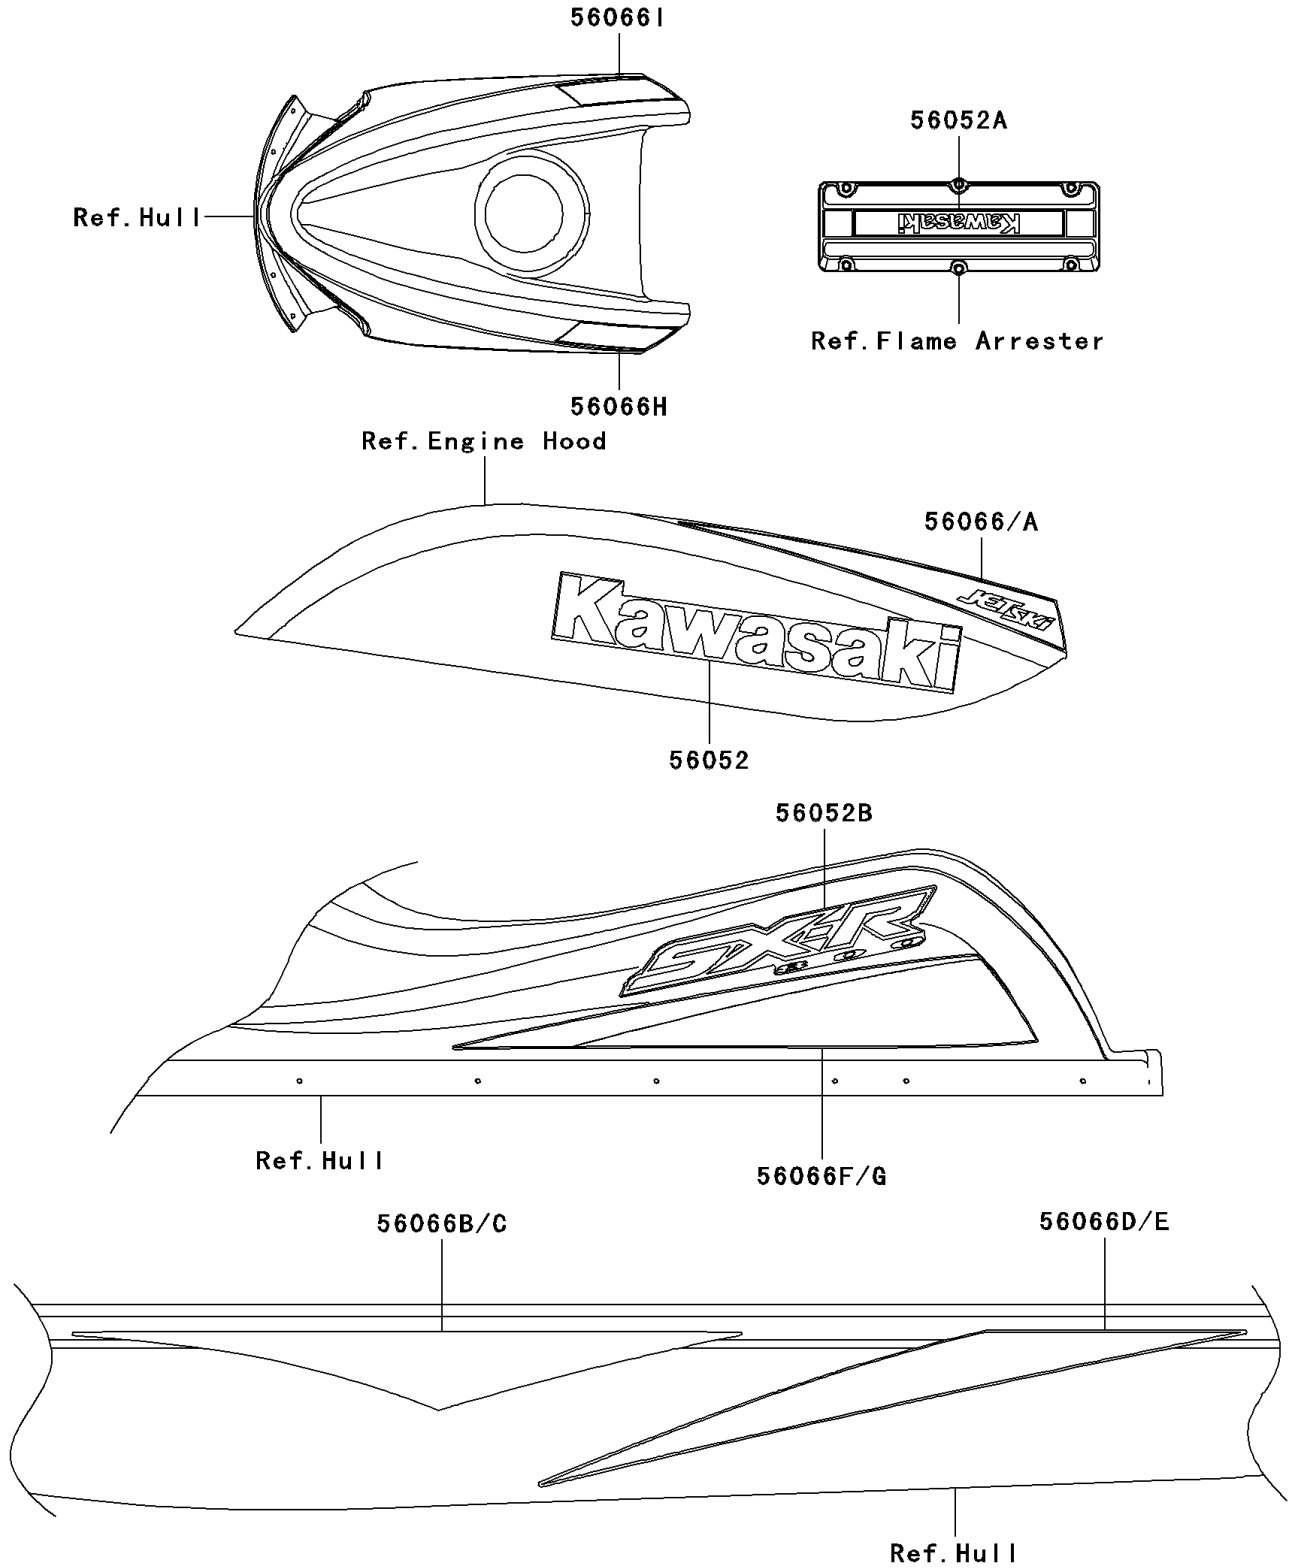

2005 800 SX-R

PARTS DIAGRAM

Decals(Green)(A3)

F3880C

2005 800 SX-R

PARTS LIST

Decals(Green)(A3)

ITEM NAME

PART NUMBER

QUANTITY
