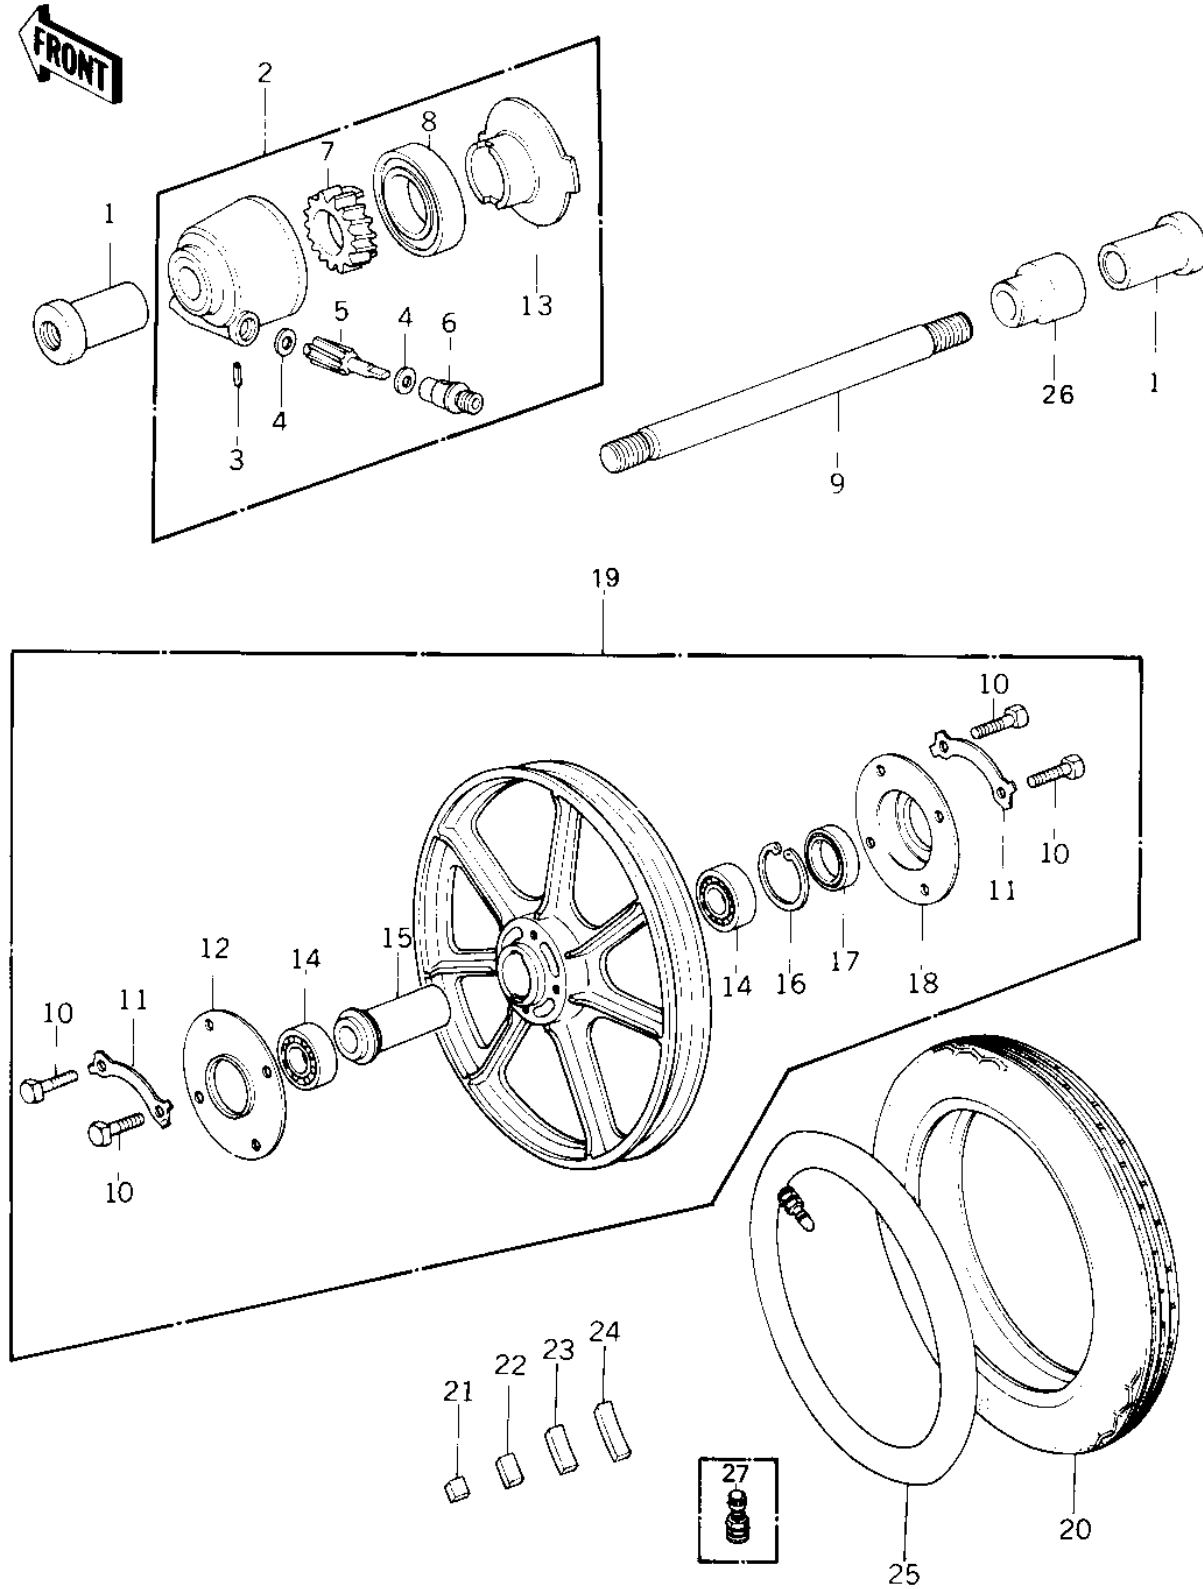

1979 Police 1000

PARTS DIAGRAM

FRONT WHEEL/TIRE/HUB ('79-'81 C2/C3/C4)

102

1979 Police 1000

PARTS LIST

FRONT WHEEL/TIRE/HUB ('79-'81 C2/C3/C4)

ITEM NAME

PART NUMBER

QUANTITY
