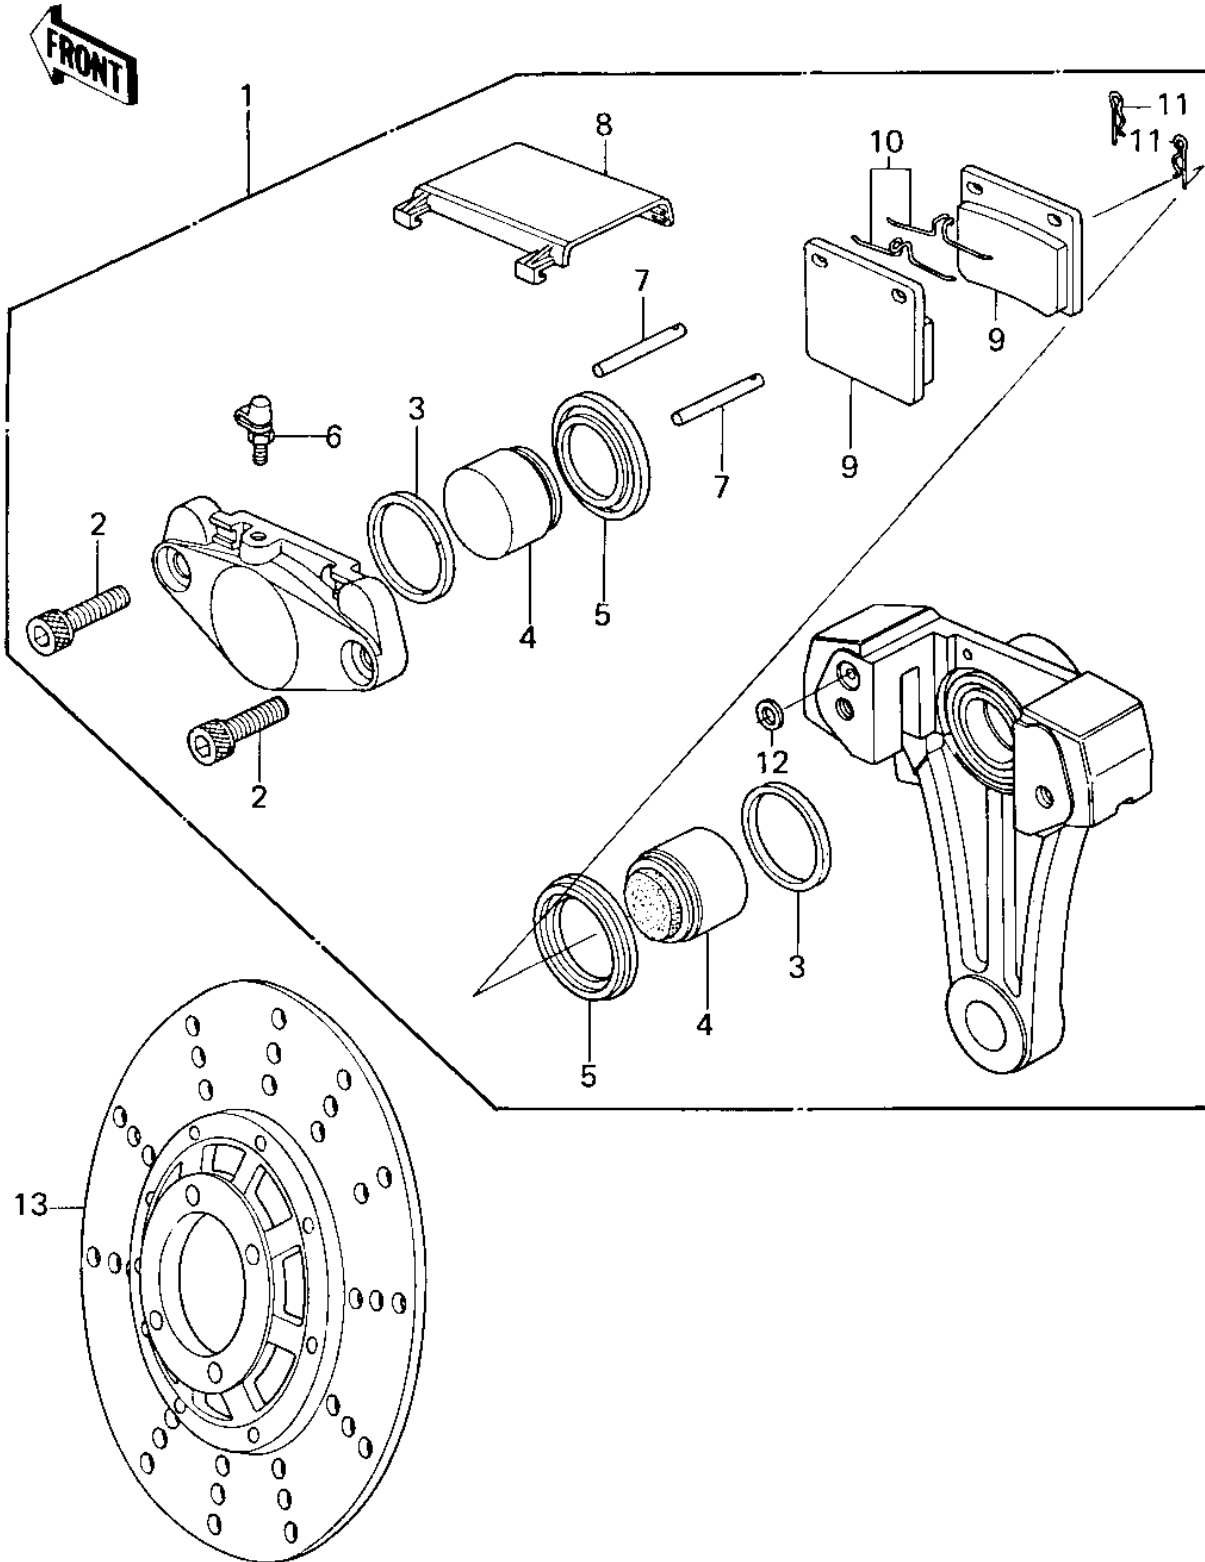

1980 Police 1000

PARTS DIAGRAM

REAR BRAKE ('79-'81 C2/C3/C4)

1980 Police 1000

PARTS LIST

REAR BRAKE ('79-'81 C2/C3/C4)

ITEM NAME

PART NUMBER

QUANTITY
