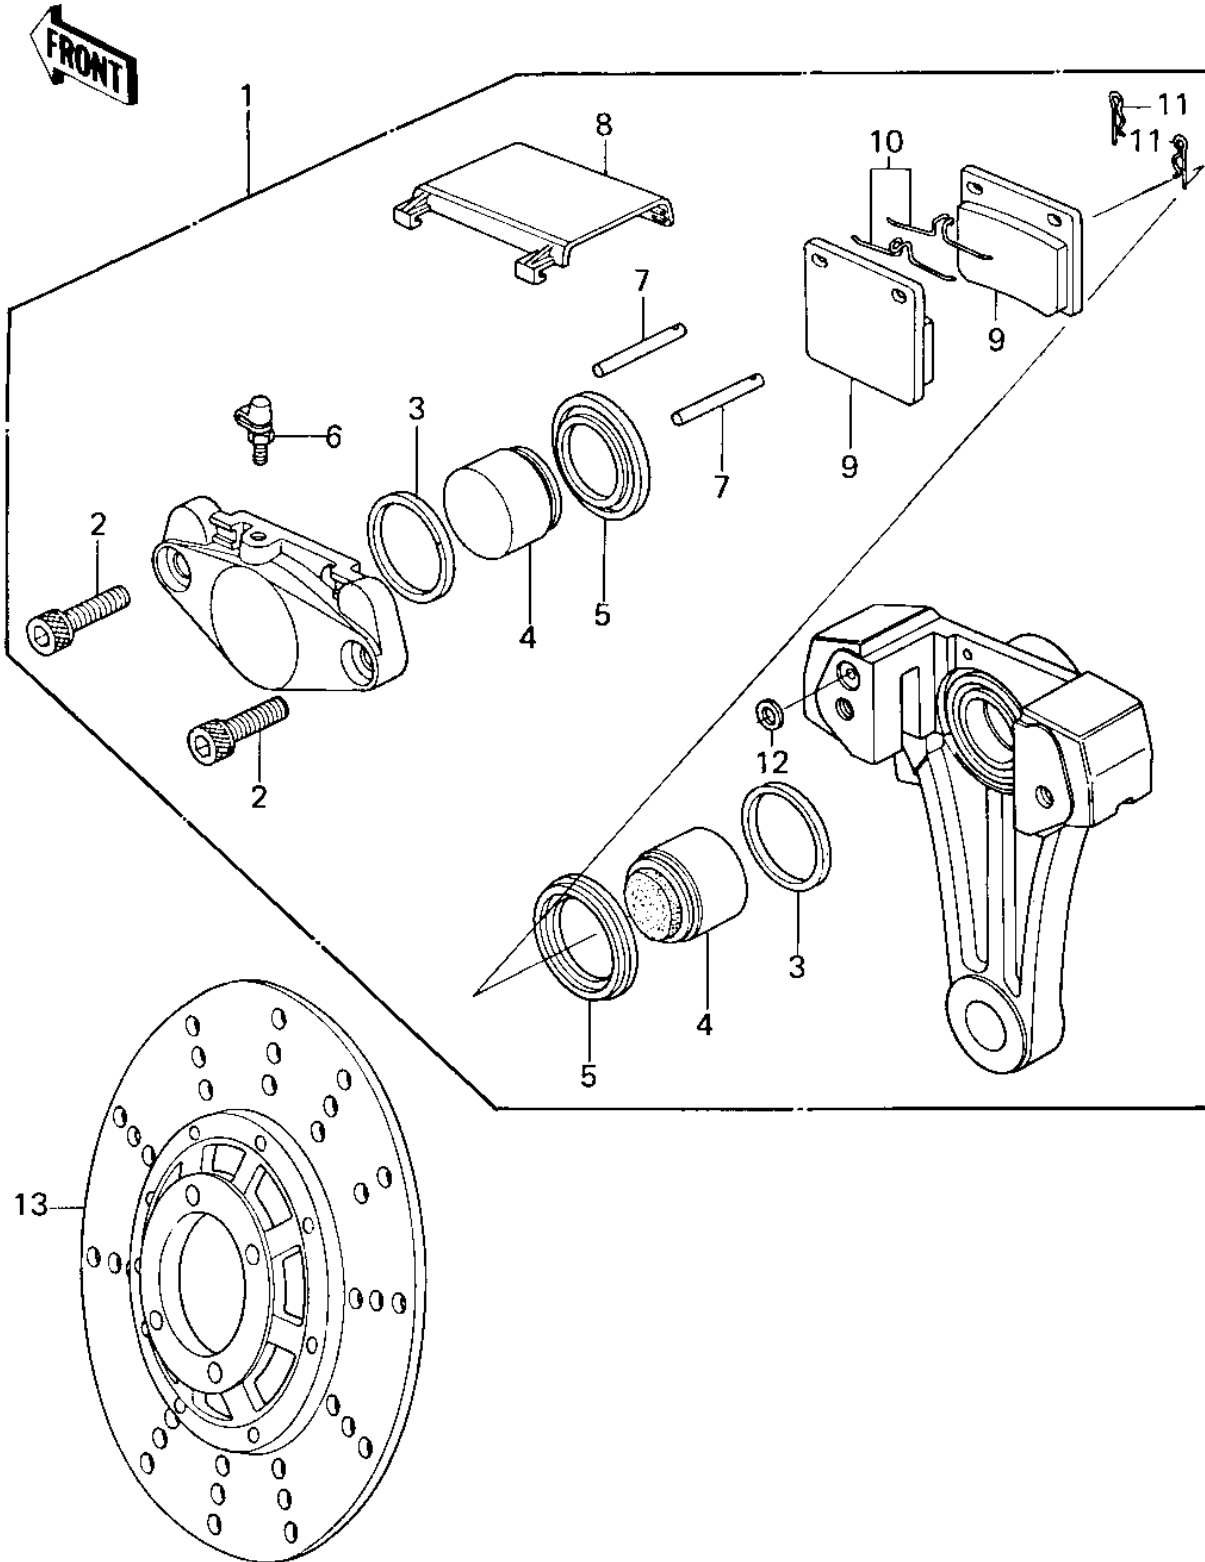

1980 Police 1000

PARTS DIAGRAM

REAR BRAKE ('79-'81 C2/C3/C4)

1980 Police 1000

PARTS LIST

REAR BRAKE ('79-'81 C2/C3/C4)

Kawasaki

Let the Good Times Roll®

ITEM NAME

PART NUMBER

QUANTITY
