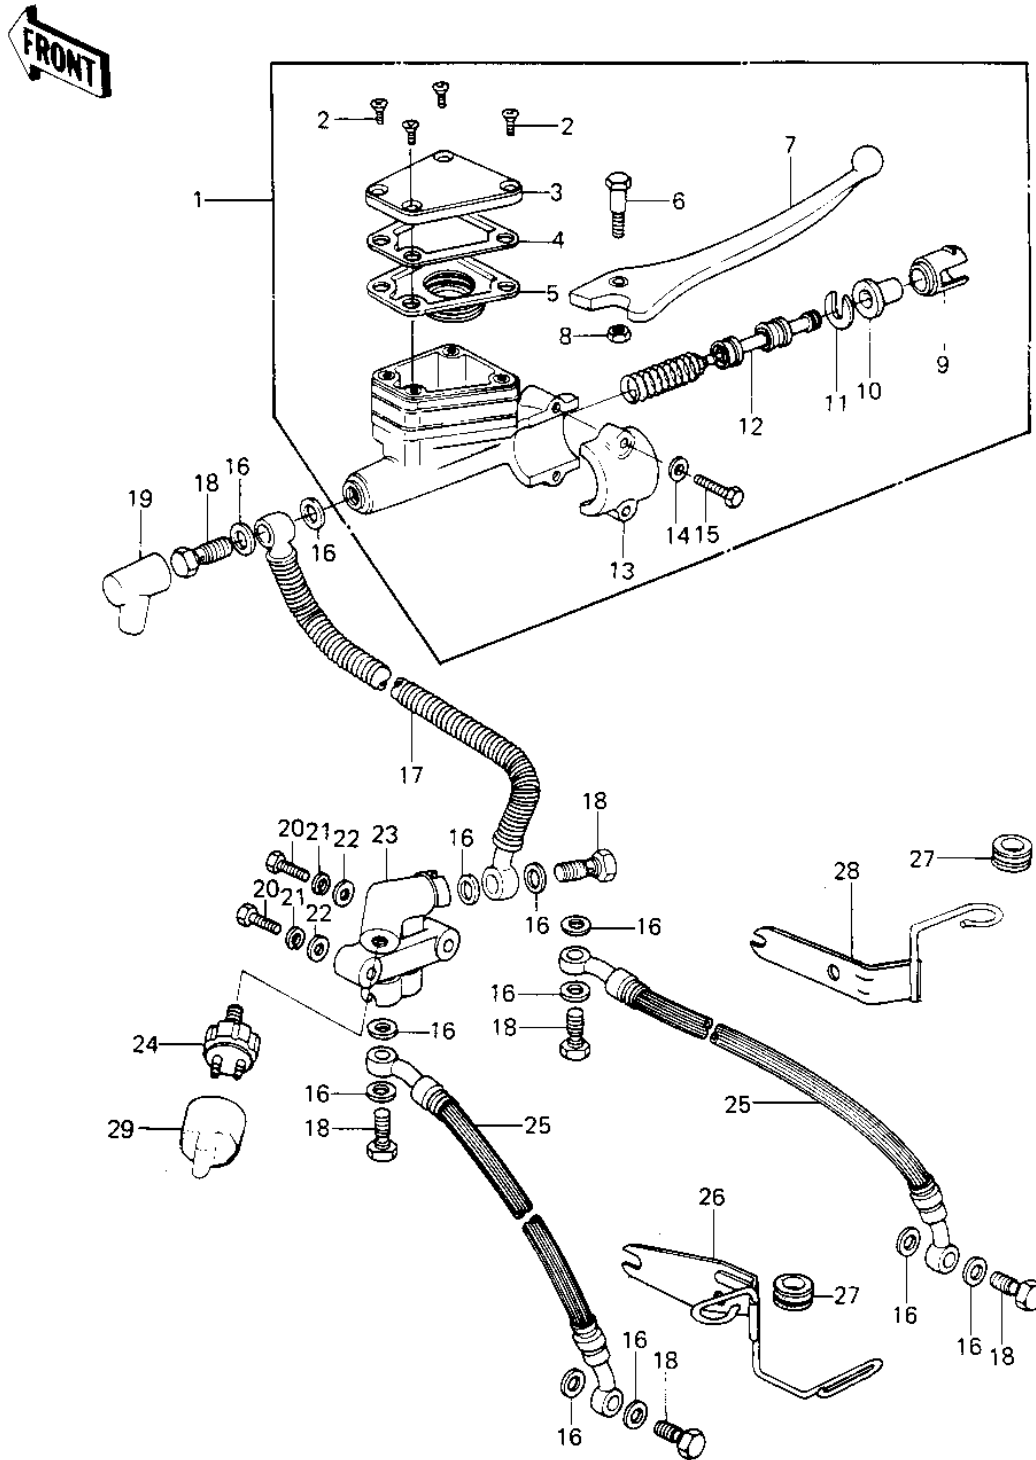

1979 Police 1000

PARTS DIAGRAM

FRONT MASTER CYLINDER (KZ1000-C2/C3)

102

KZ 1000

1979 Police 1000

PARTS LIST

FRONT MASTER CYLINDER (KZ1000-C2/C3)

ITEM NAME	PART NUMBER	QUANTITY
CYLINDER ASSY,MSTR,F (Ref # 1)	43015-1009	1
SCREW,COUNTERSUNK HE (Ref # 2)	92001-1055	4
CAP,OIL CUP (Ref # 3)	43026-1003	1
PLATE,DIAPHRAGM (Ref # 4)	43027-1002	1
DIAPHRAGM (Ref # 5)	43028-1002	1
BOLT,CLUTCH LEV FITT (Ref # 6)	92001-1056	1
LEVER,FRONT BRAKE (Ref # 7)	46092-1002	1
NUT 6MM (Ref # 8)	312B0600	1
LINER,PISTON (Ref # 9)	14008-1007	1
DUST COVER (Ref # 10)	49016-1010	1
STOPER,PISTON (Ref # 11)	43022-1001	1
PISTON-COMP-BRAKE (Ref # 12)	43020-1023	1
HOLDER,MASTER CYLIND (Ref # 13)	43034-1001	1
WASHER PLAIN 6MM (Ref # 14)	411B0600	2
BOLT HEX HEAD 6X25 (Ref # 15)	110N0625	2
WASHER-OIL BOLT (Ref # 16)	43067-001	12
HOSE,FRONT BRAKE (Ref # 17)	43059-022	1
BOLT,OIL,L=23 (Ref # 18)	92002-1888	6
BOOT,DUST (Ref # 19)	49006-1041	1
BOLT,HEX HEAD,6X45 (Ref # 20)	110N0645	2
WASHER SPRING 6MM (Ref # 21)	461F0600	2
WASHER PLAIN 6MM (Ref # 22)	411B0600	2
JOINT,FOUR WAY (Ref # 23)	43075-002	1
SWITCH-FRONT BRAKE (Ref # 24)	43065-001	1
HOSE,CALIPER BRAKE (Ref # 25)	43059-033	2
BRACKET (Ref # 26)	11034-1041	1
DAMPER RUBBER,CYL HS (Ref # 27)	43064-006	2
BRACKET,BRAKE HOSE (Ref # 28)	43063-008	1
CAP,FRONT BRK SWITCH (Ref # 29)	11012-1037	1