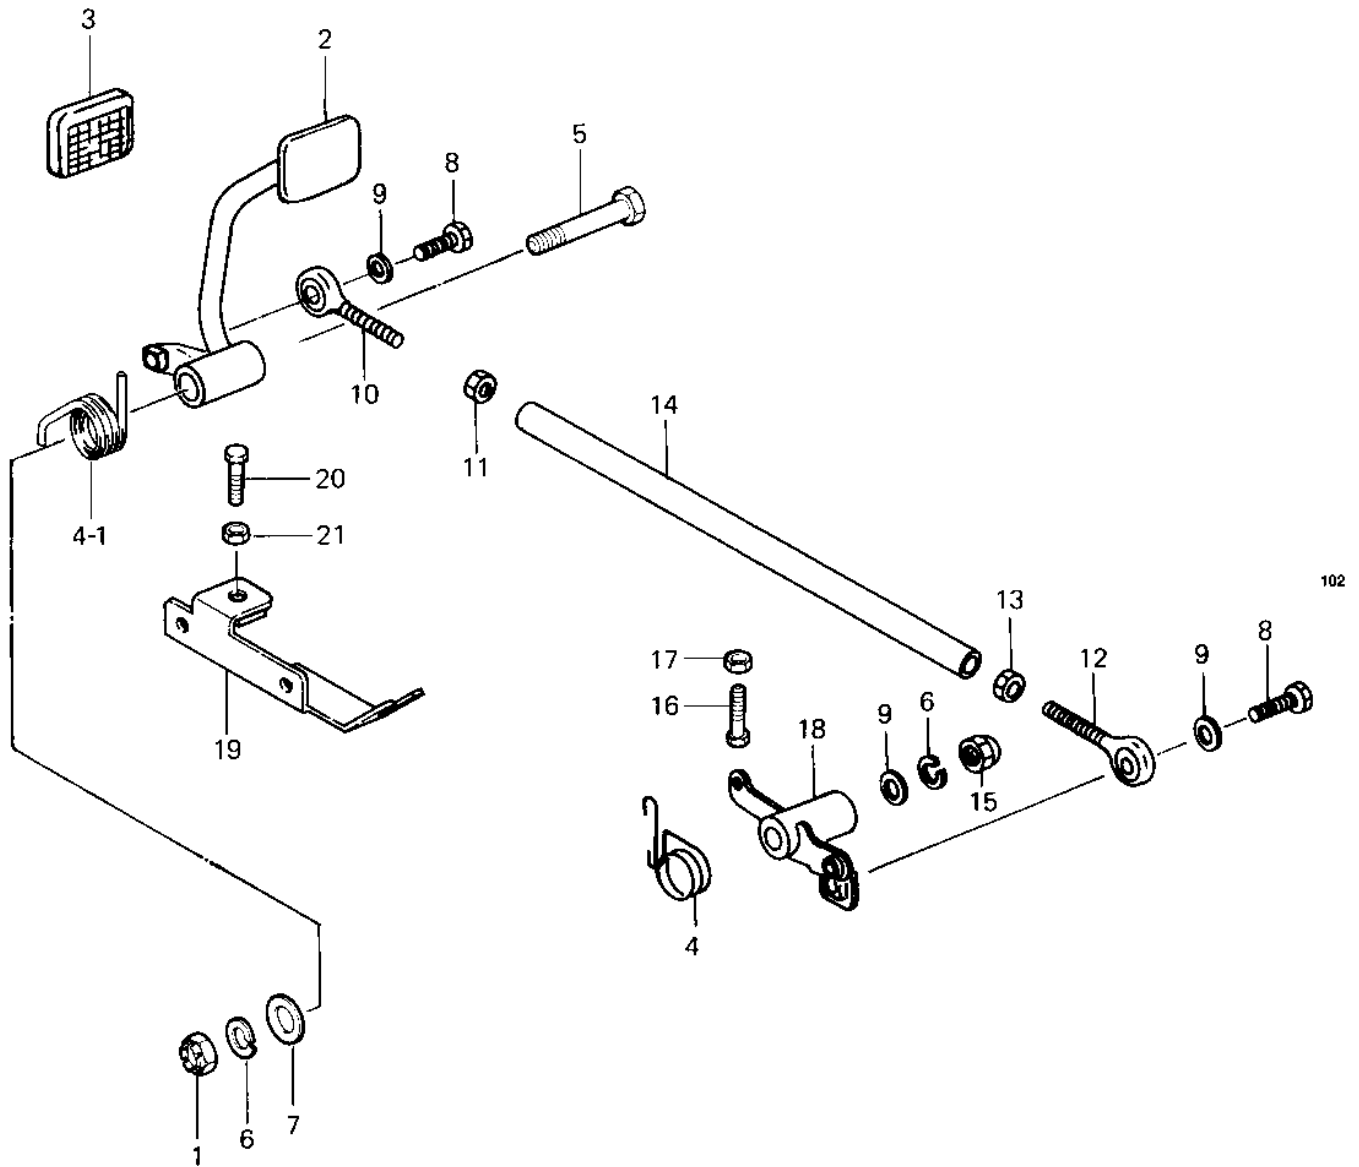

1980 Police 1000

PARTS DIAGRAM

BRAKE PEDAL ('79-'81 C2/C3/C4)

—
—

1980 Police 1000

PARTS LIST

BRAKE PEDAL ('79-'81 C2/C3/C4)

ITEM NAME

PART NUMBER

QUANTITY
