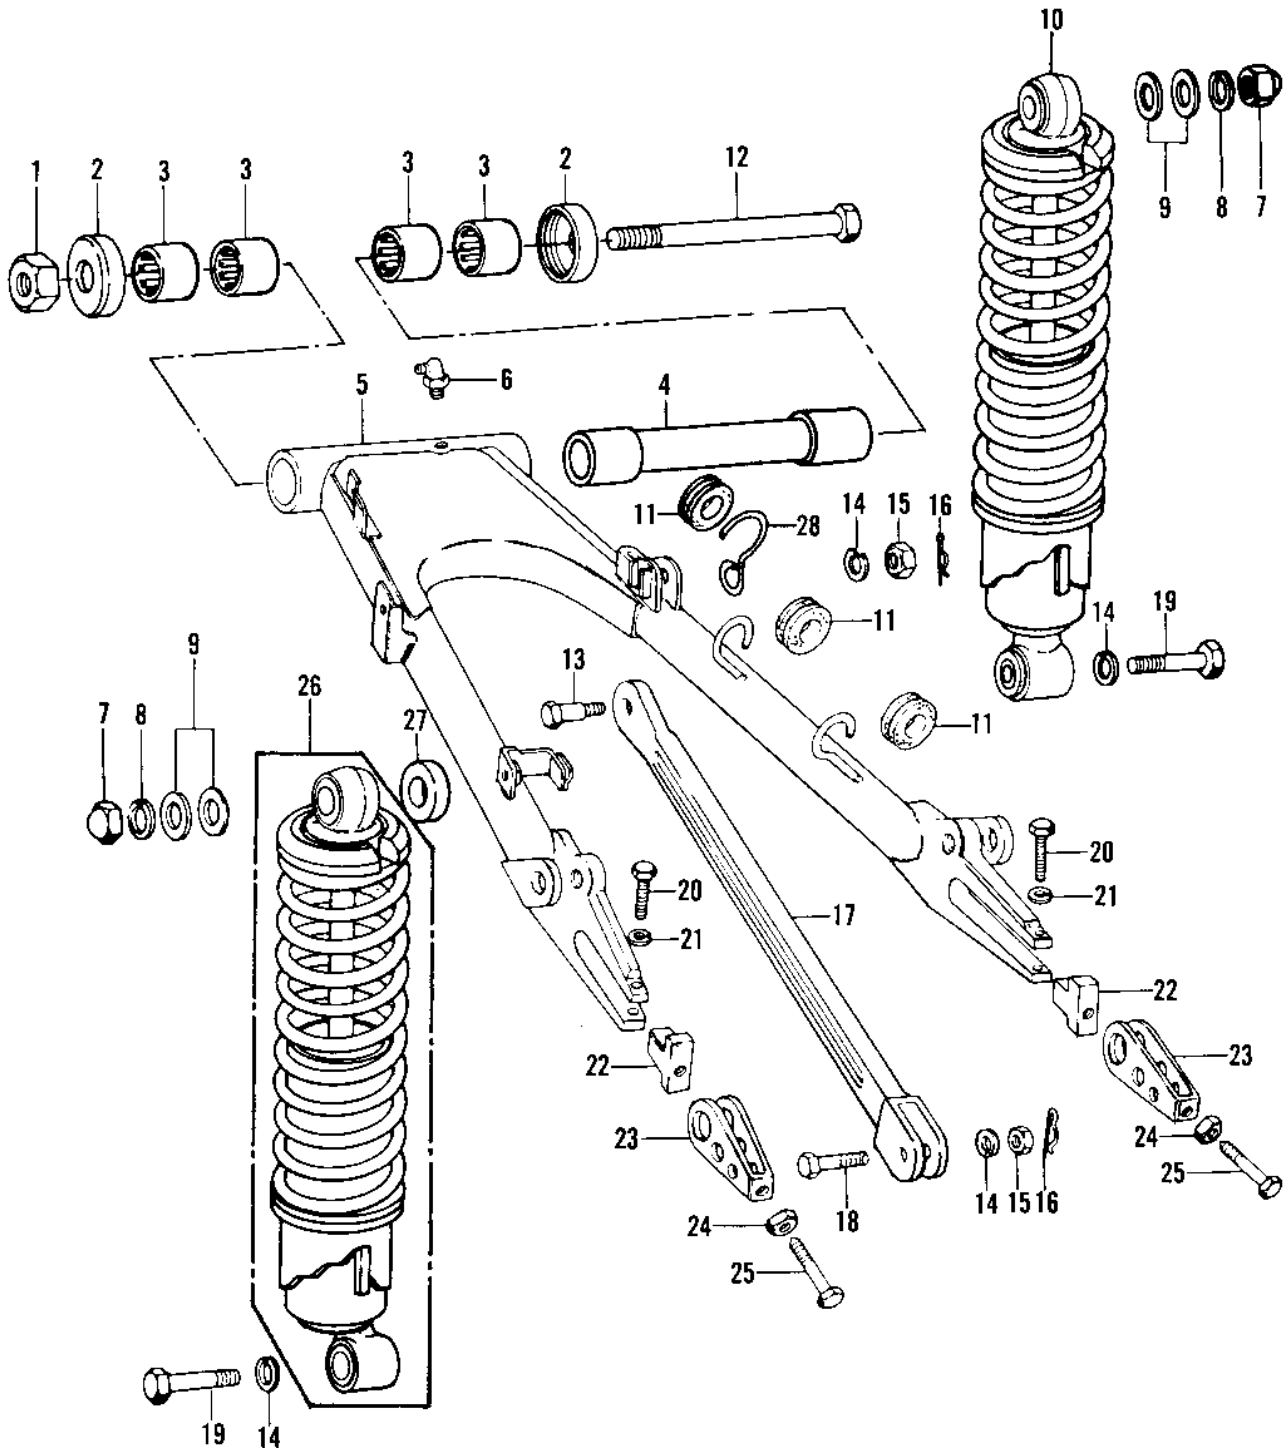

1981 Police 1000

PARTS DIAGRAM

SWING ARM/SHOCK ABSORBERS ('79-'81 C2/C3)

1981 Police 1000

PARTS LIST

SWING ARM/SHOCK ABSORBERS ('79-'81 C2/C3)

ITEM NAME	PART NUMBER	QUANTITY
-----------	-------------	----------
