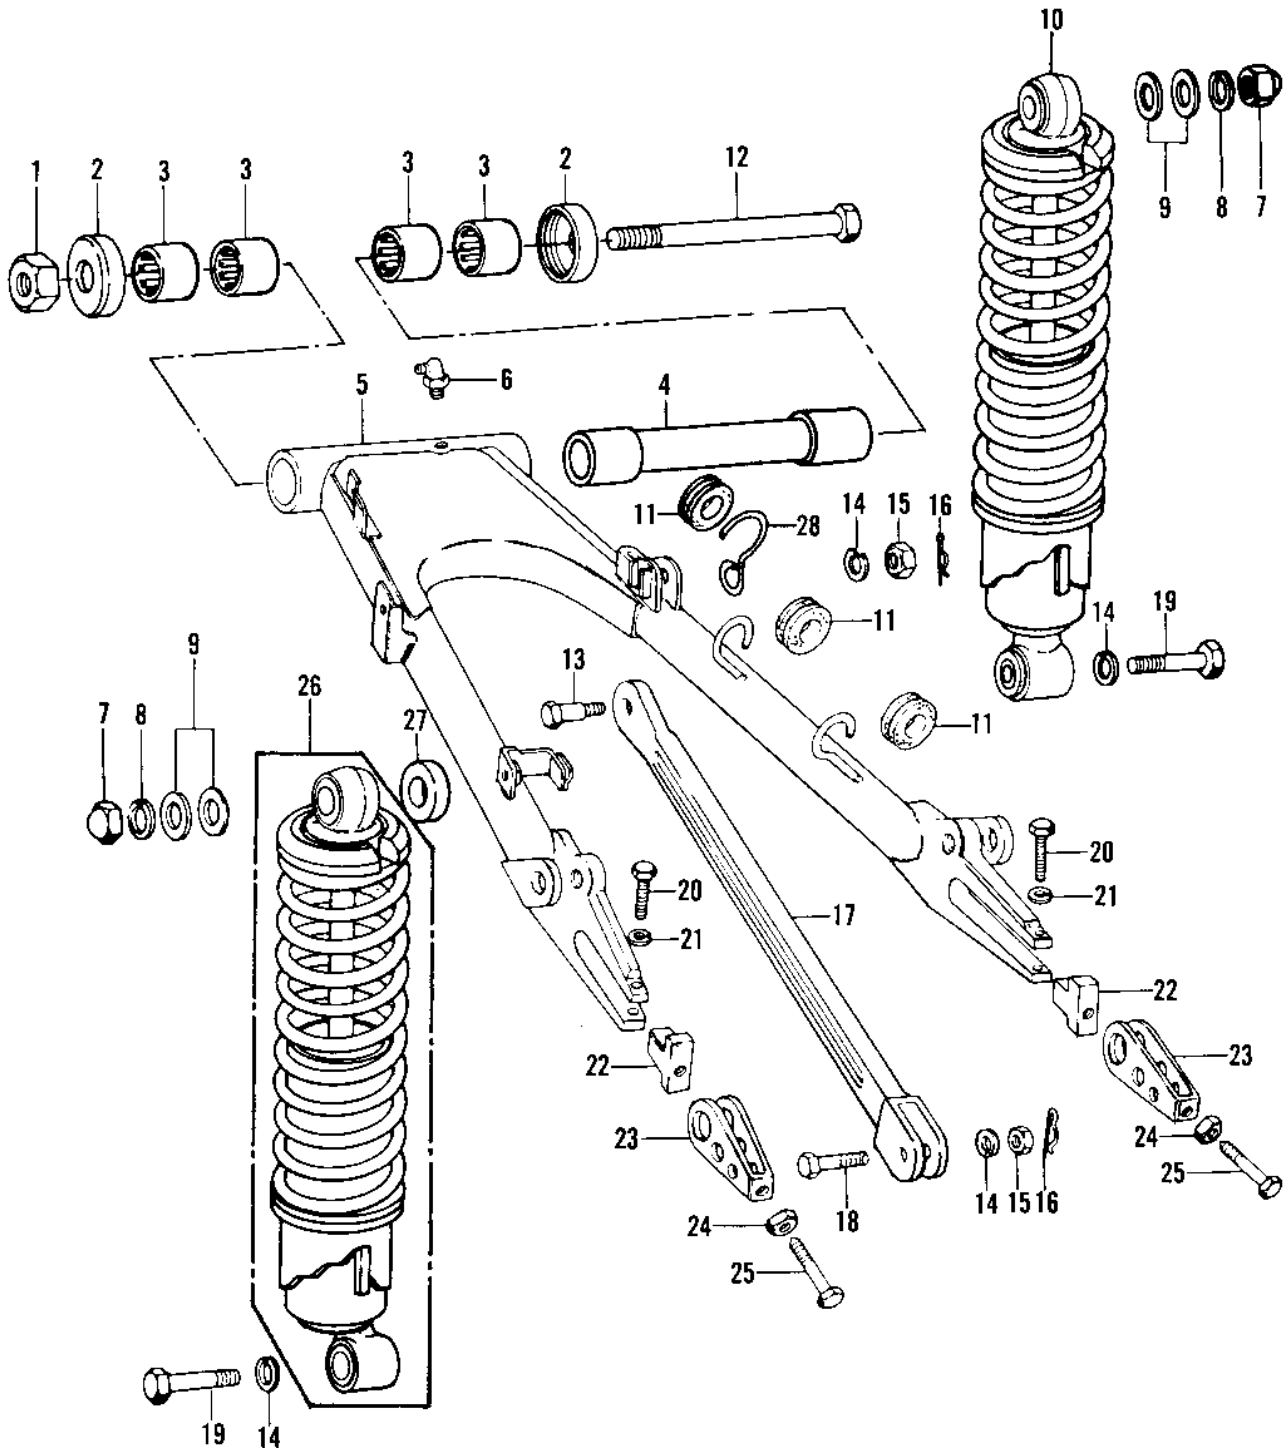

1980 Police 1000

PARTS DIAGRAM

SWING ARM/SHOCK ABSORBERS ('79-'81 C2/C3)

1980 Police 1000

PARTS LIST

SWING ARM/SHOCK ABSORBERS ('79-'81 C2/C3)

ITEM NAME

PART NUMBER

QUANTITY
