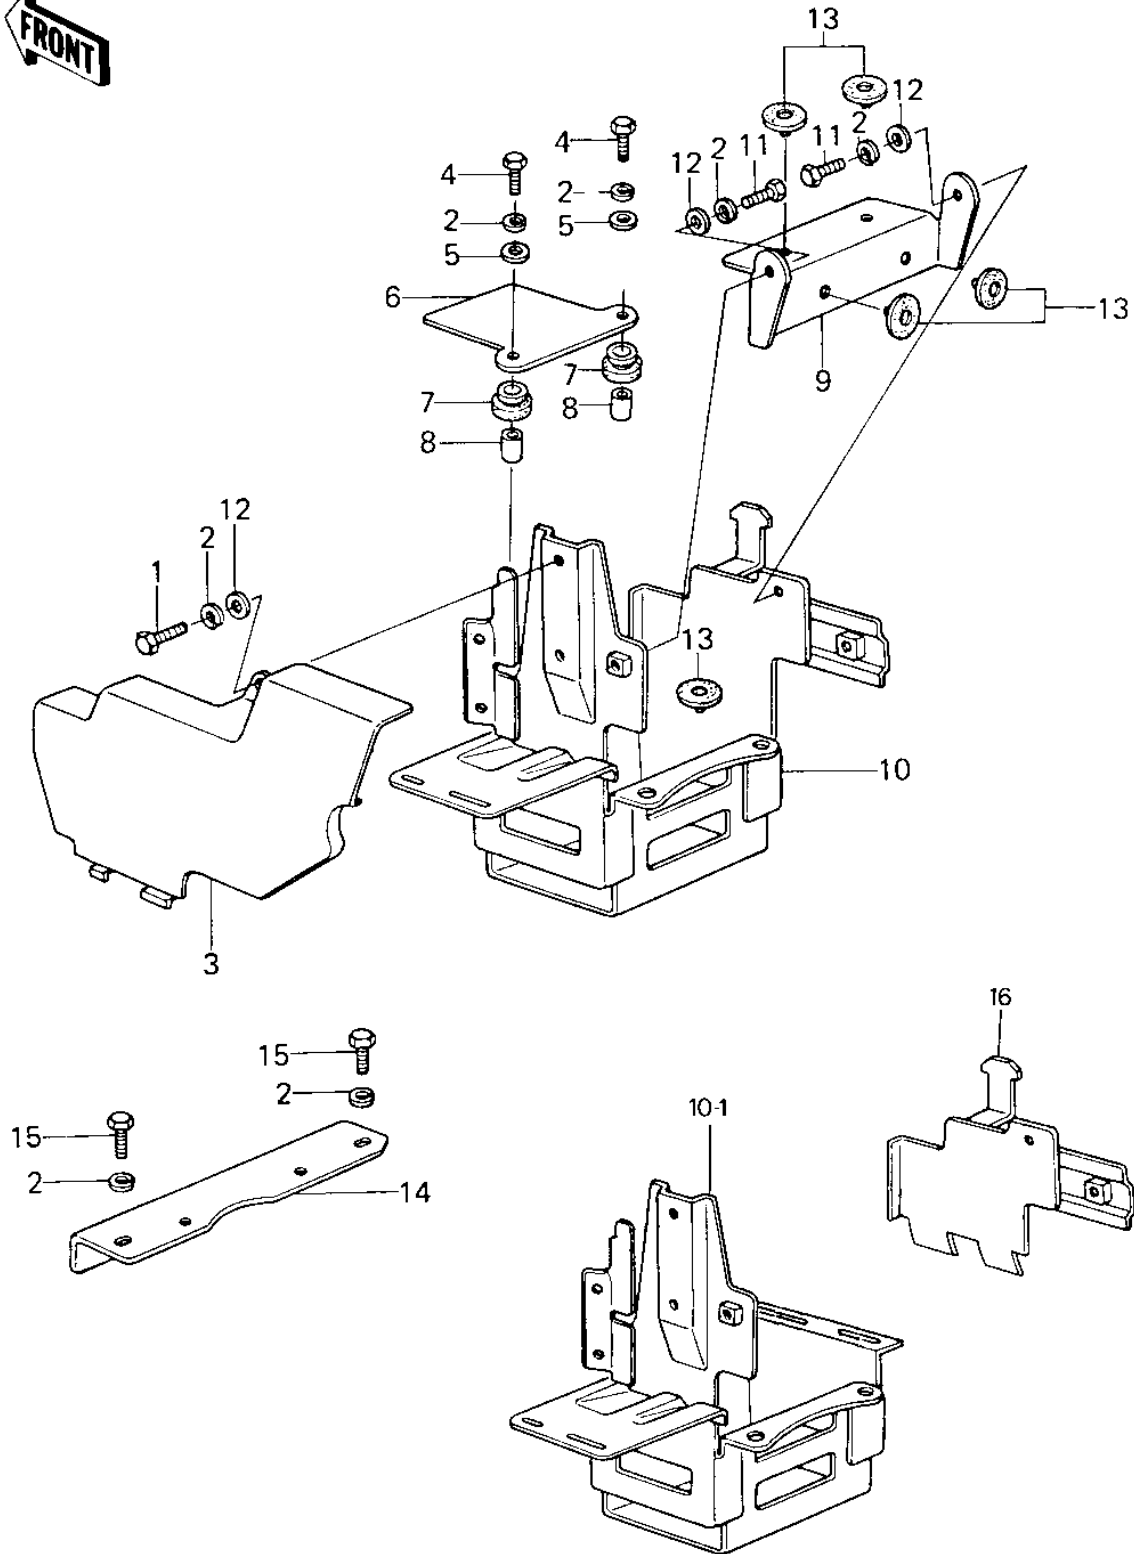

1980 Police 1000

PARTS DIAGRAM

BATTERY CASE/ELECTRO BRACKET ('79-'81 C2)

102

1980 Police 1000

PARTS LIST

BATTERY CASE/ELECTRO BRACKET ('79-'81 C2

ITEM NAME	PART NUMBER	QUANTITY
-----------	-------------	----------
