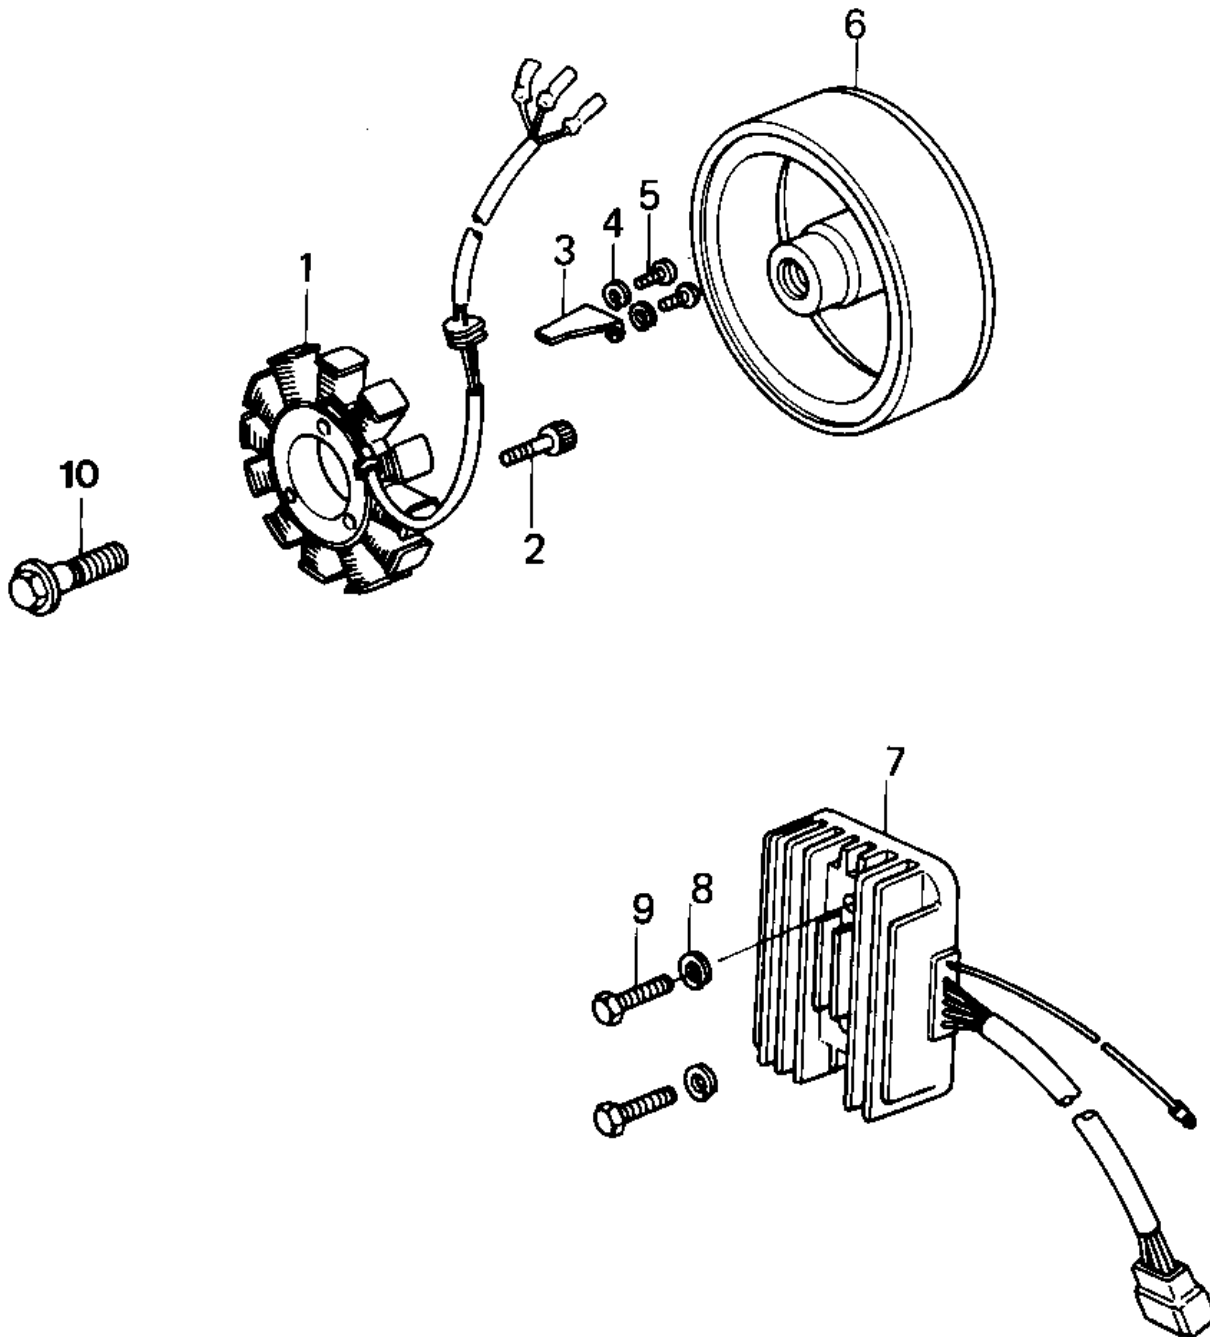

1981 Police 1000

PARTS DIAGRAM

GENERATOR/REGULATOR ('79-'81 C2/C3/C4)

1027

1981 Police 1000

PARTS LIST

GENERATOR/REGULATOR ('79-'81 C2/C3/C4)

ITEM NAME

PART NUMBER

QUANTITY
