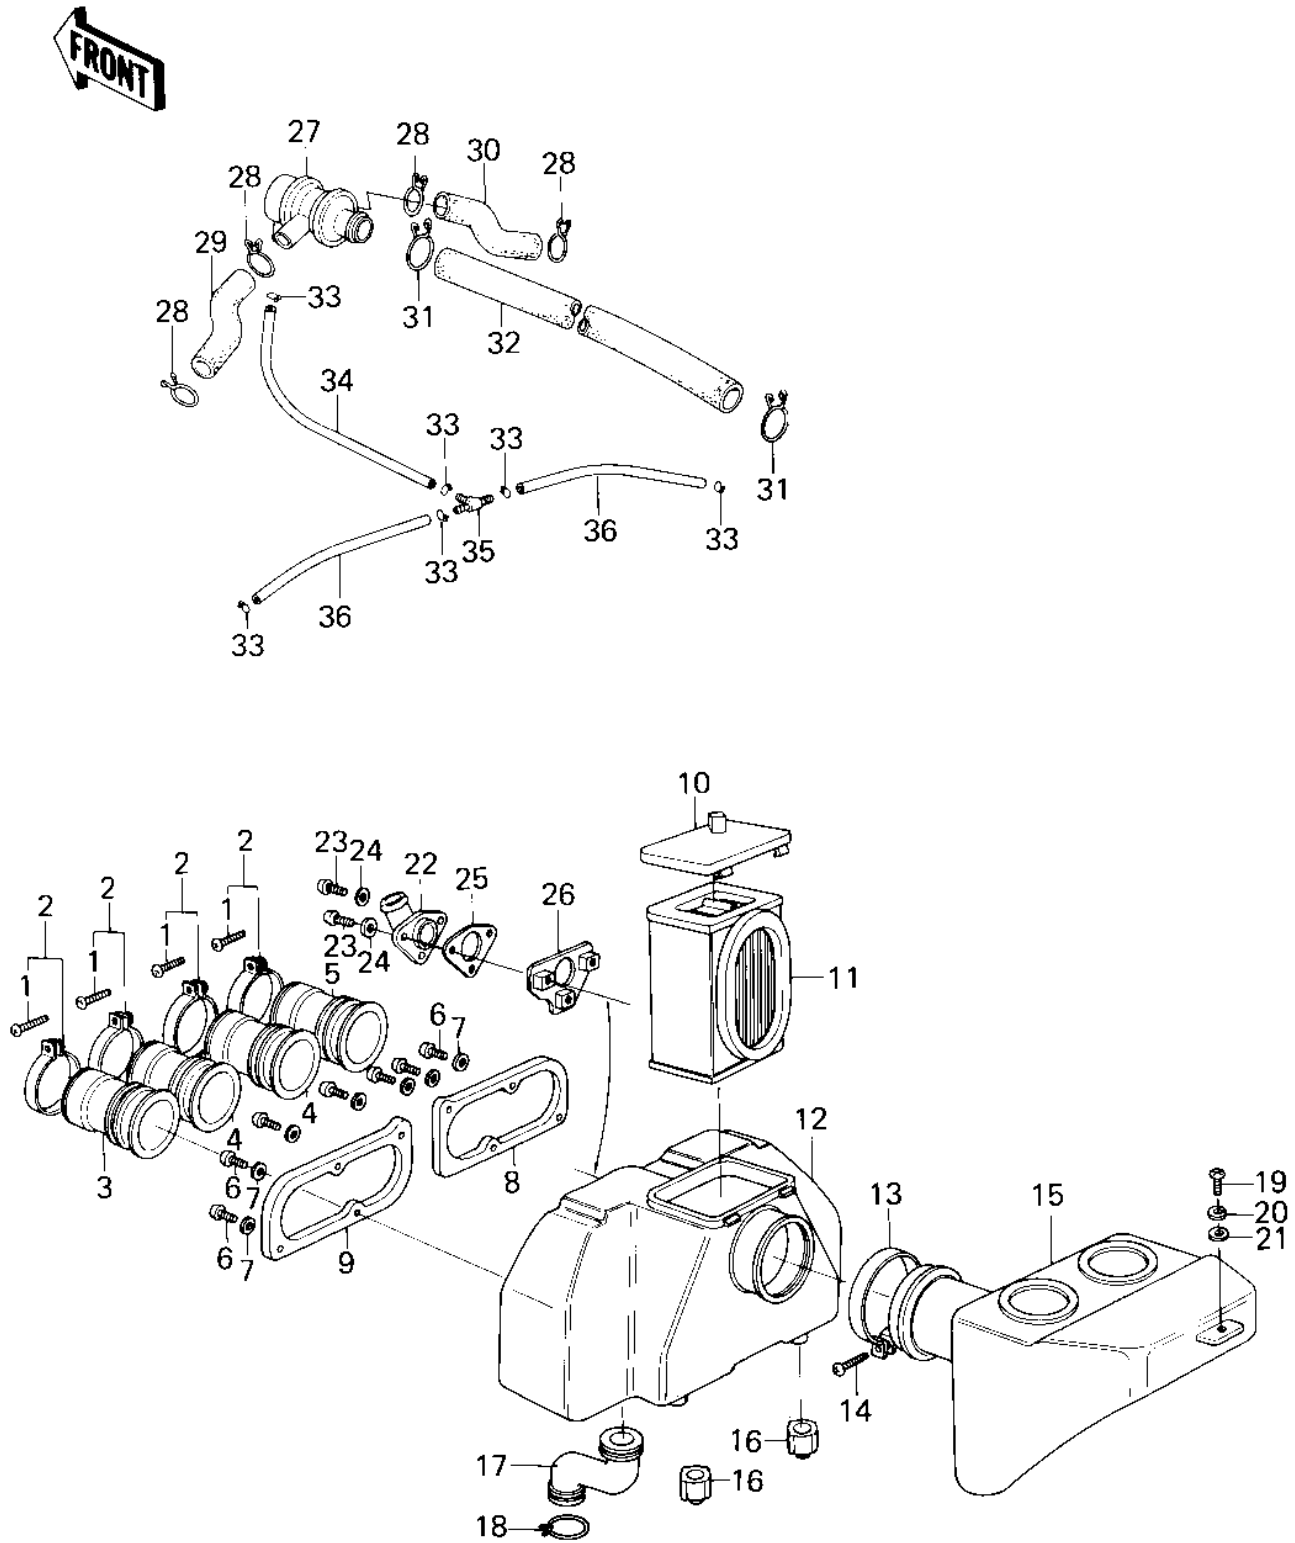

1981 Police 1000

PARTS DIAGRAM

AIR CLEANER ('79-'81 C2/C3/C4)

1981 Police 1000

PARTS LIST

AIR CLEANER ('79-'81 C2/C3/C4)

ITEM NAME

PART NUMBER

QUANTITY
