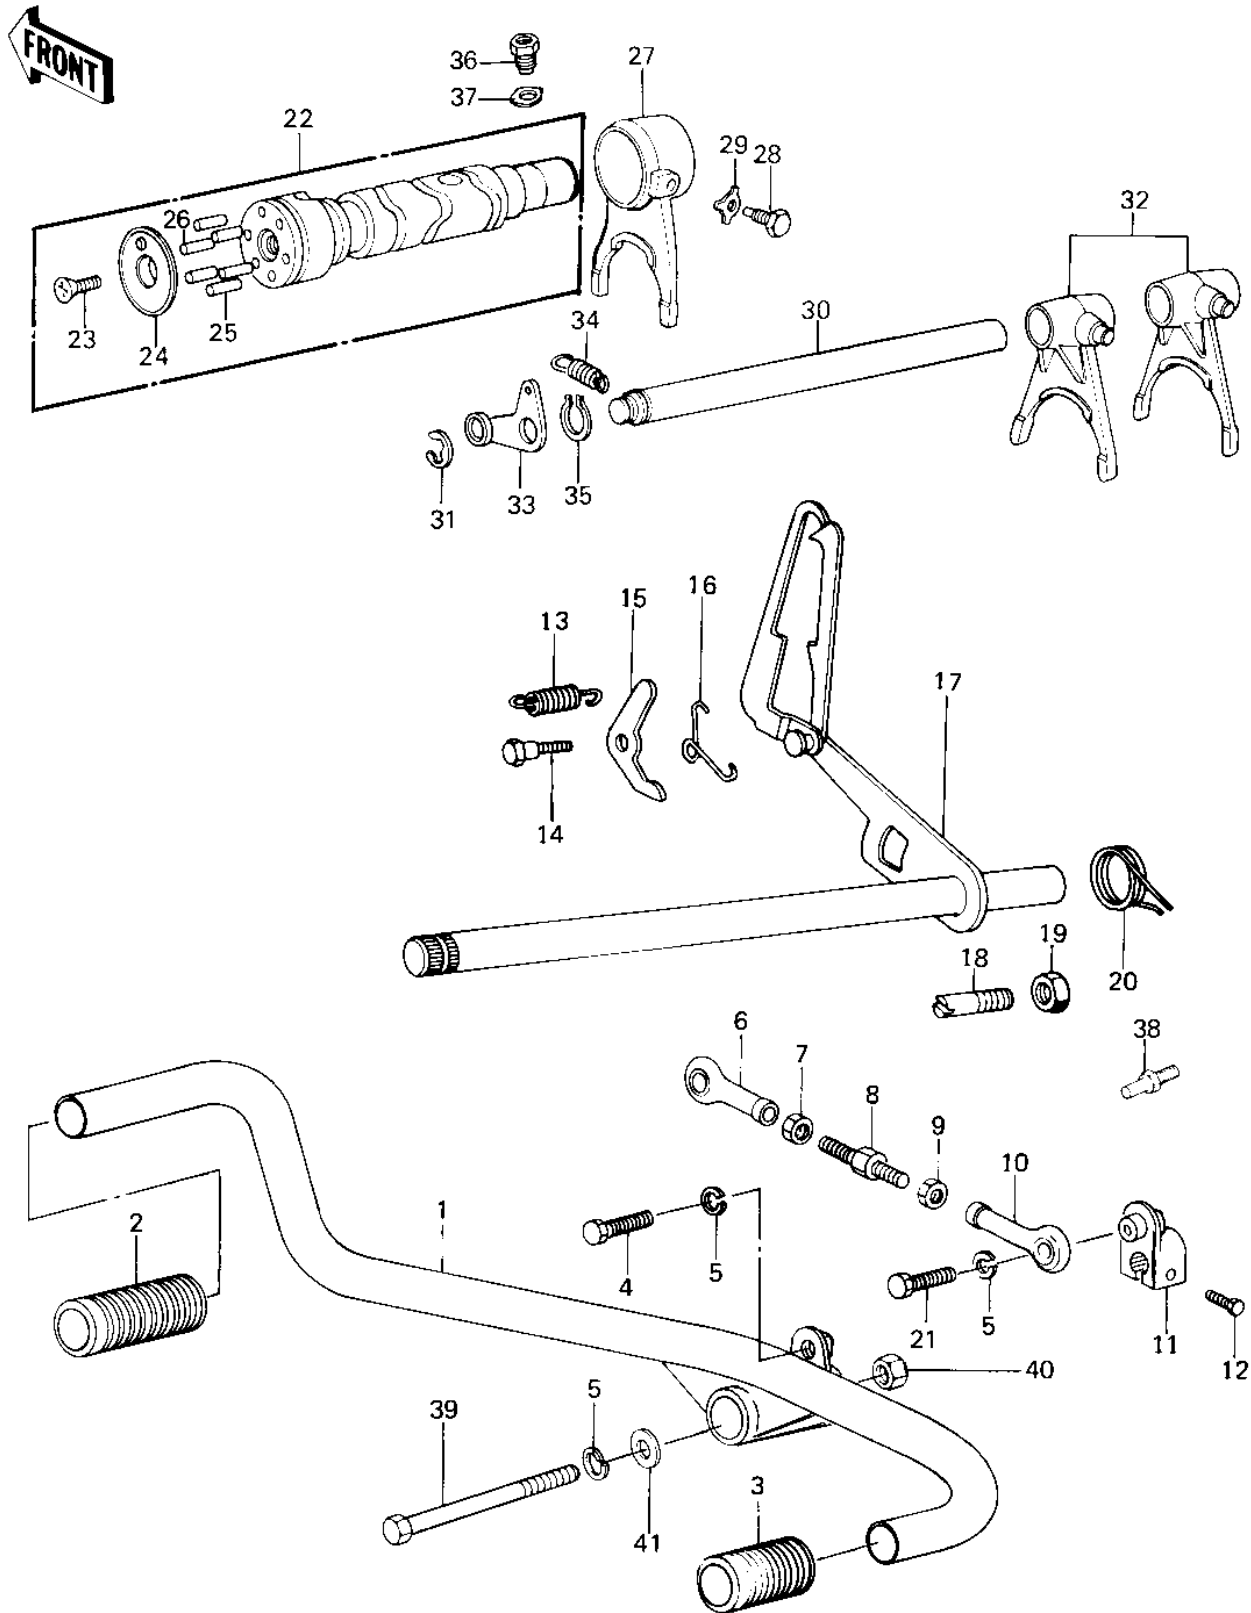

1980 Police 1000

PARTS DIAGRAM

GEAR CHANGE MECHANISM ('79-'81 C2/C3/C4)

1980 Police 1000

PARTS LIST

GEAR CHANGE MECHANISM ('79-'81 C2/C3/C4)

ITEM NAME

PART NUMBER

QUANTITY
