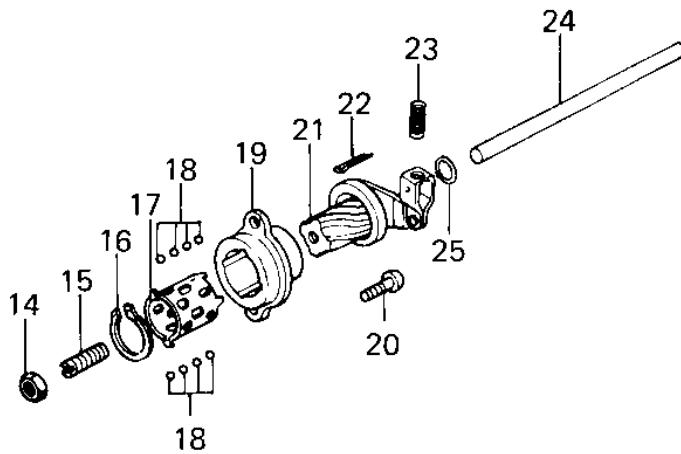

1980 Police 1000

PARTS DIAGRAM

CLUTCH ('79-'81 C2/C3/C4)

102

1980 Police 1000

PARTS LIST

CLUTCH ('79-'81 C2/C3/C4)

ITEM NAME

PART NUMBER

QUANTITY
