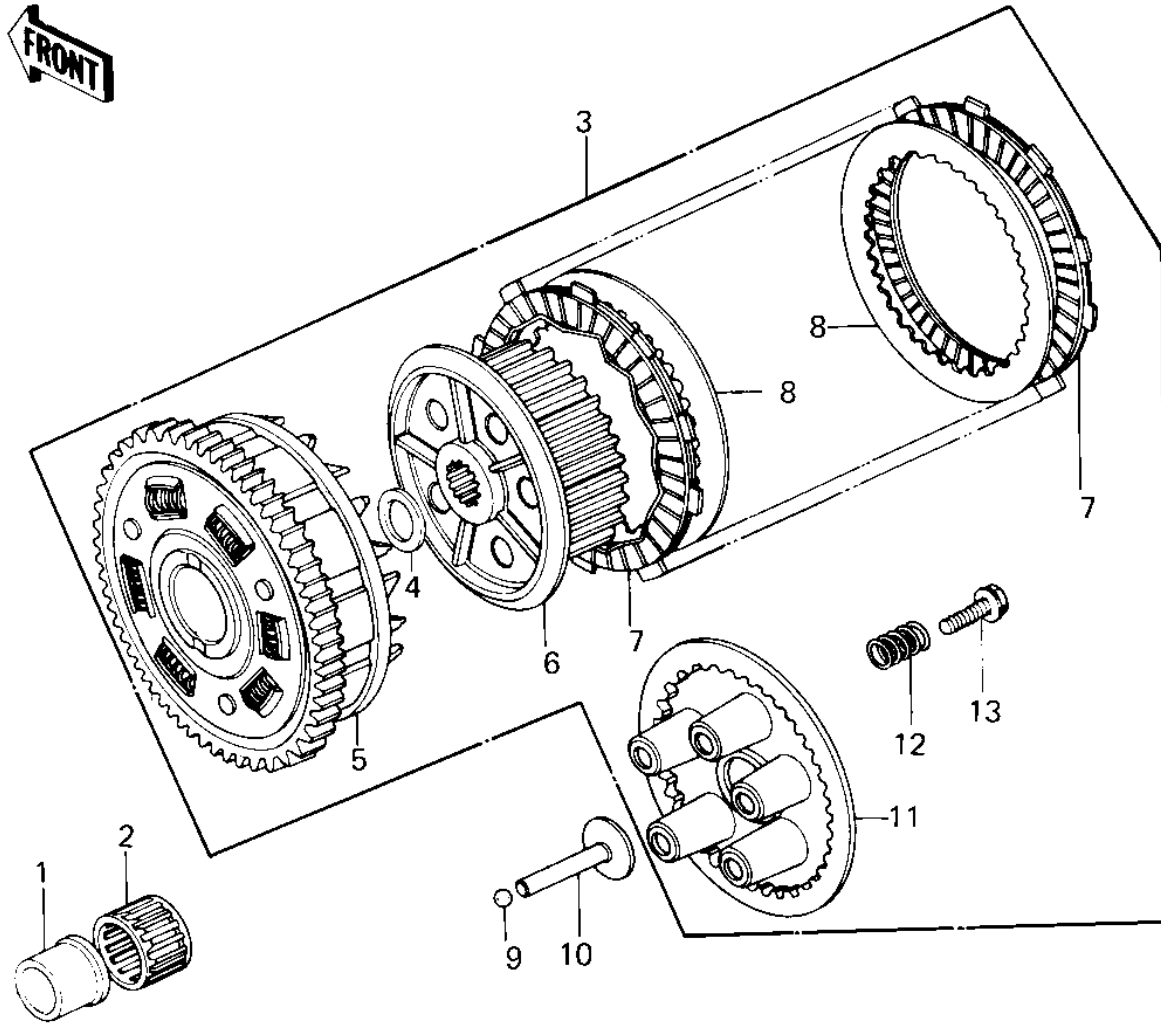

1980 Police 1000

PARTS DIAGRAM

CLUTCH ('79-'81 C2/C3/C4)

102

1980 Police 1000

PARTS LIST

CLUTCH ('79-'81 C2/C3/C4)

ITEM NAME

PART NUMBER

QUANTITY
