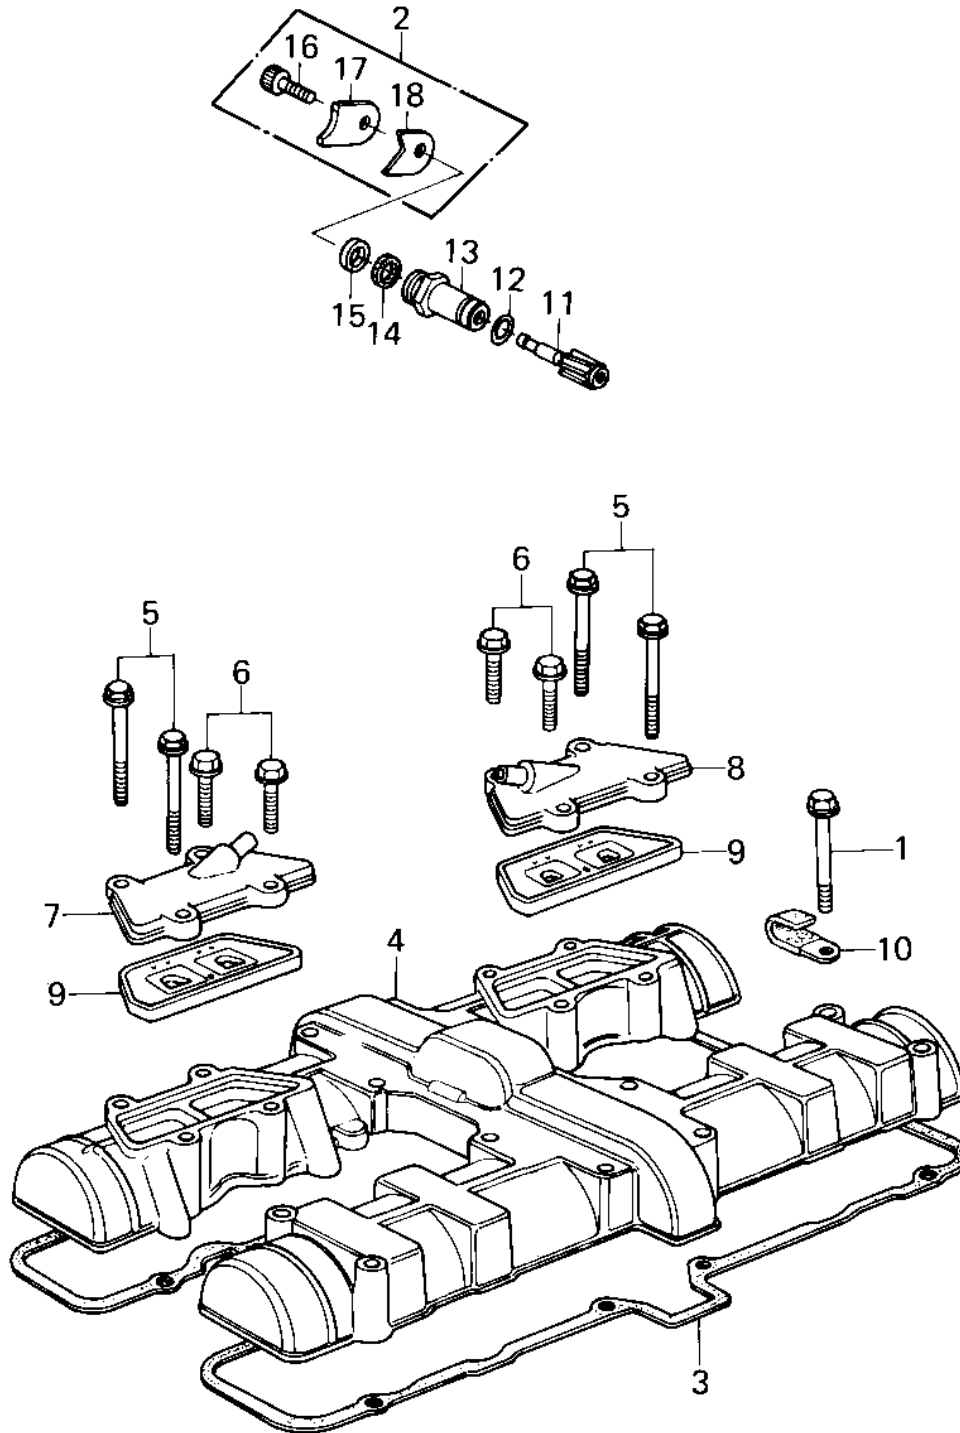

1981 Police 1000

PARTS DIAGRAM

CYLINDER HEAD COVER ('79-'81 C2/C3/C4)

1027-9

1981 Police 1000

PARTS LIST

CYLINDER HEAD COVER ('79-'81 C2/C3/C4)

ITEM NAME	PART NUMBER	QUANTITY
BOLT,HEX HEAD,6X45 (Ref # 1)	92003-092	12
HOLDER SET,TACHOMETE (Ref # 2)	13091-5001	1
GASKET,CYL HEAD COVE (Ref # 3)	11009-1050	1
COVER,CYLINDER HEAD (Ref # 4)	14025-1127	1
BOLT,HEX HEAD,6X66 (Ref # 5)	92001-1161	4
BOLT,HEX HEAD,6X20 (Ref # 6)	92001-1100	4
CAP ASSY,L.H (Ref # 7)	14075-5006	1
CAP ASSY,R.H (Ref # 8)	14075-5005	1
VALVE ASSY REED (Ref # 9)	12021-1003	2
CLAMP,WIRING HARNESS (Ref # 10)	21126-008	2
GEAR,TACHOMETER,10T (Ref # 11)	13223-011	1
RING-O,10MM (Ref # 12)	92055-1149	1
GUIDE,TACHOMETER GEA (Ref # 13)	92087-010	1
OIL SEAL (Ref # 14)	92050-075	1
GASKET,TACHOMETER GE (Ref # 15)	92065-103	1
BOLT,6X14 (Ref # 16)	120P0614	1
HOLDER,TACHOMETER2.3 (Ref # 17)	13091-1008	1
HOLDER,TACHOMETR,3.2 (Ref # 18)	13091-1009	1