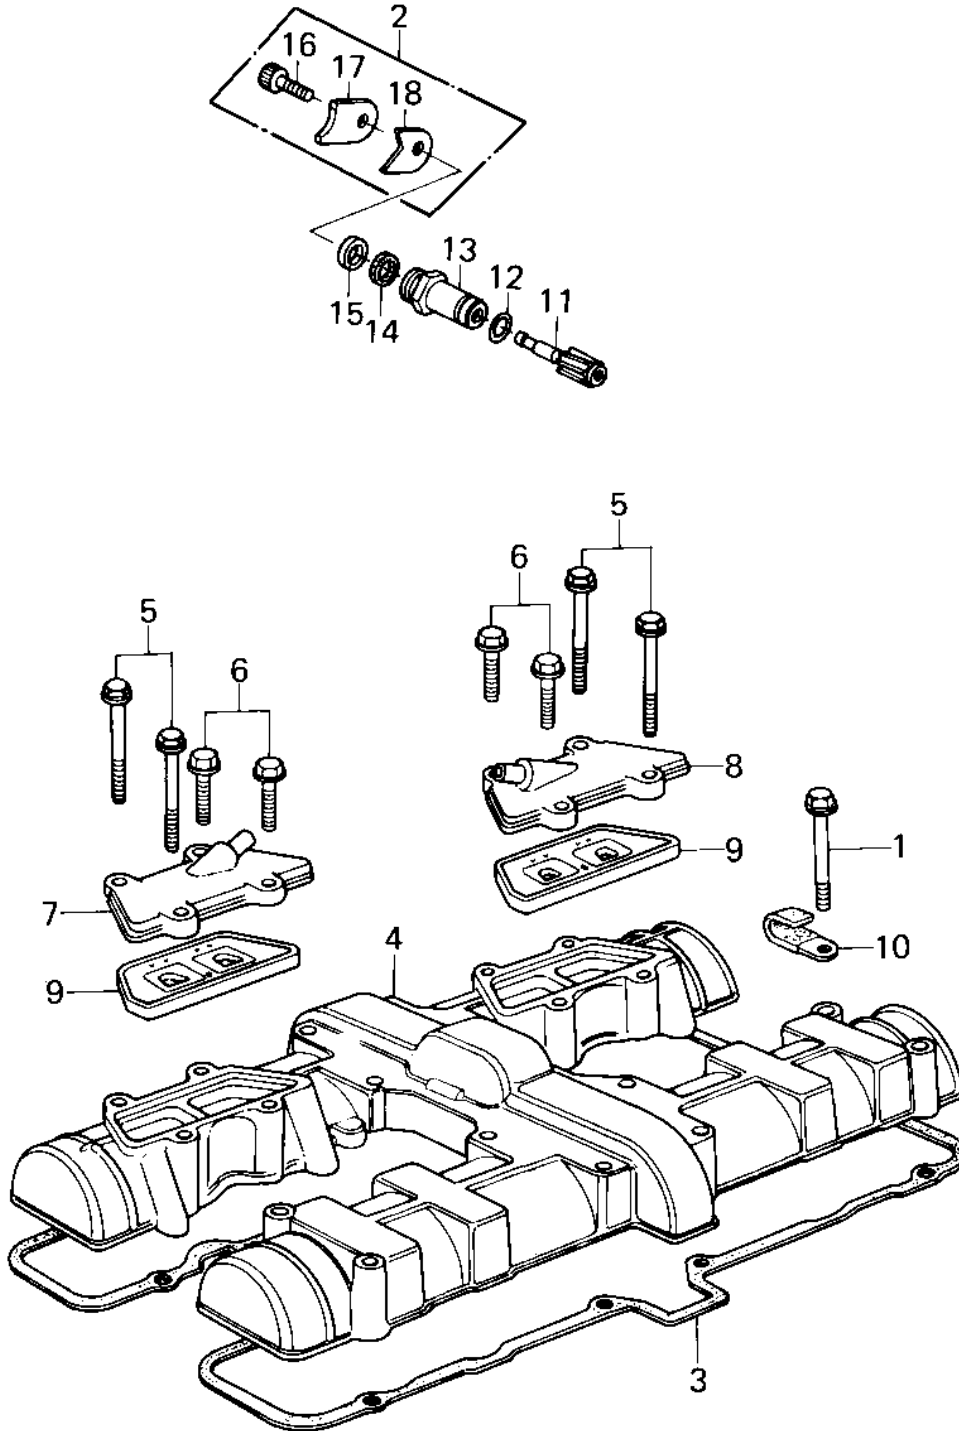

1979 Police 1000

PARTS DIAGRAM

CYLINDER HEAD COVER ('79-'81 C2/C3/C4)

1027-9

1979 Police 1000

PARTS LIST

CYLINDER HEAD COVER ('79-'81 C2/C3/C4)

ITEM NAME

PART NUMBER

QUANTITY
