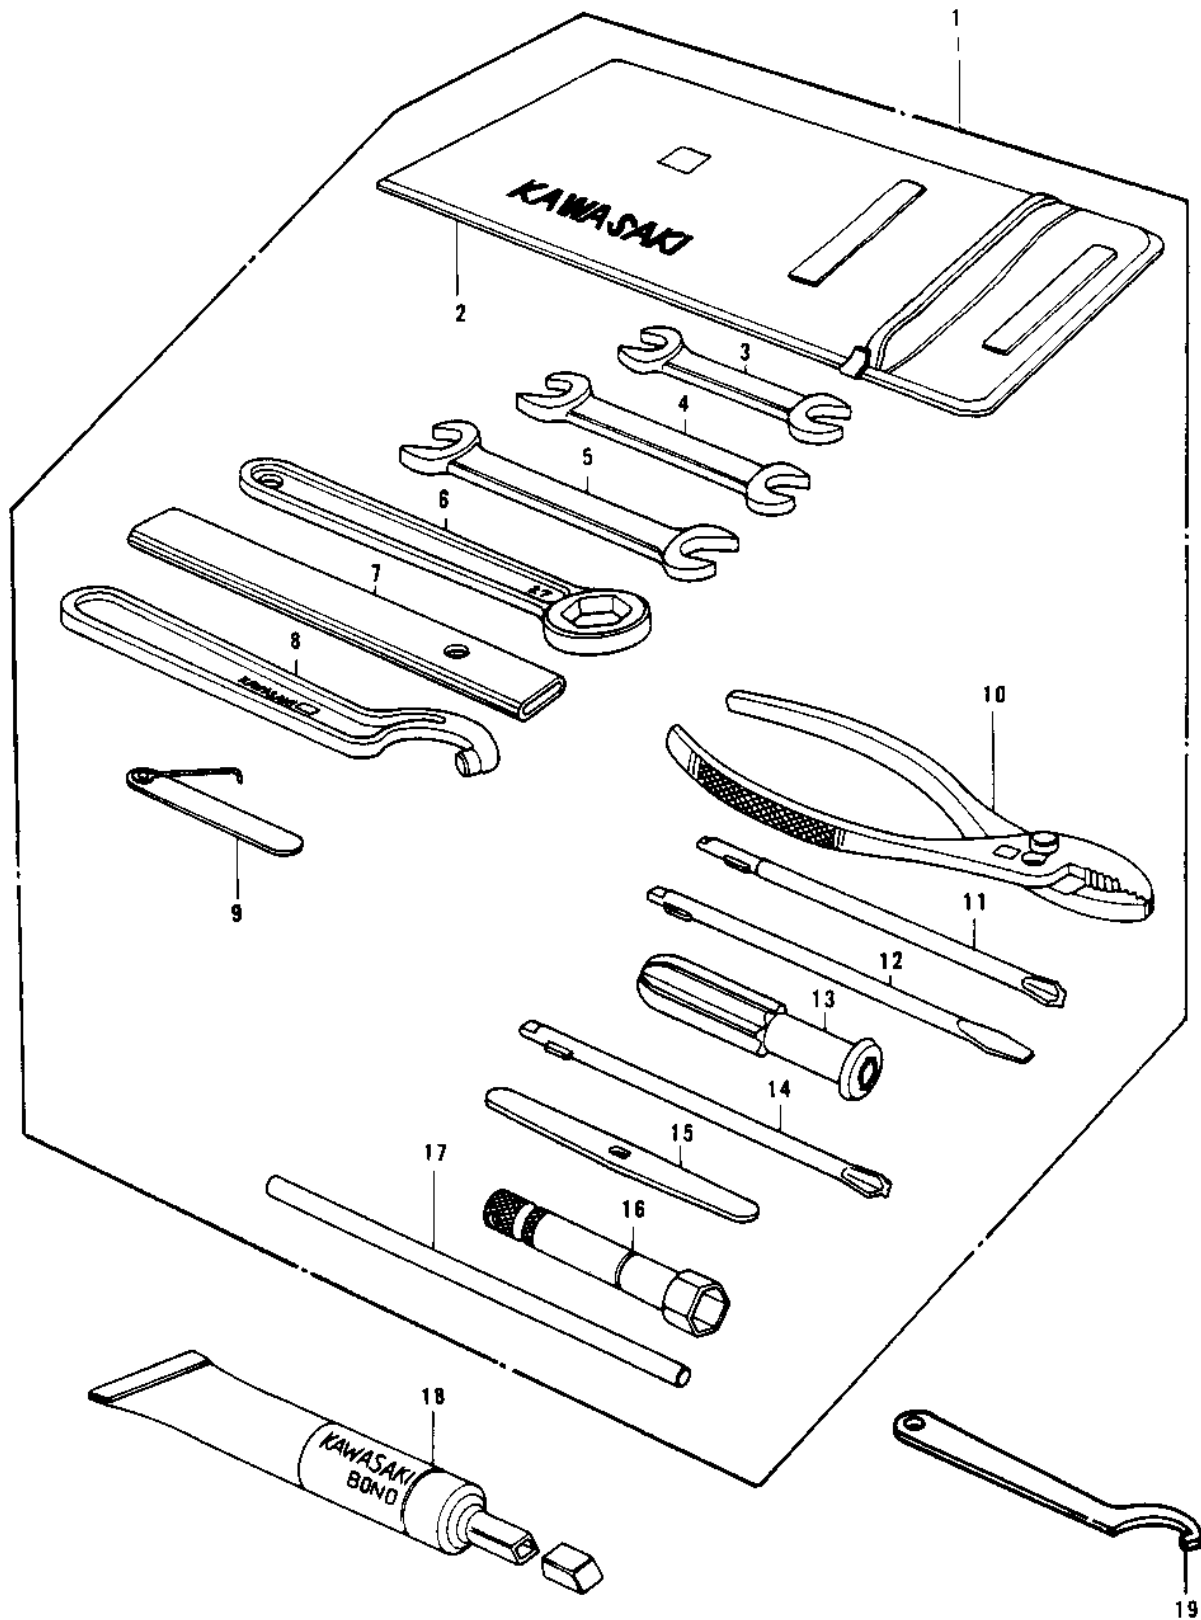

1978 Police 1000

PARTS DIAGRAM

OWNER TOOLS ('78 C1/C1A)

1978 Police 1000

PARTS LIST

OWNER TOOLS ('78 C1/C1A)

ITEM NAME	PART NUMBER	QUANTITY
TOOL KIT (Ref # 1)	56007-049	1
BAG,TOOL (Ref # 2)	56008-006	1
WRENCH,OPEN,8X10 (Ref # 3)	92126-001	1
WRENCH,OPEN END,12X13 (Ref # 4)	92126-002	1
TOOL-WRENCH,OPEN END, (Ref # 5)	92126-003	1
TOOL-WRENCH,BOX END,2 (Ref # 6)	92109-009	1
TOOL-WRENCH,BOX END,2 (Ref # 7)	92111-004	1
(Ref # 8)	92108-007	1
GAUGE,THICKENSS (Ref # 9)	92128-001	1
PLIERS,160MM (Ref # 10)	92112-003	1
TOOL-DRIVER (Ref # 11)	92107-006	1
(Ref # 12)	92107-007	1
(Ref # 13)	92106-004	1
(Ref # 14)	92107-008	1
LEVER,SCREW DRIVER (Ref # 15)	92111-006	1
WRENCH,SPARK PLUG (Ref # 16)	92108-008	1
BAR,SPARK PLUG WRENCH (Ref # 17)	92111-005	1
LIQUID GASKET (Ref # 18)	92104-002	TU
ADJUSTER,REAR SHOCK (Ref # 19)	92108-014	1