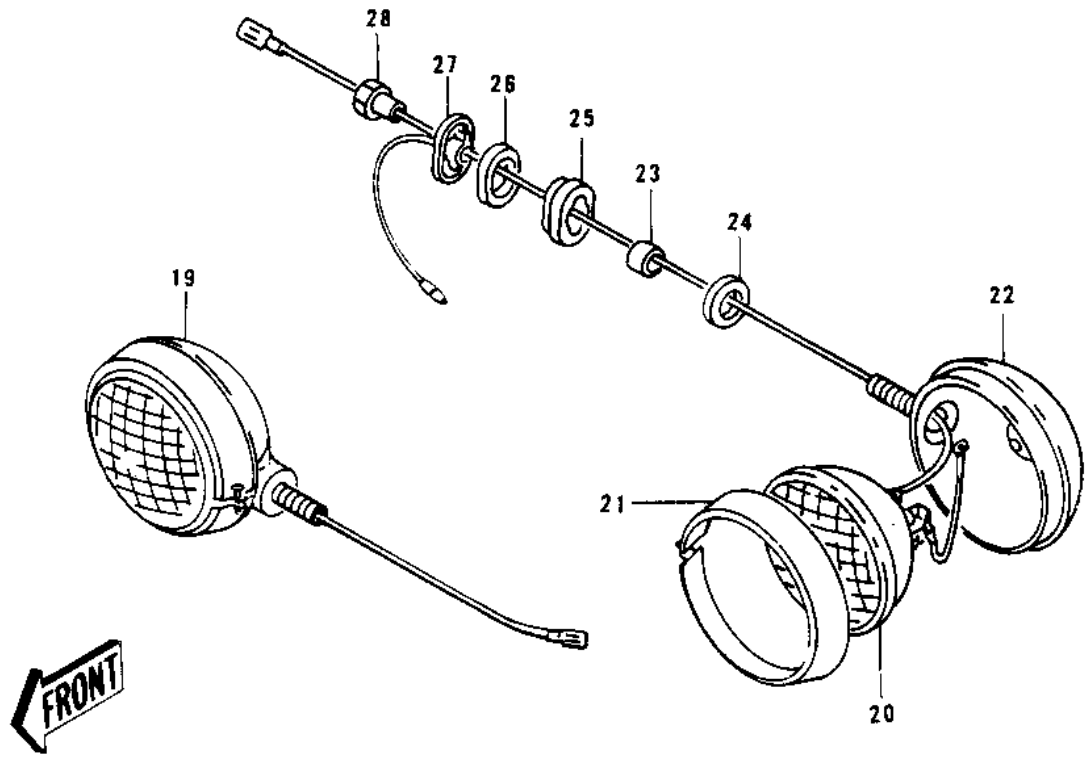

1978 Police 1000

PARTS DIAGRAM

HEADLIGHT/PURSUITLIGHTS ('78 C1/C1A)

1978 Police 1000

PARTS LIST

HEADLIGHT/PURSUITLIGHTS ('78 C1/C1A)

ITEM NAME

PART NUMBER

QUANTITY
